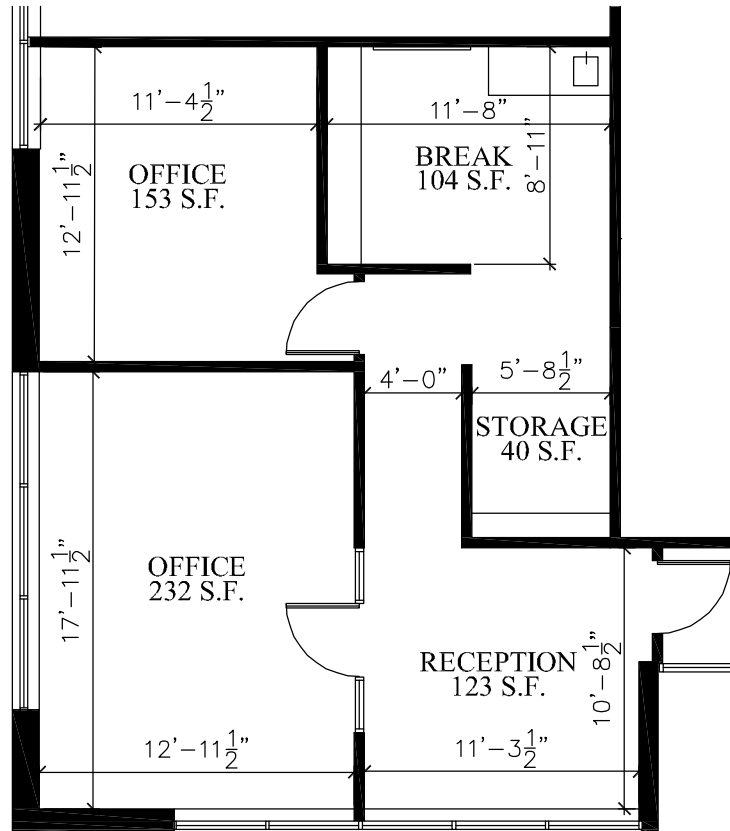

COMMERCE PARK

8411 Sterling, Irving, Texas

SUITE 102

824 RSF

1ST FLOOR

Scale: 1/8"=1'-0"

All dimensions and square footages are approximate.

May 17, 2019