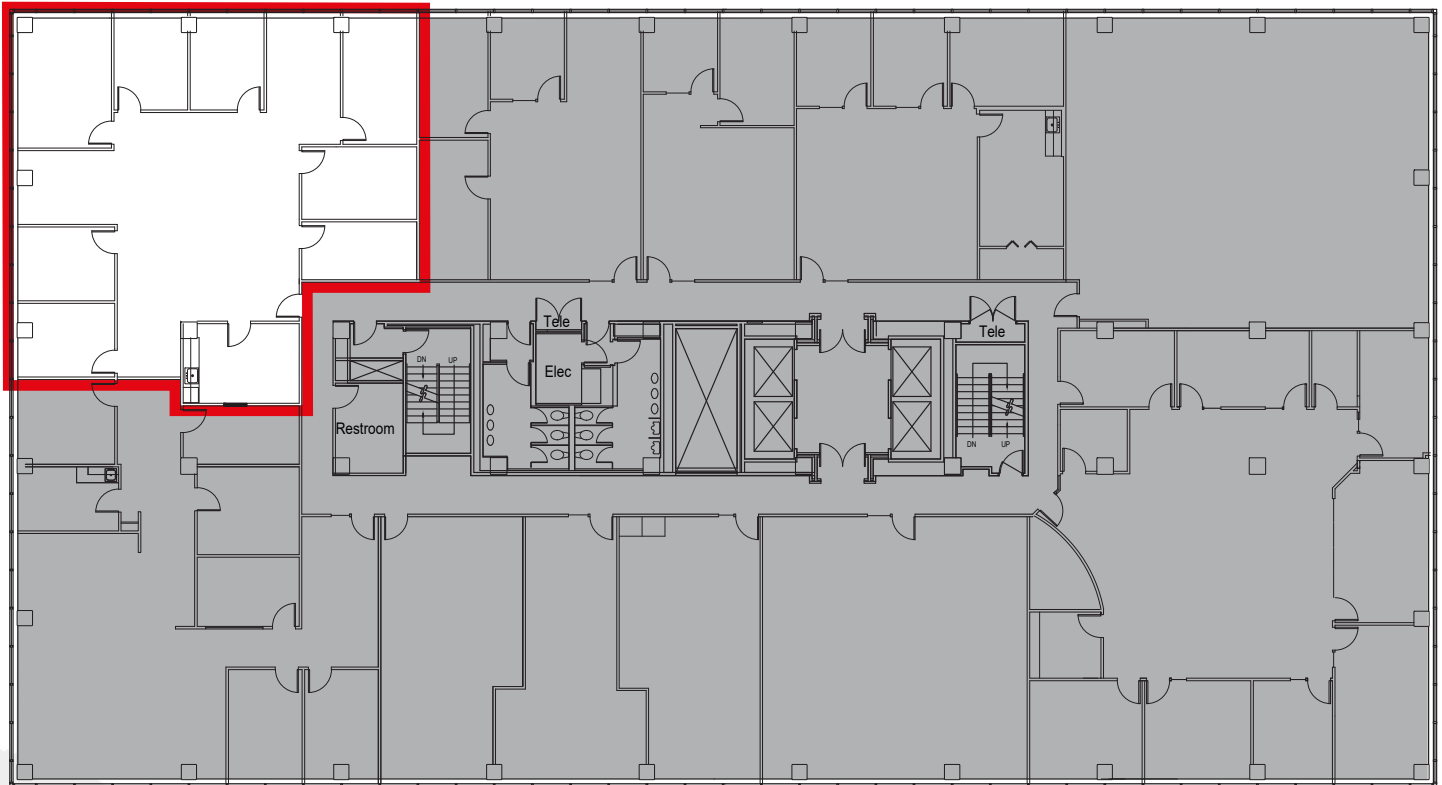

SeaTac Office Center

SOUTH TOWER - SUITE 418

2,905 RSF

CONTACT

Cleita Harvey
+1 206 607 1794
cleita.harvey@am.jll.com

Jim Allison
+1 206 607 1787
jim.allison@am.jll.com

Jones Lang LaSalle Brokerage, Inc.
jll.com/seattle