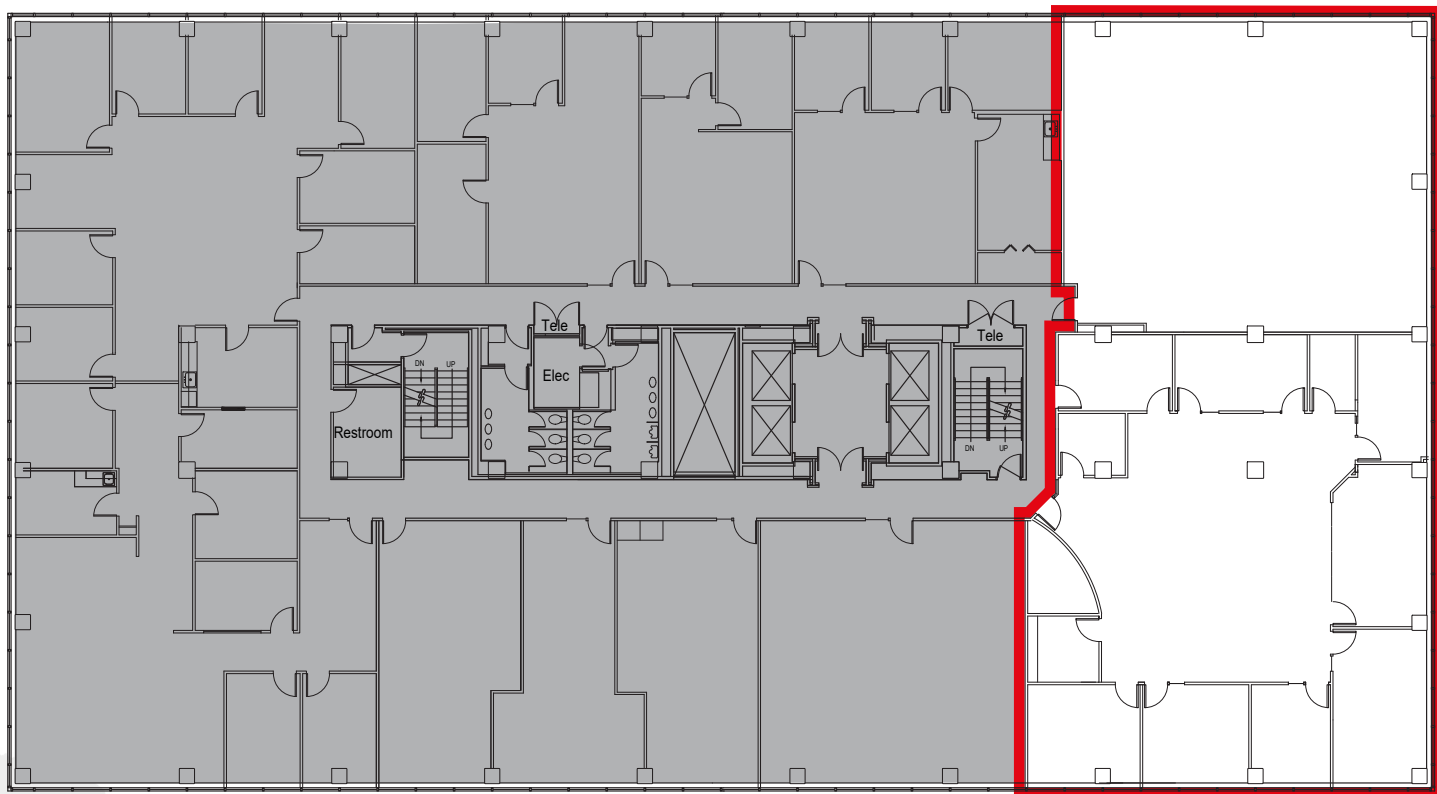

SeaTac Office Center

SOUTH TOWER - SUITE 401 & 412

6,522 RSF

CONTACT

Cleita Harvey
+1 206 607 1794
cleita.harvey@am.jll.com

Jim Allison
+1 206 607 1787
jim.allison@am.jll.com

Jones Lang LaSalle Brokerage, Inc.
jll.com/seattle