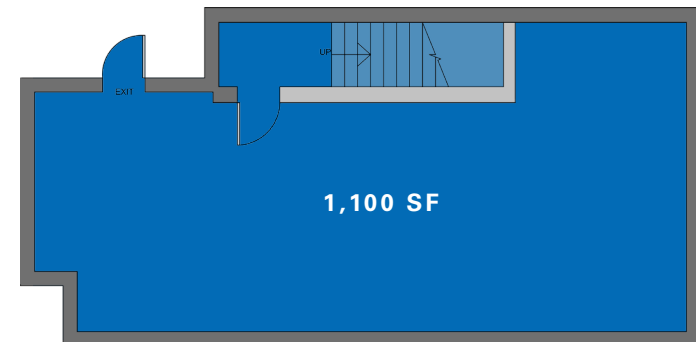

Approximate Size

Ground Floor	2,075 SF
Lower Level	1,100 SF
Total	3,175 SF

Frontage

25 FT on Fifth Avenue + 100 FT on West 22nd Street

Term

Negotiable

Possession

Immediate

Ground Floor

Lower Level

Neighbors