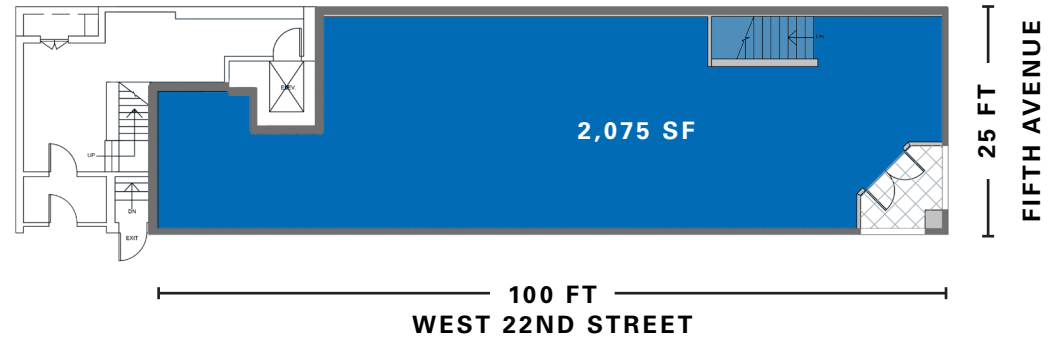

Approximate Size

Ground Floor	2,075 SF
Lower Level	1,100 SF
Total	3,175 SF

Frontage

25 FT on Fifth Avenue + 100 FT on West 22nd Street

Term

Negotiable

Possession

Immediate

Ground Floor

Lower Level

Neighbors