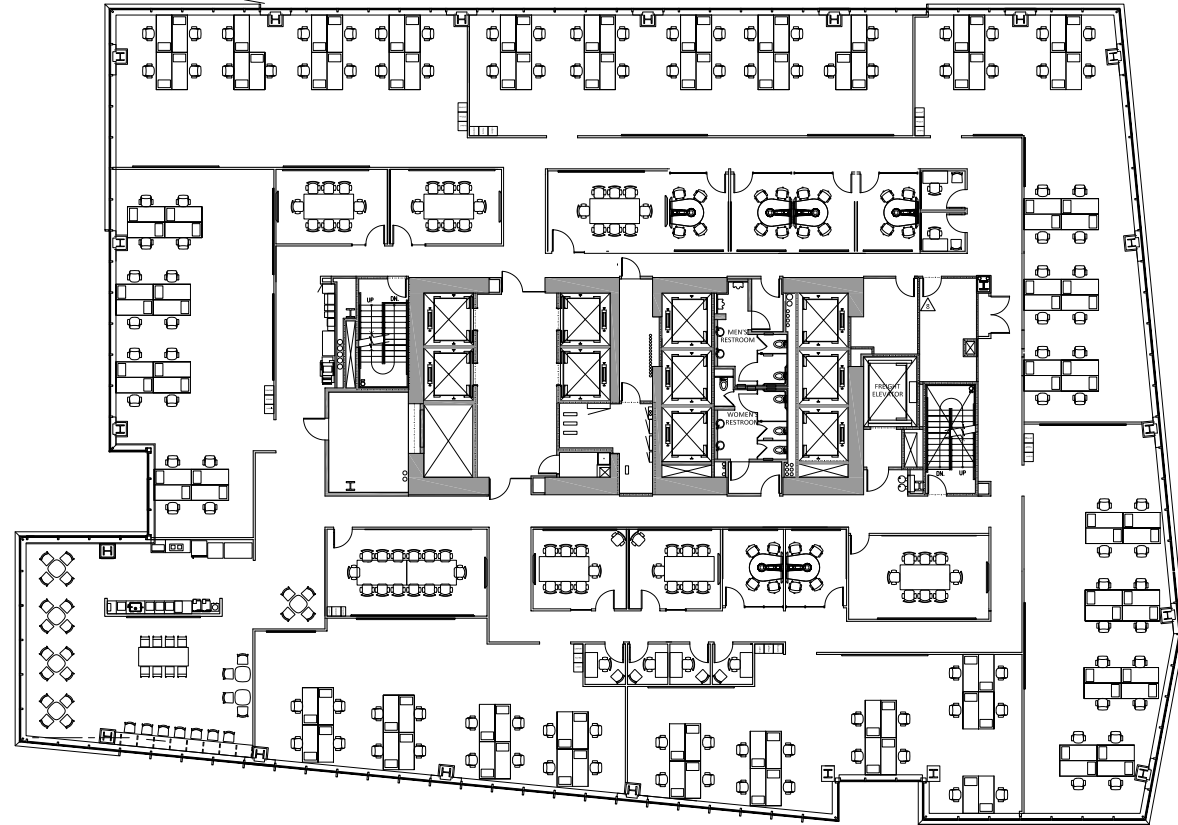

CLAYTON HOLM
425.274.4287

holm@broderickgroup.com

LINCOLN SQUARE NORTH

Floor 9 • 21,942 RSF • As-Built Plan

SPACE FEATURES

- Available 4/1/2024
- Unobstructed Lake Washington and Seattle Skyline views
- Former Microsoft floor

Floor 9 • 21,942 RSF • Furniture Plan

SPACE FEATURES

- Available 4/1/2024
- Unobstructed Lake Washington and Seattle Skyline views
- Former Microsoft floor

[BACK TO AVAILABILITIES](#)