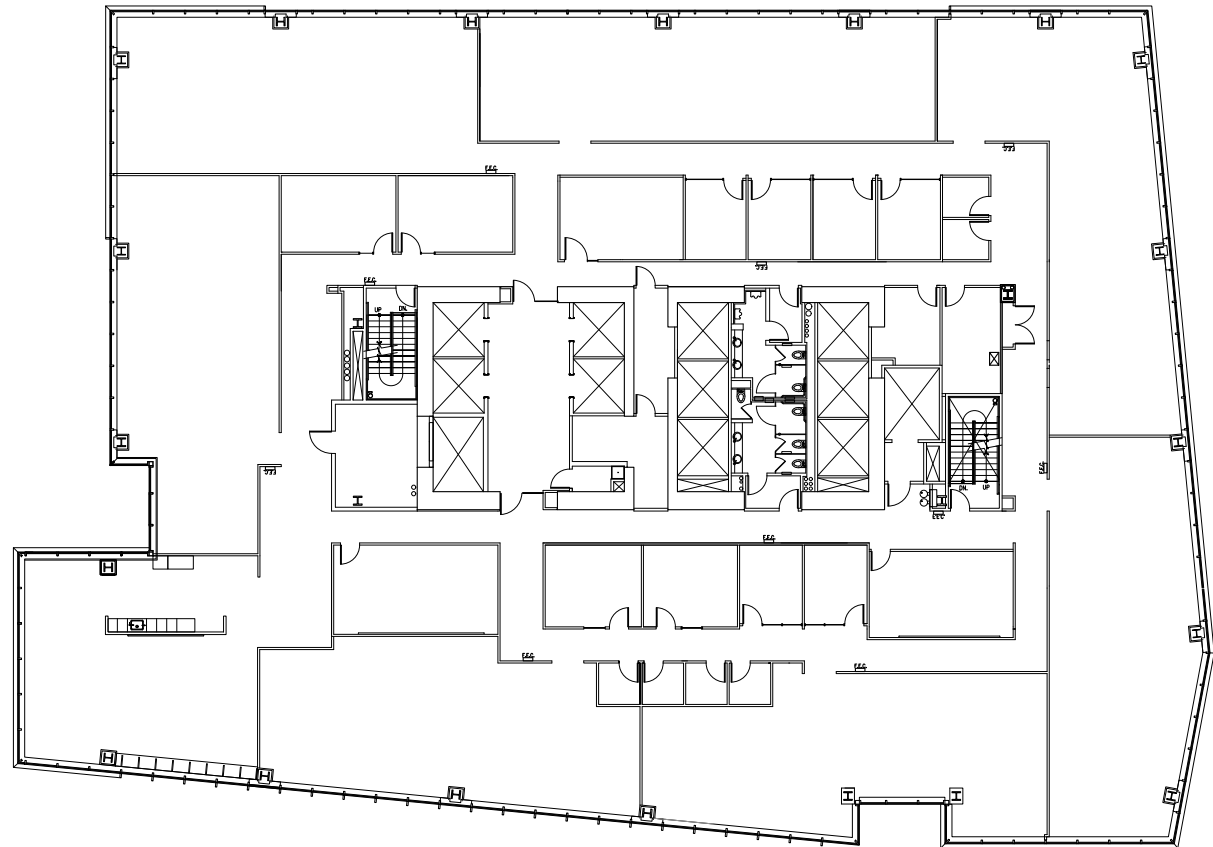

CLAYTON HOLM
425.274.4287

holm@broderickgroup.com

LINCOLN SQUARE NORTH

Floor 9 • 21,942 RSF • As-Built Plan

SPACE FEATURES

- Available 4/1/2024
- Unobstructed Lake Washington and Seattle Skyline views
- Former Microsoft floor

[BACK TO AVAILABILITIES](#)

LINCOLN SQUARE

LINCOLN SQUARE NORTH

10401 NE 8th

Bellevue, WA 98004

For more information or to schedule a tour, please contact:

PAUL SWEENEY

425.646.5225

Floor 9 • 21,942 RSF • Furniture Plan

SPACE FEATURES

- Available 4/1/2024
- Unobstructed Lake Washington and Seattle Skyline views
- Former Microsoft floor

[BACK TO AVAILABILITIES](#)