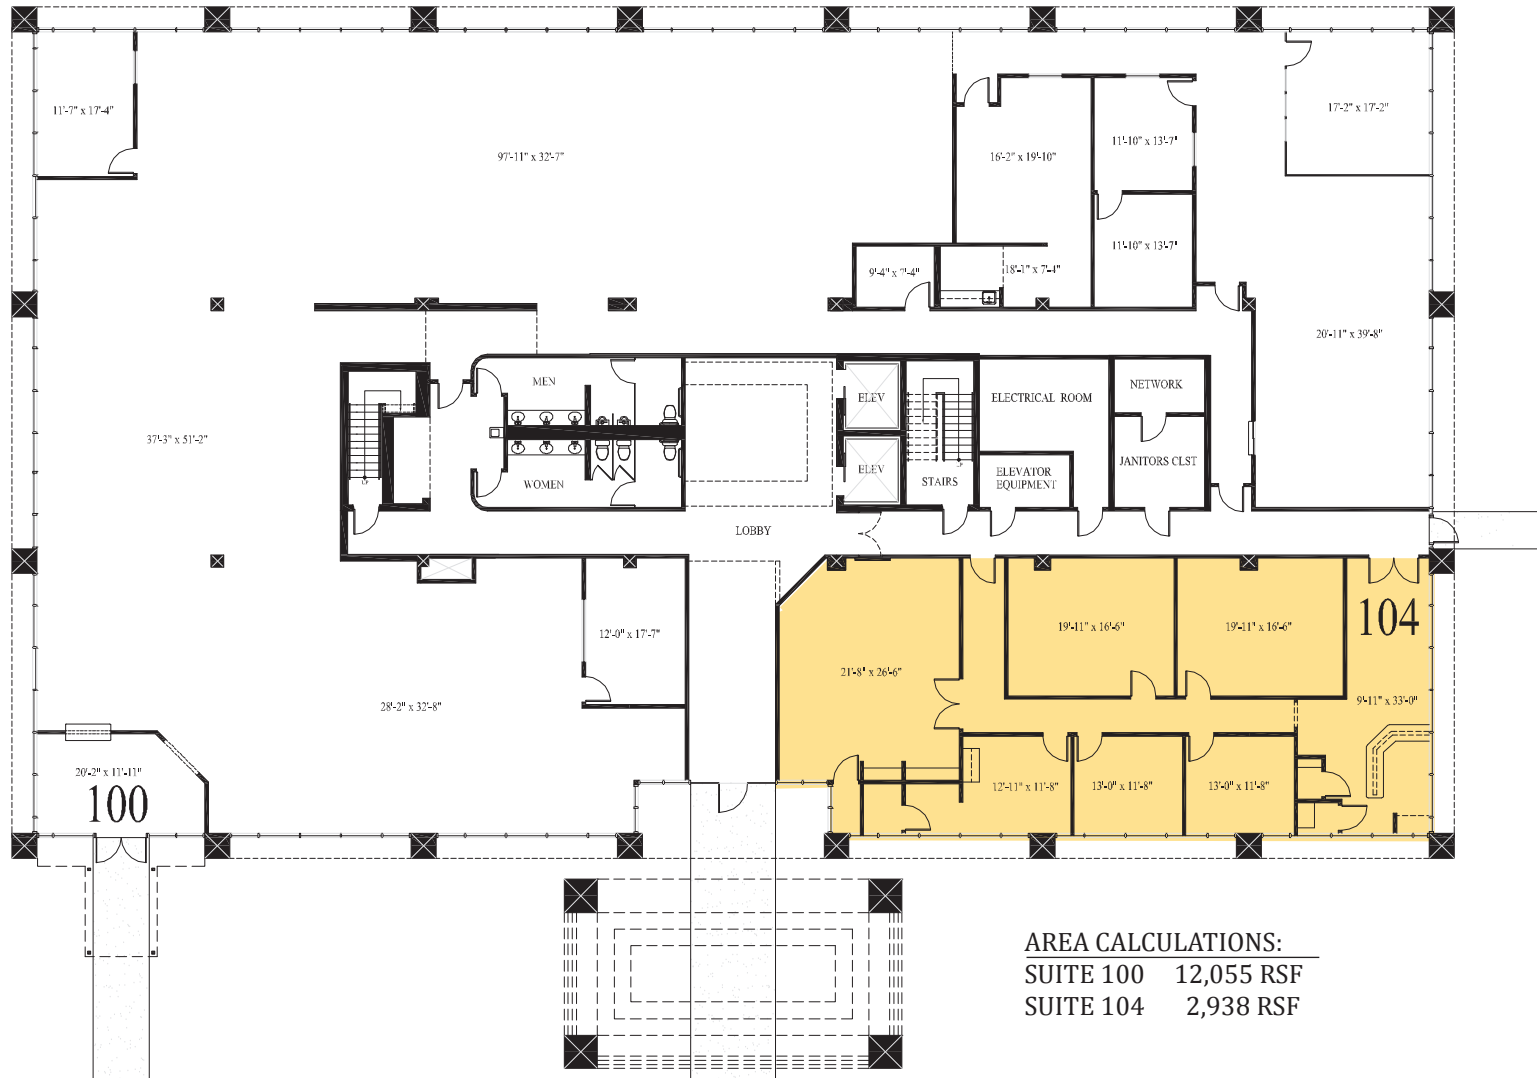

NORTHSIDE SQUARE

29399 US 19 N.
CLEARWATER, FLORIDA 33761

FIRST FLOOR PLAN

The Ludwig Group, P.A.