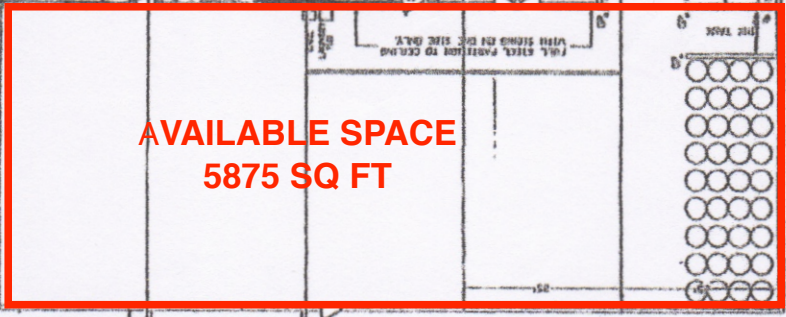

COMMON AREA

FLOOR PLAN

EXPANSION

**AVAILABLE SPACE
5875 SQ FT**

- FEATURES:**
- Dock
 - Drive in man door
 - shared lounge
 - available office area
 - fire suppression

BY-
EMCO ASSOCIATES, INC.
1505 BIRME DRIVE
MONROE, MICHIGAN 48162
PH 313 242-3333