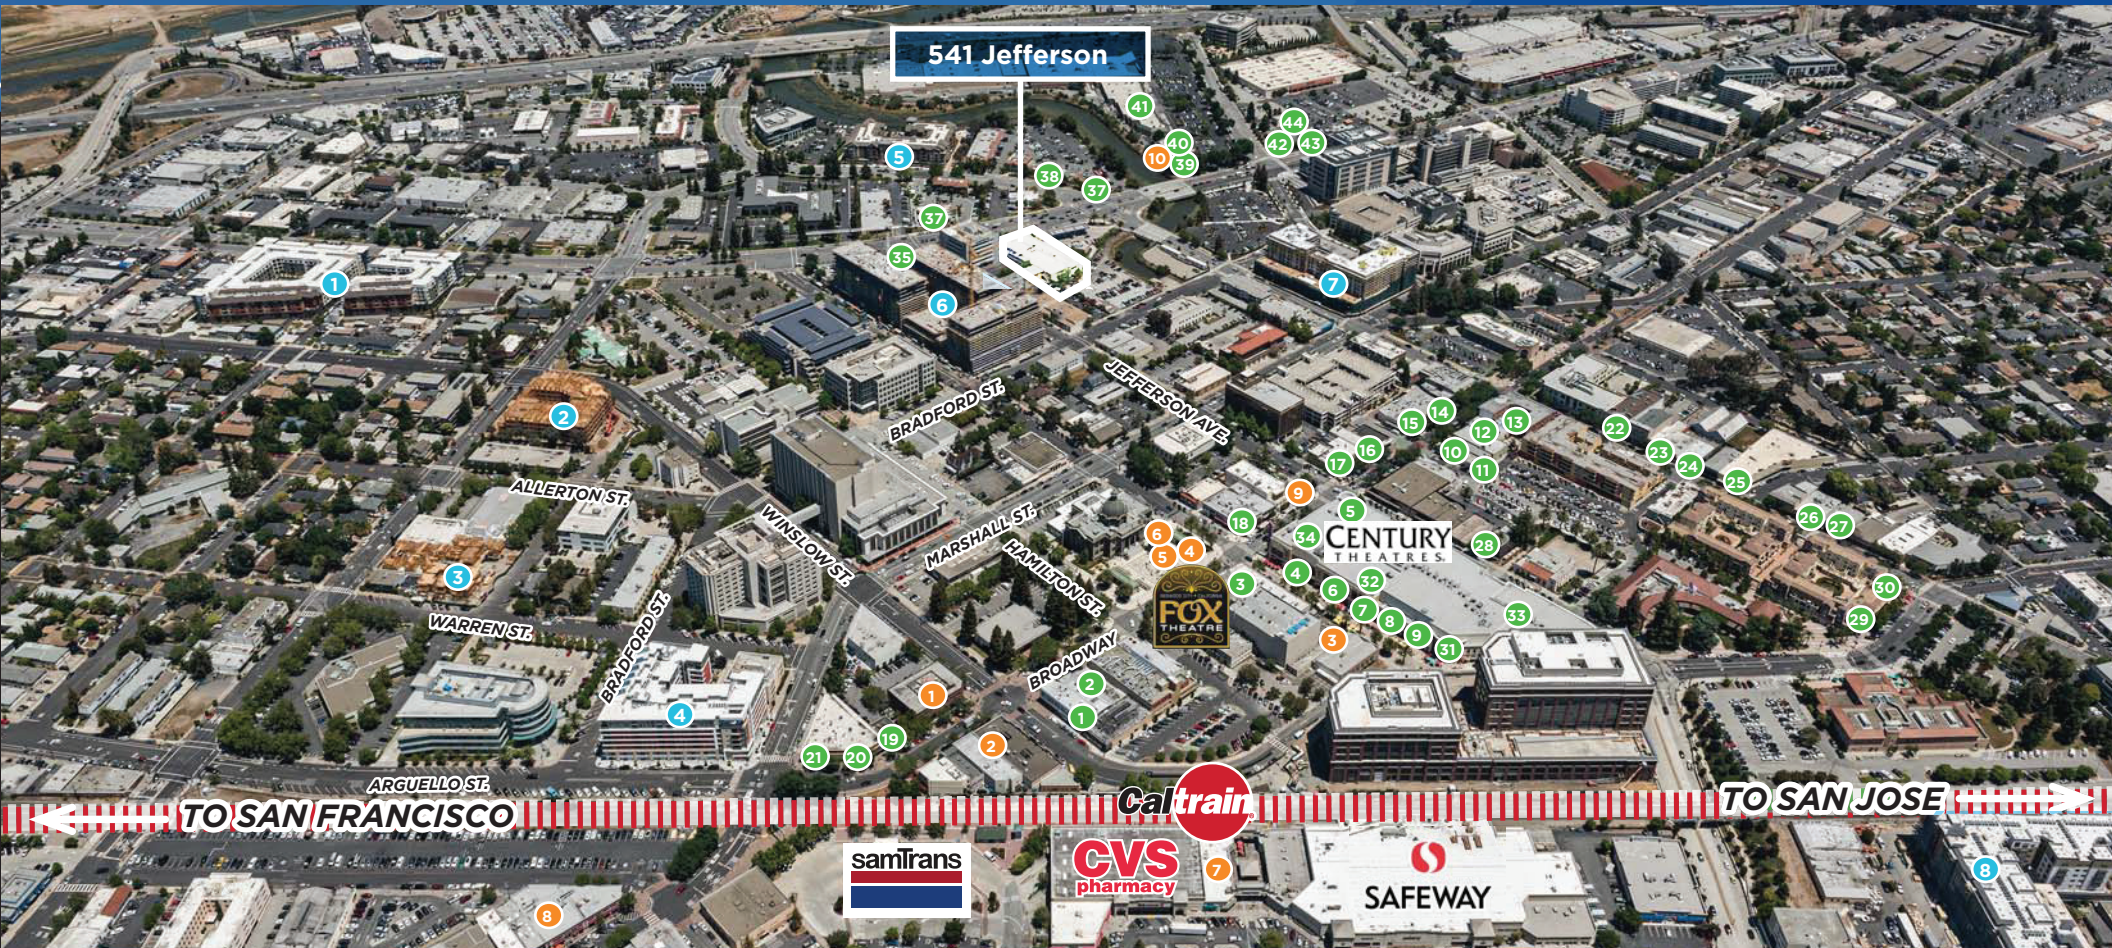

541 Jefferson Avenue, Redwood City

- Suite 201/202: ±2,269 SF
Suite 204: ±1,188 SF
- Available Now
- Great for Startups and/or Professional Office
- Common Conference Room and Kitchen
- 5 Minute Walk to Caltrain
- Immediate Access to Downtown Retail Amenities
- Elevator Served
- Parking: 3/1000
- Convenient, On-Site Property Manager
- Call Agents to Tour

Suite 201/202: ±2,169 SF

Suite 204 ±1,188 SF

541 Jefferson Avenue, Redwood City

RESIDENTIAL DEVELOPMENTS

1	64 Veterans Blvd.	264 Units
2	429 Fuller St.	133 Units
3	735 Brewster Ave.	18 Townhomes
4	201 Marshall St.	116 Units
5	333 Main St.	132 Units
6	525 Middlefield Rd.	471 Units
7	601 Main St.	196 Units
8	113 Monroe St.	305 Units

RESTAURANTS/FOOD

1	Broadway Masala	12	Fortune	23	La Victoria Taqueria	34	Five Guys
2	Bluefin Sushi	13	Mandaloun	24	New Chin's	35	Chef Chen's
3	Quinto Sol	14	Vesta	25	Angelicas	36	In-N-Out Burger
4	Pizza My Heart	15	Vino Santo Bistro	26	The Patty Shack	37	Carl's Jr.
5	The Old Spaghetti Factory	16	Yokohama	27	Aly's on Main	38	Sakura 2 Teppanyaki
6	Fish's Wild	17	Margaritas	28	Howie's Pizza	39	Sizzler
7	Green Leaf Asian	18	Sakura Sushi	29	Donato Enoteca	40	Erik's DeliCafe
8	Portabello Grill	19	The Sandwich Spot	30	Milagros	41	L&L Hawaiian BBQ
9	Arya Global Cuisine	20	Curry Wrapper	31	Timber and Salt	42	Taco Bell
10	Suisha House	21	Nikkos Mexican Pub	32	Chipotle	43	Applebee's
11	Rockn Wraps & Kabobs	22	Martins West Pub	33	World Market	44	Subway