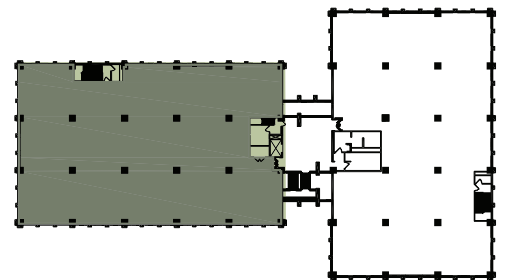

Denver West[®] Office Park

BUILDING

SUITE 300 | 11,830 RSF

1726 COLE BOULEVARD | LAKEWOOD, COLORADO

SUITE 300 | 11,830 RSF

www.denverwest.com

ENTIRE FLOORPLATE

Blake Harris
720.528.6416
blake.harris@cbre.com
www.cbre.com/blake.harris