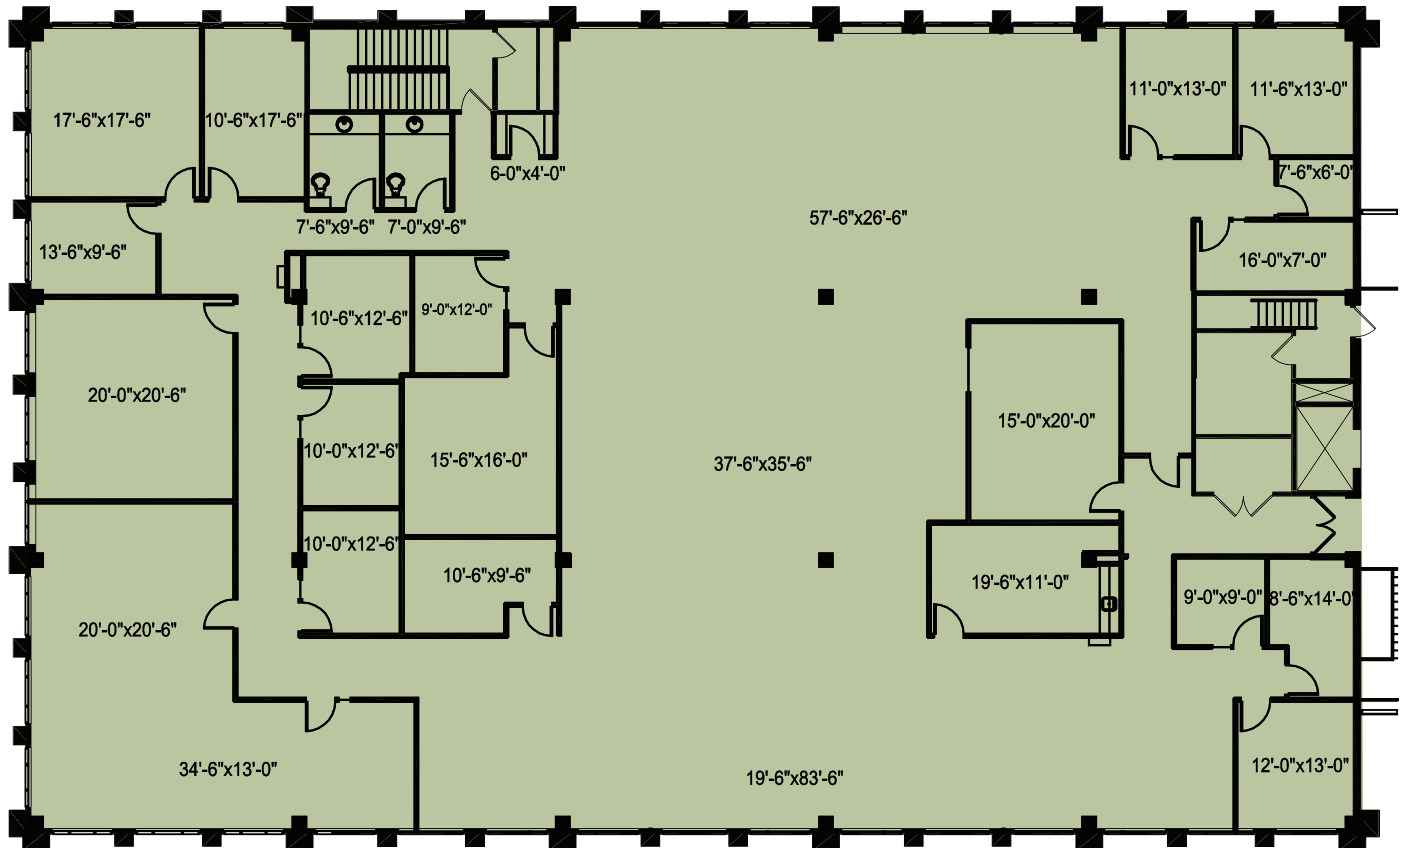

Denver West[®] Office Park

BUILDING

SUITE 300 | 11,830 RSF

1726 COLE BOULEVARD | LAKEWOOD, COLORADO

SUITE 300 | 11,830 RSF

www.denverwest.com

ENTIRE FLOORPLATE

Blake Harris
720.528.6416
blake.harris@cbre.com
www.cbre.com/blake.harris