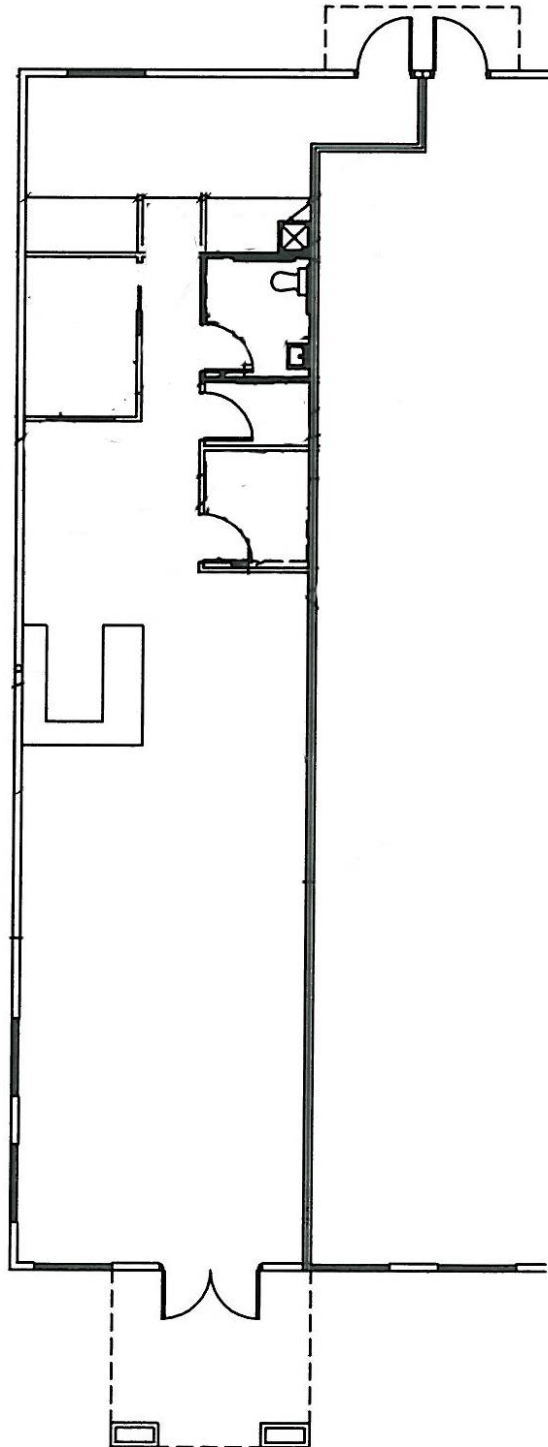

FLOOR PLAN

605.361.8211 | VBClink.com

2571 S Westlake Dr #100 Sioux Falls SD 57106

**MARSHALL
SELBERG**

605.360.1660

marshall@vbclink.com