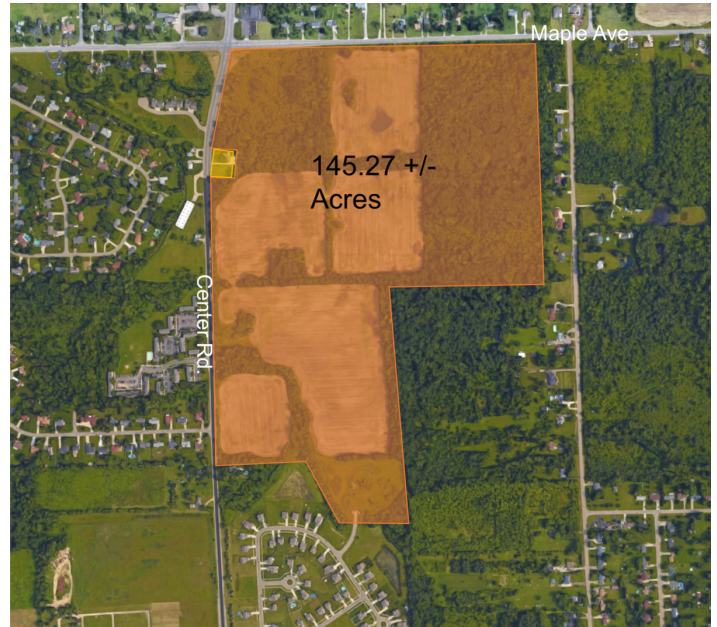

# 145 +/- Acres

## Maple Ave and Center Rd, Grand Blanc, MI 48439

Listing ID:	30224197
Status:	Active
Property Type:	Vacant Land For Sale
Possible Uses:	Industrial, Multi-Family
Gross Land Area:	145.27 Acres
Sale Price:	\$1,500,000
Unit Price:	\$10,325 Per Acre
Sale Terms:	Cash to Seller, Purchase Money Mortgage
Nearest MSA:	Flint
County:	Genesee
Tax ID/APN:	12-03-100-012 & 12-03-100-002
Land Splits Available:	Yes

### Overview/Comments

- For sale - Up to 145.27 Acres.
- Sewer and water run along Maple Ave and Center Rd.
- Multiple uses ; Will divide.
- Great development opportunity just north of Downtown Grand Blanc.
- Moments away from major freeways – I-75, I-475 and I-69.