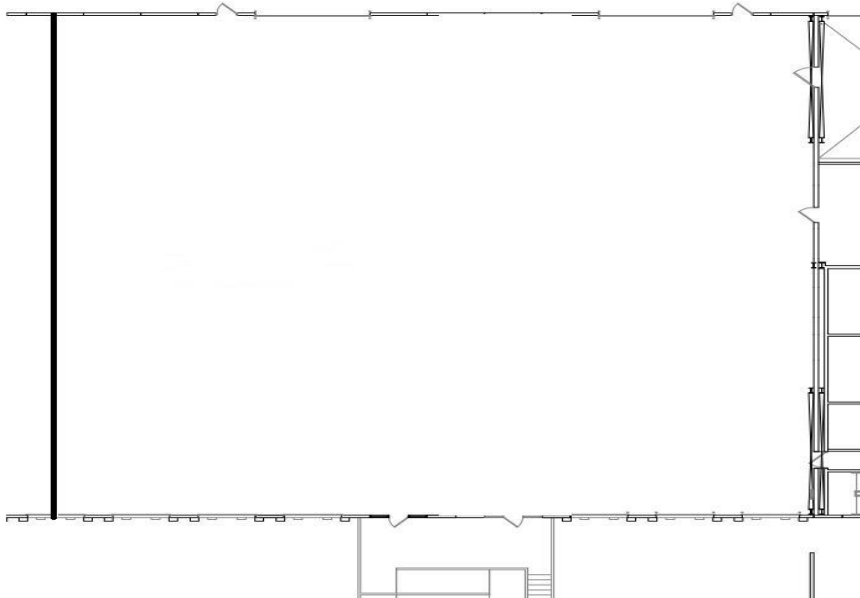

## Warehouse Space for Lease

1038 Mexico City Avenue K.C., MO 64153

For Additional Information  
Please Contact:  
Myron Haith (913) 888-3456 X 3  
[mhaith@haith.com](mailto:mhaith@haith.com)

10,000 sq. ft.  
0 office  
10,000 whse  
2 drive-in doors  
6 dock-high doors  
\$8.00 net