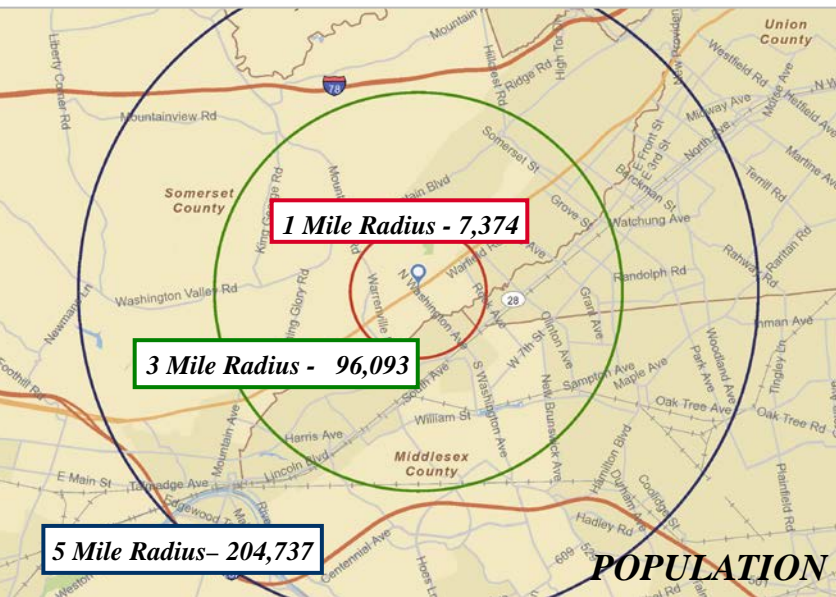

For Sale
172 Route 22 West
Green Brook, NJ

For more information on Exclusive Listing:

Jeffrey M. Jones
Senior Vice President
732 985 8921 • jjones@naidb.com