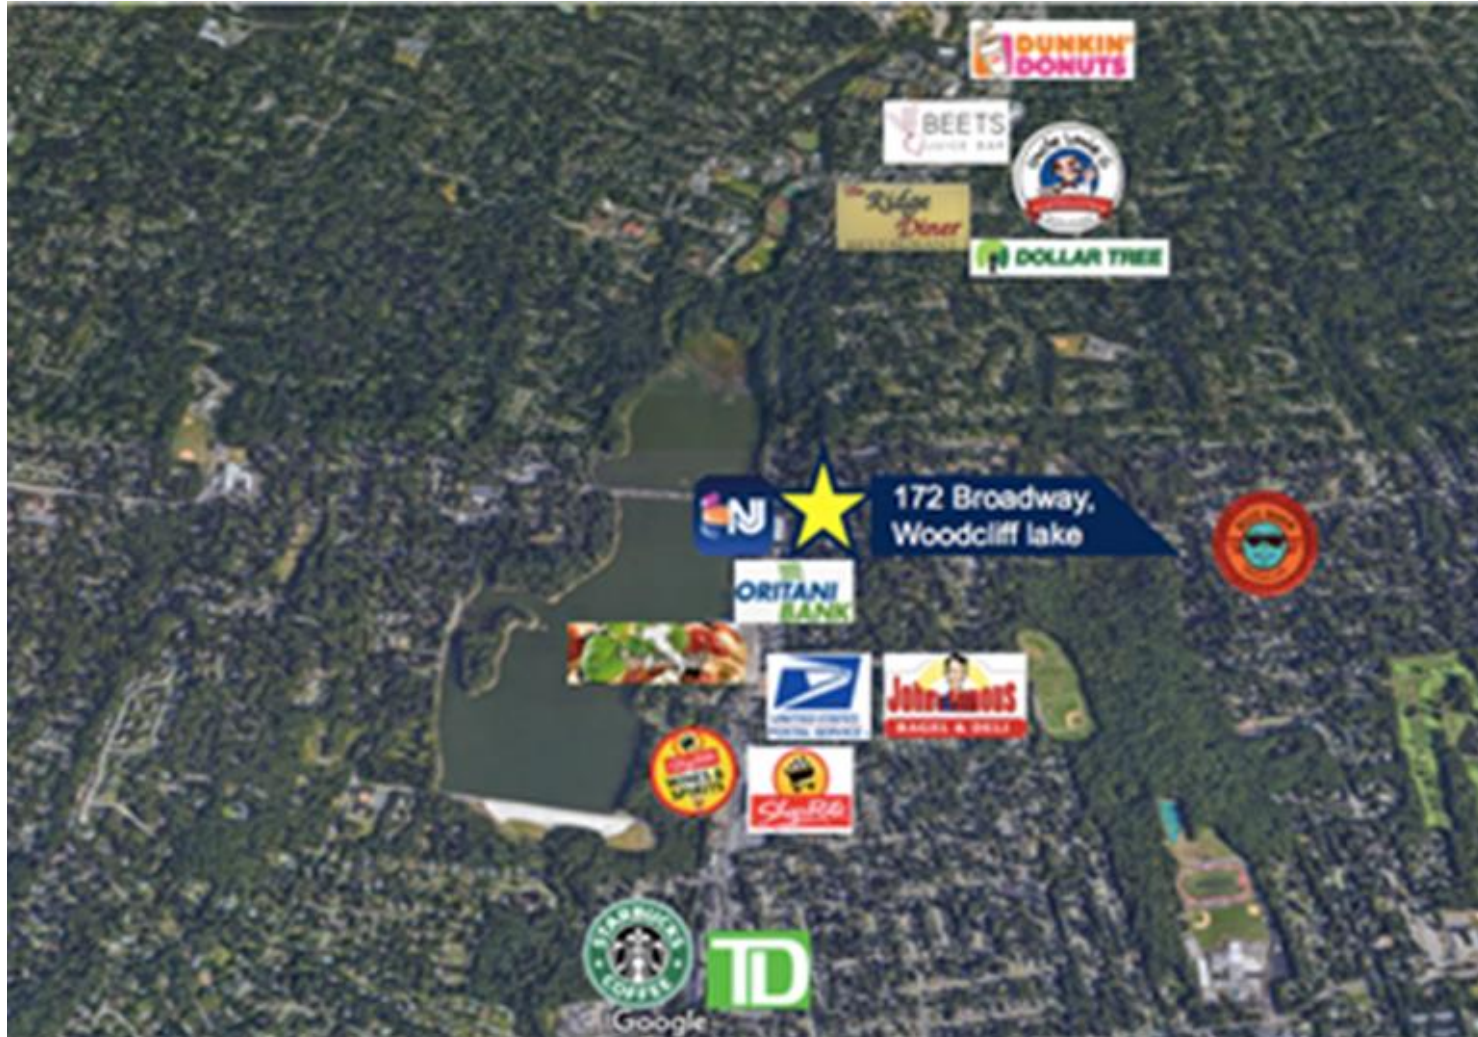

172 Broadway, Woodcliff lake, NJ