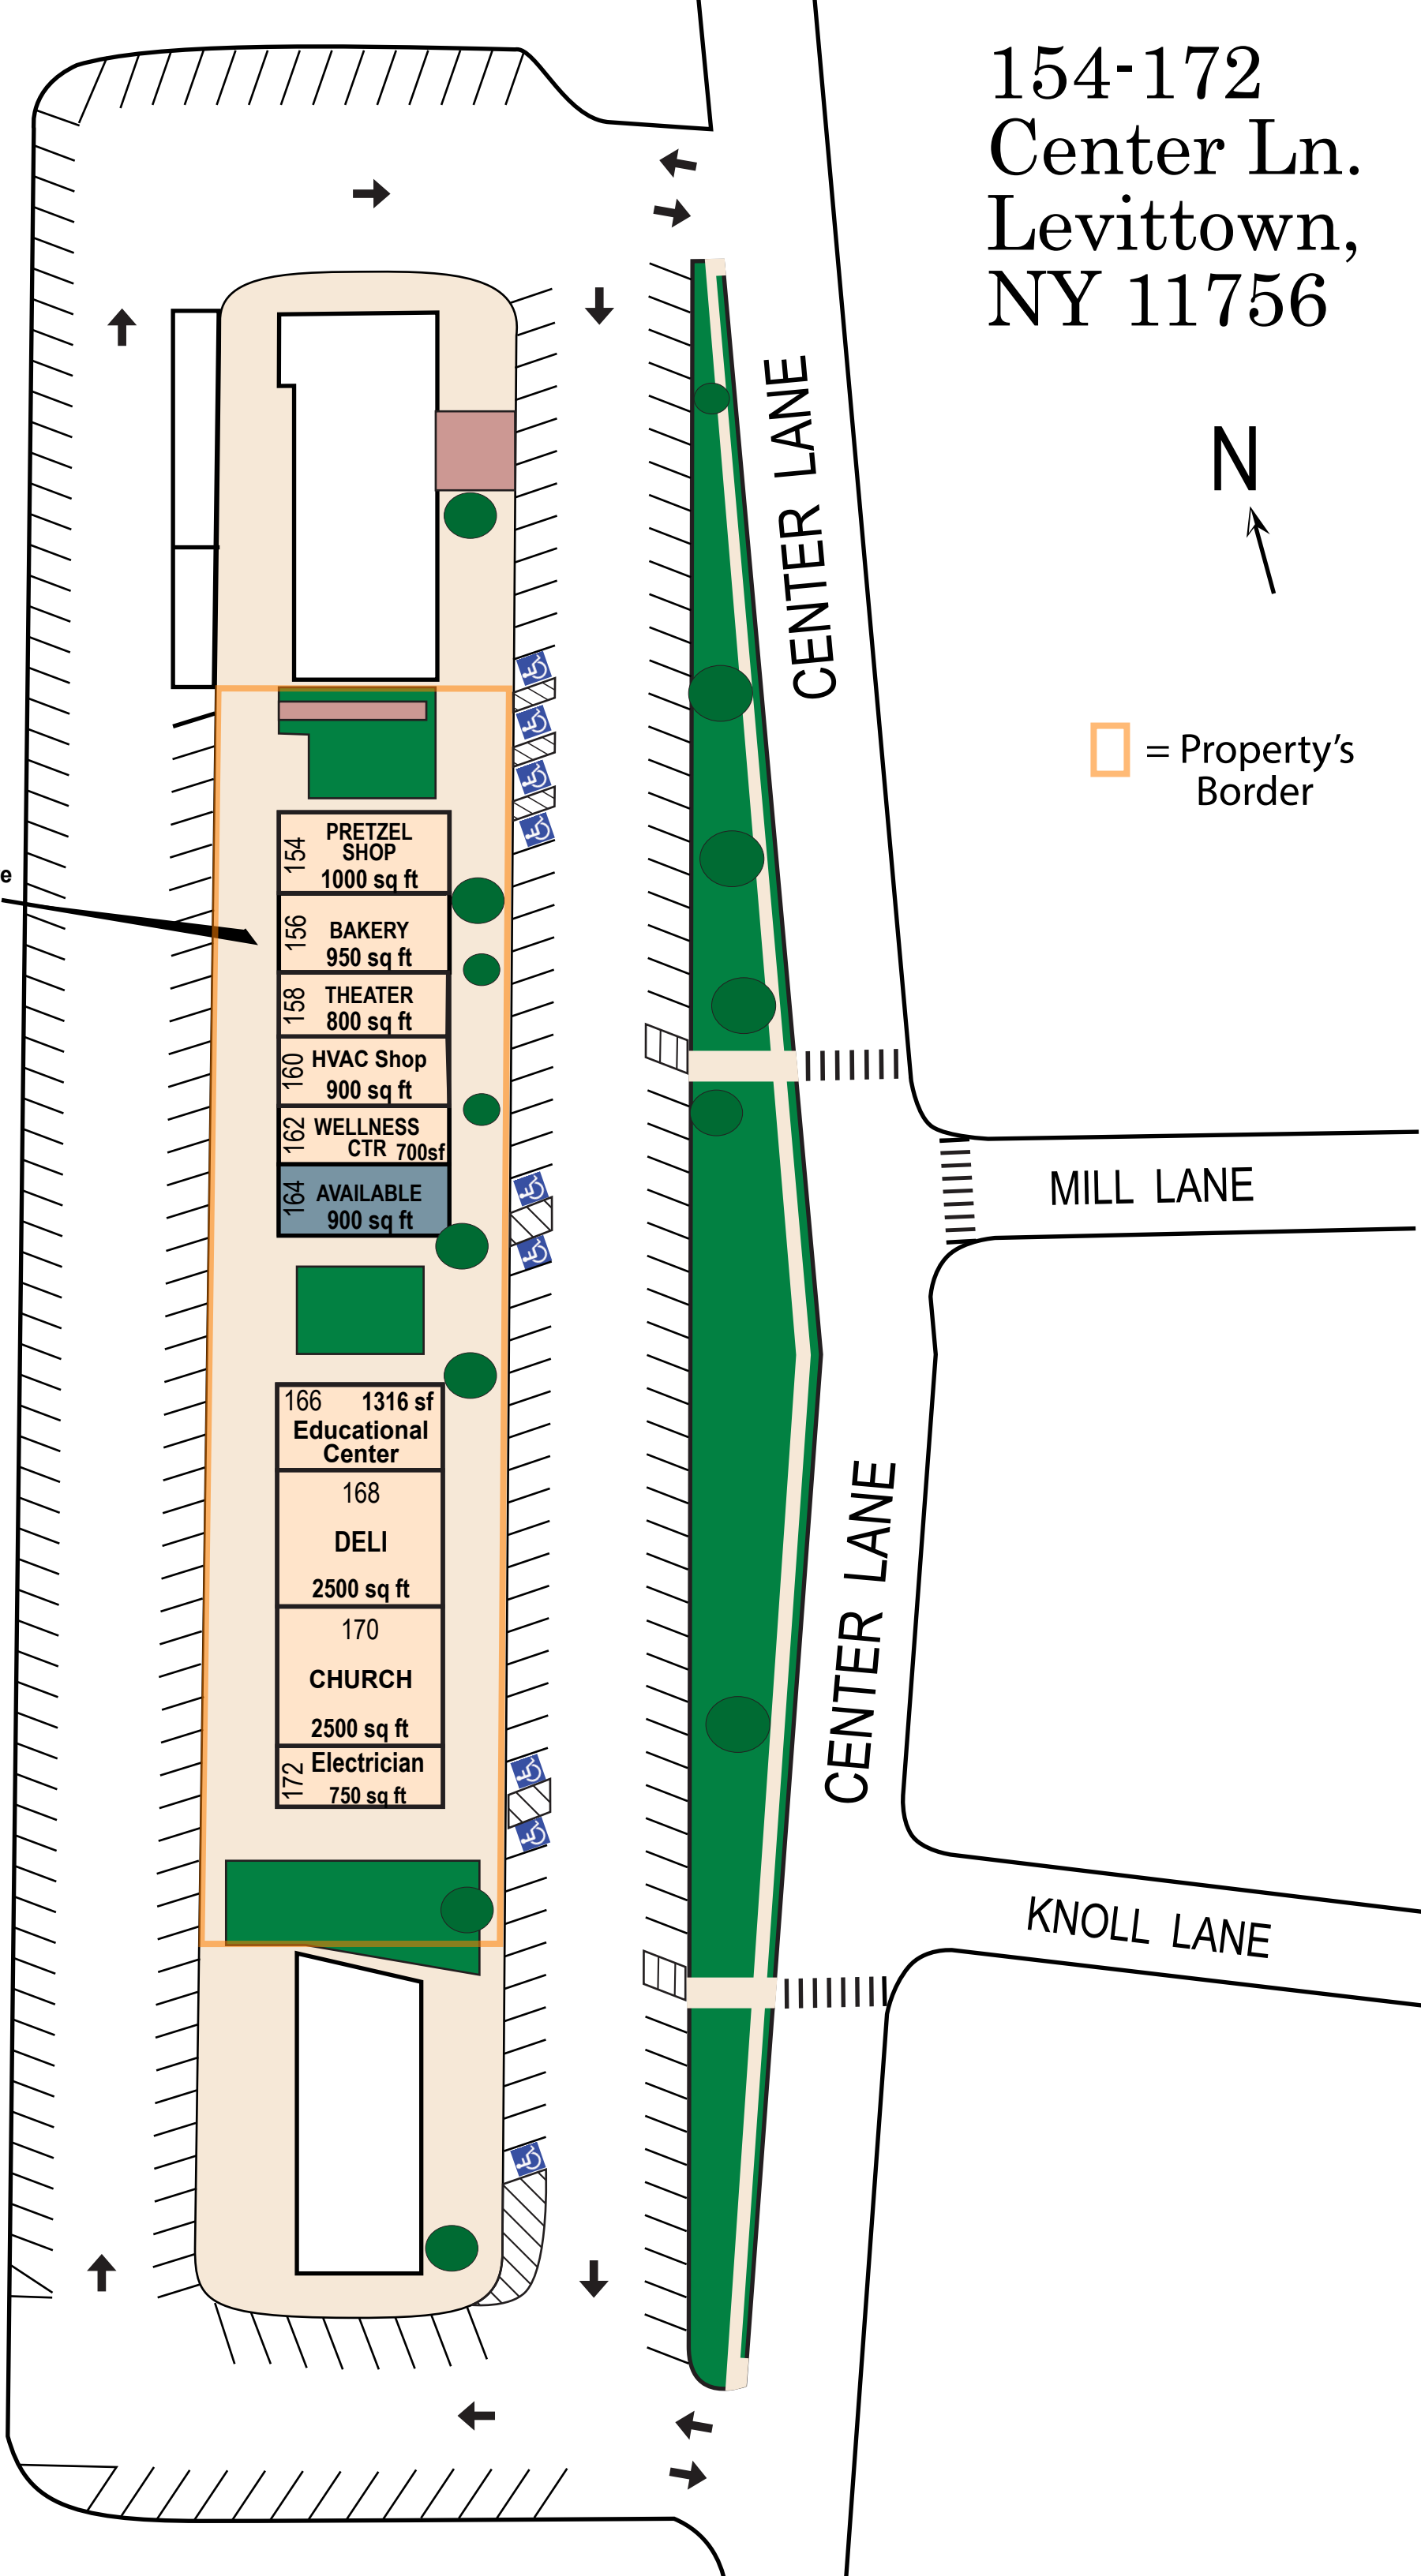

154-172
Center Ln.
Levittown,
NY 11756

 = Property's
Border

Cell Phone Store
500 sq ft

154
PRETZEL
SHOP
1000 sq ft

156
BAKERY
950 sq ft

158
THEATER
800 sq ft

160
HVAC Shop
900 sq ft

162
WELLNESS
CTR 700sf

164
AVAILABLE
900 sq ft

166 1316 sf
Educational
Center

168
DELI
2500 sq ft

170
CHURCH
2500 sq ft

172
Electrician
750 sq ft

CENTER LANE

CENTER LANE

MILL LANE

KNOLL LANE