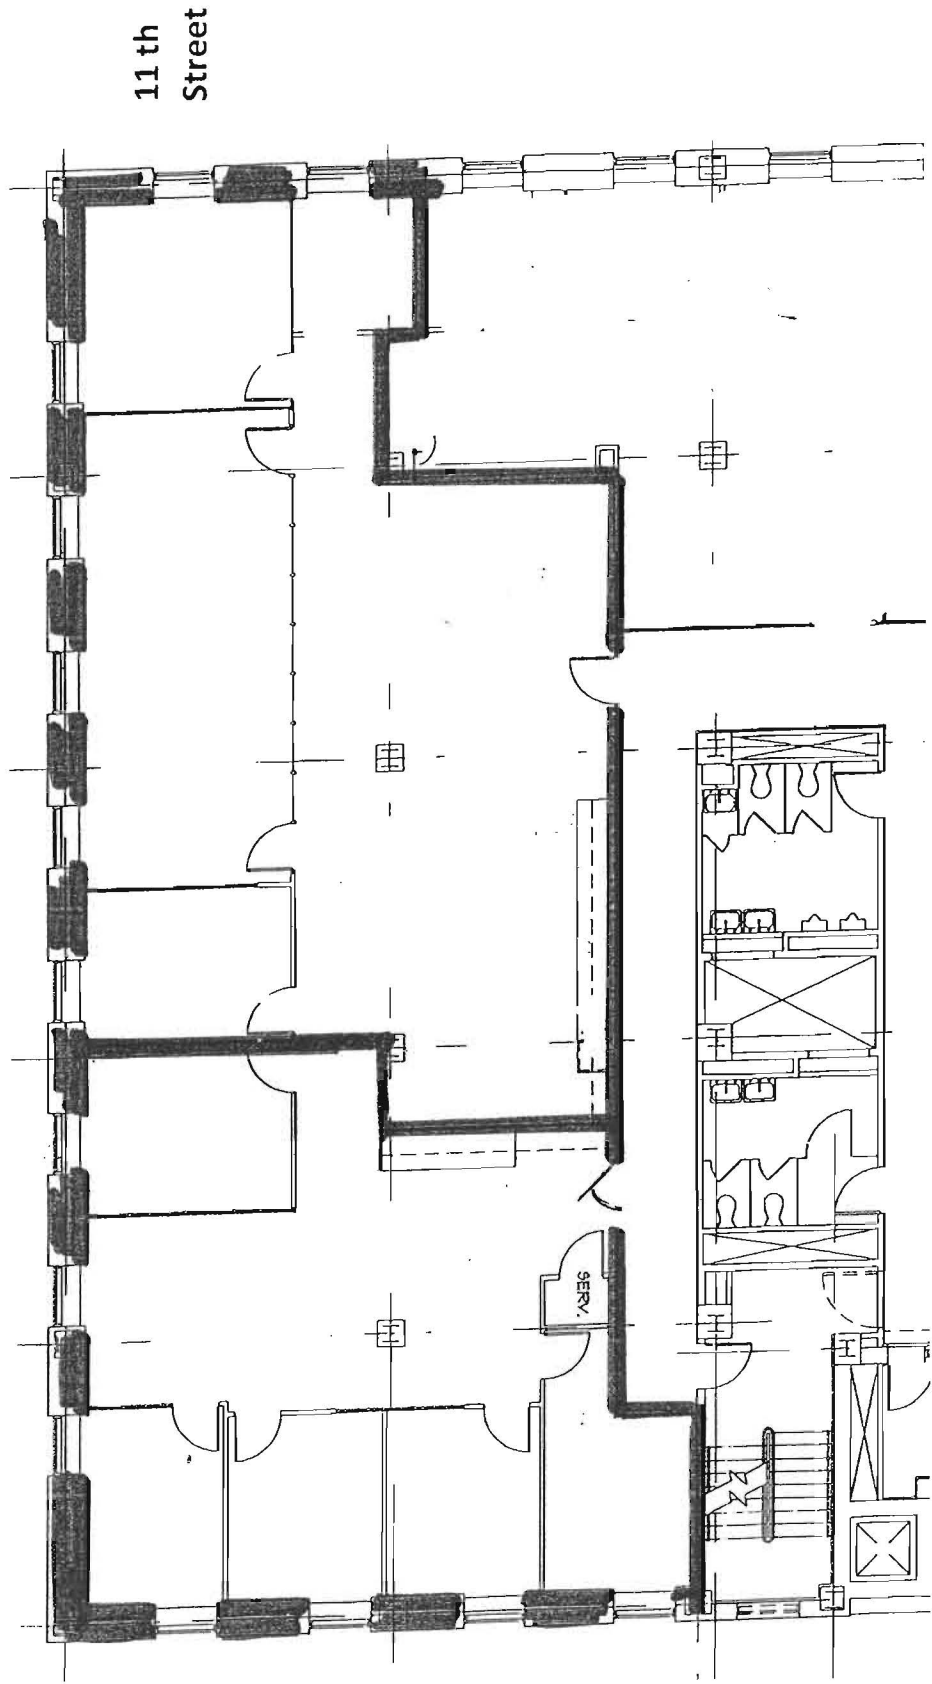

SUITES 400 / 410 @ 1100 H STREET, N.W.

1,670 / 2,294 SF

<<< --- H Street --- >>>

^ ^ **N**_{orth} ^ ^

image and scale is approximate