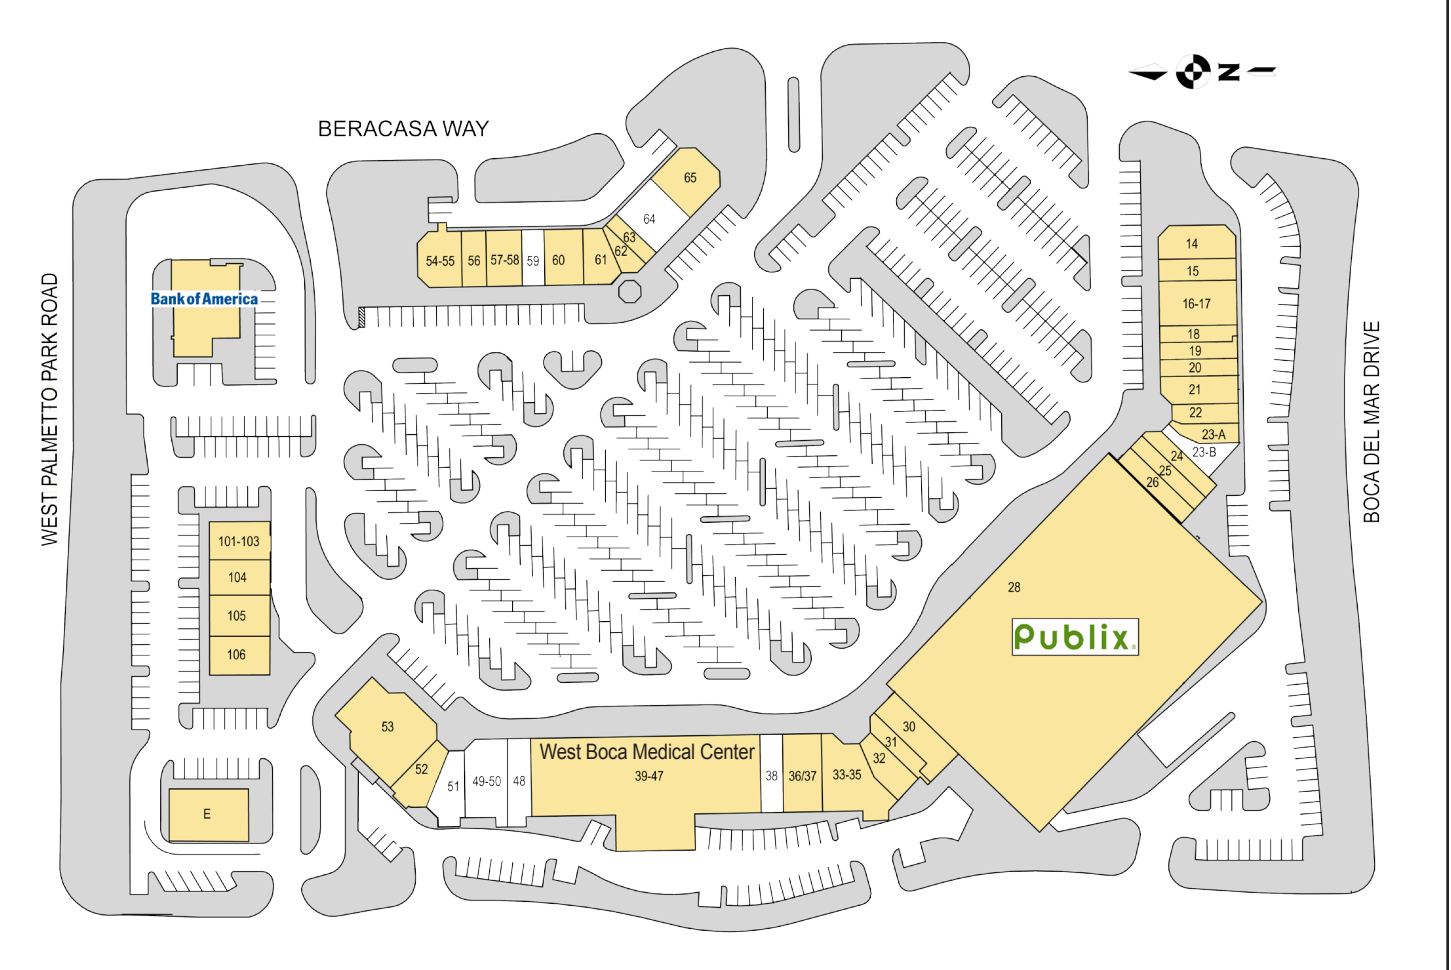

GARDEN SHOPS AT BOCA

LEASING INFORMATION

CALL OUR OFFICE FOR CURRENT RENTAL TERMS

- 2016 Population within 5 Miles 279,963
- 2016 Average HH Income \$85,082
- 2016 Median Age 46.1

CONTACT INFORMATION

561.347.0888

Garden Shops at Boca
7050 West Palmetto Park Drive
Boca Raton, Florida 33433

FOR LEASE

GARDEN SHOPS
 PALM BEACH COUNTY
 BOCA RATON, FLORIDA

WEST PALMETTO PARK ROAD & BERACASA WAY

| TENANTS | UNIT | SF |
|----------------------------|-------|--------|
| Filly & Colt | 14 | 2,000 |
| Mail Boxes Etc. | 15 | 1,400 |
| Massage Envy | 16-17 | 2,800 |
| Klein, Dr. Marc, DPM | 18 | 1,025 |
| Boca's Premier Dry Cleaner | 19 | 1,075 |
| Klasy Eyes | 20 | 1,050 |
| Woofgang Bakery | 21 | 1,700 |
| Nail Mart | 22 | 1,040 |
| Calderon Shoe Repair | 23A | 983 |
| Available | 23B | 1,156 |
| J & M Barber | 24 | 1,150 |
| State Farm | 25 | 1,200 |
| Publix Liquor | 26 | 1,333 |
| Publix Super Markets | 28 | 54,340 |
| Dermatology | 30 | 2,100 |
| Monet Cafe | 31 | 988 |
| Jersey Mike's Subs | 32 | 1,394 |
| Sushi Yama | 33 | 3,131 |
| Boca Tanning Club | 36-37 | 2,450 |
| Available | 38 | 1,400 |
| West Boca Medical Center | 39-47 | 16,615 |
| Available | 48 | 1,400 |
| Available | 49-50 | 2,061 |
| Available | 51 | 2,209 |
| Cosmetic & Orthodontic | 52 | 1,520 |
| Brickyard Bar & Grille | 53 | 5,046 |
| Gyro Mania | 54-55 | 1,900 |
| Golden China | 56 | 1,100 |
| Sal's Restaurant | 57-58 | 1,600 |
| Available | 59 | 964 |
| Walk N Shoes | 60 | 1,773 |
| Hair Salon | 61 | 1,200 |
| Aletto Jewelers | 62 | 965 |
| Fixology | 63 | 966 |
| Available | 64 | 1,380 |
| Delicious Deli | 65 | 2,520 |
| | | |
| | | |
| | | |
| | | |