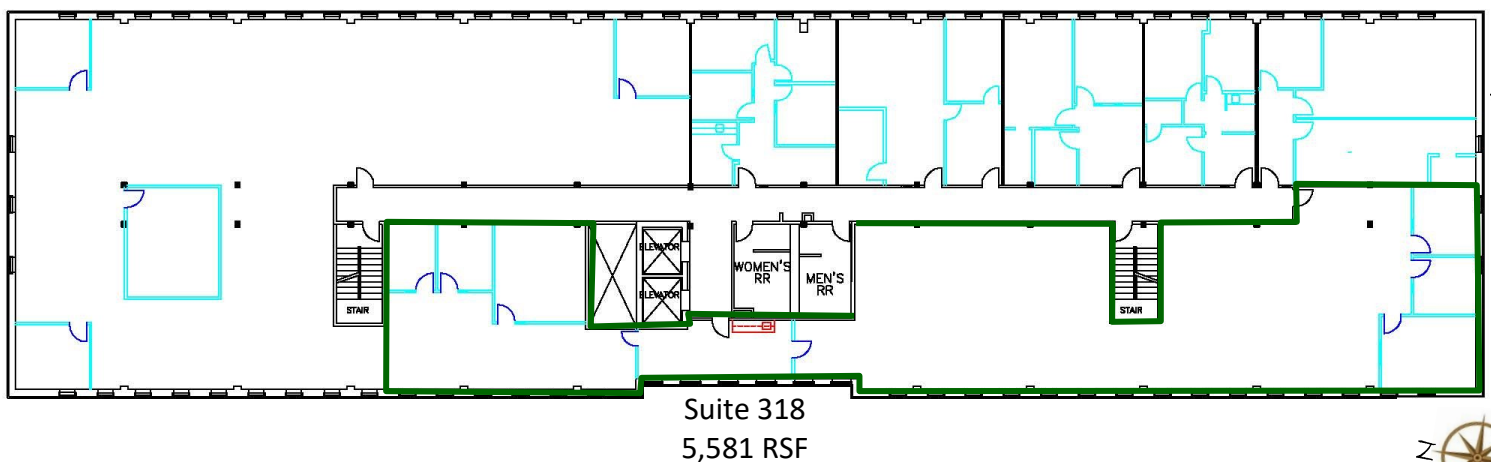

Cloverleaf 3

Available Space | 6405 Metcalf Avenue

Building Specs: 79,448 square feet
5 floors

Available Suites

<u>Space</u>	<u>Size</u>
Suite 202	1,392 RSF
Suite 203	2,433 RSF
Suite 207	499 RSF
Suite 318	5,581 RSF
Suite 412	1,015 RSF
Suite 515	528 RSF

2nd Floor

3rd Floor