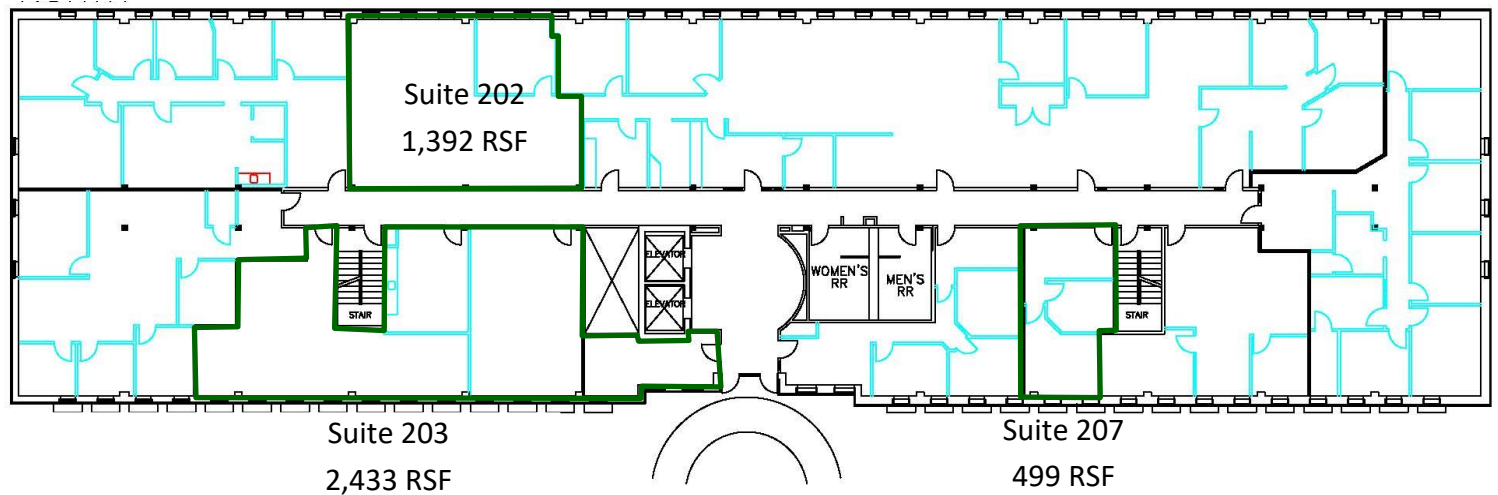

# Cloverleaf 3

Available Space | 6405 Metcalf Avenue

**Building Specs:** 79,448 square feet  
5 floors

## Available Suites

<u>Space</u>	<u>Size</u>
Suite 202	1,392 RSF
Suite 203	2,433 RSF
Suite 207	499 RSF
Suite 318	5,581 RSF
Suite 412	1,015 RSF
Suite 515	528 RSF

## 2nd Floor

## 4th Floor