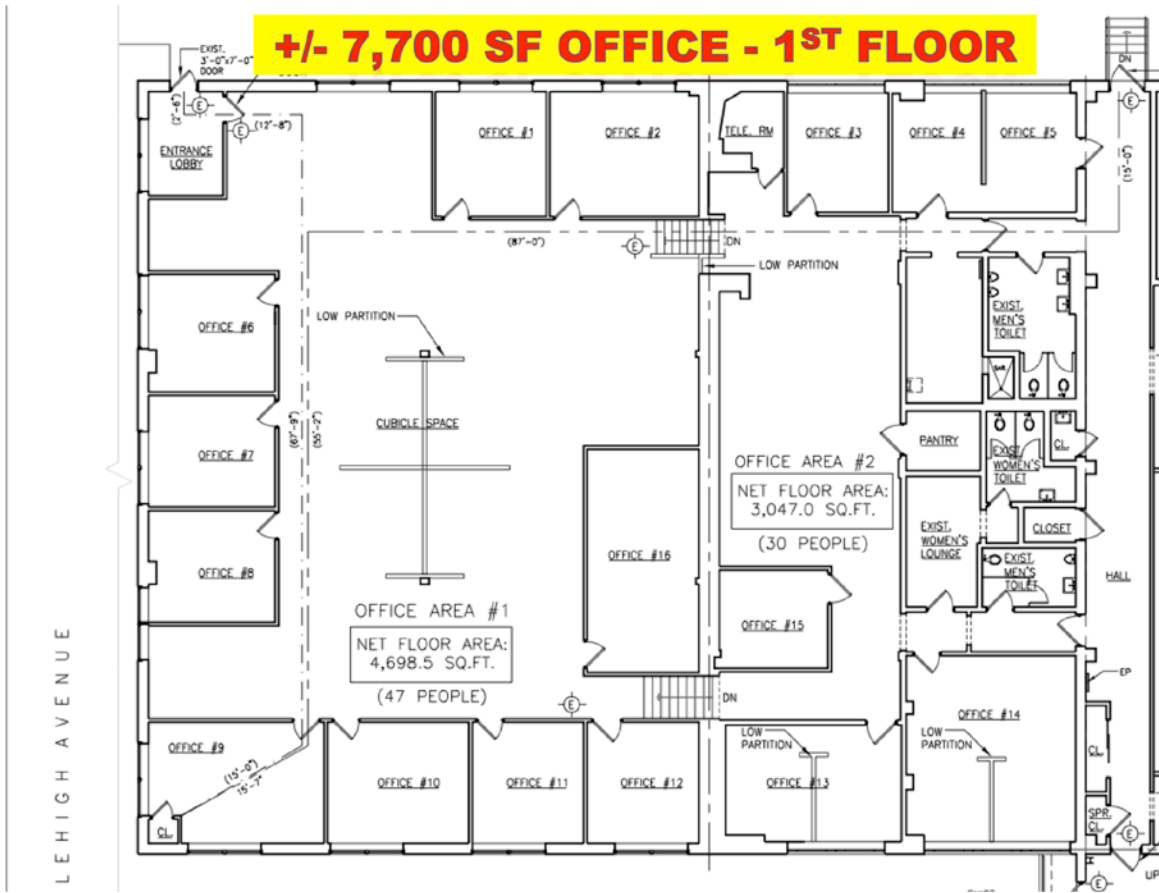

For Lease
825 Lehigh Avenue
Union, NJ

NAI DiLeo-Bram & Co.
Commercial Real Estate Services, Worldwide.

1315 Stelton Road | Piscataway, NJ 08854
732 985 3000 naidb.com

For Further Information Contact Exclusive Broker:

Richard Goski
Vice President

908 295 5244
rgoski@naidb.com

Catherine Goski
Associate

908 370 7074
cgoski@naidb.com