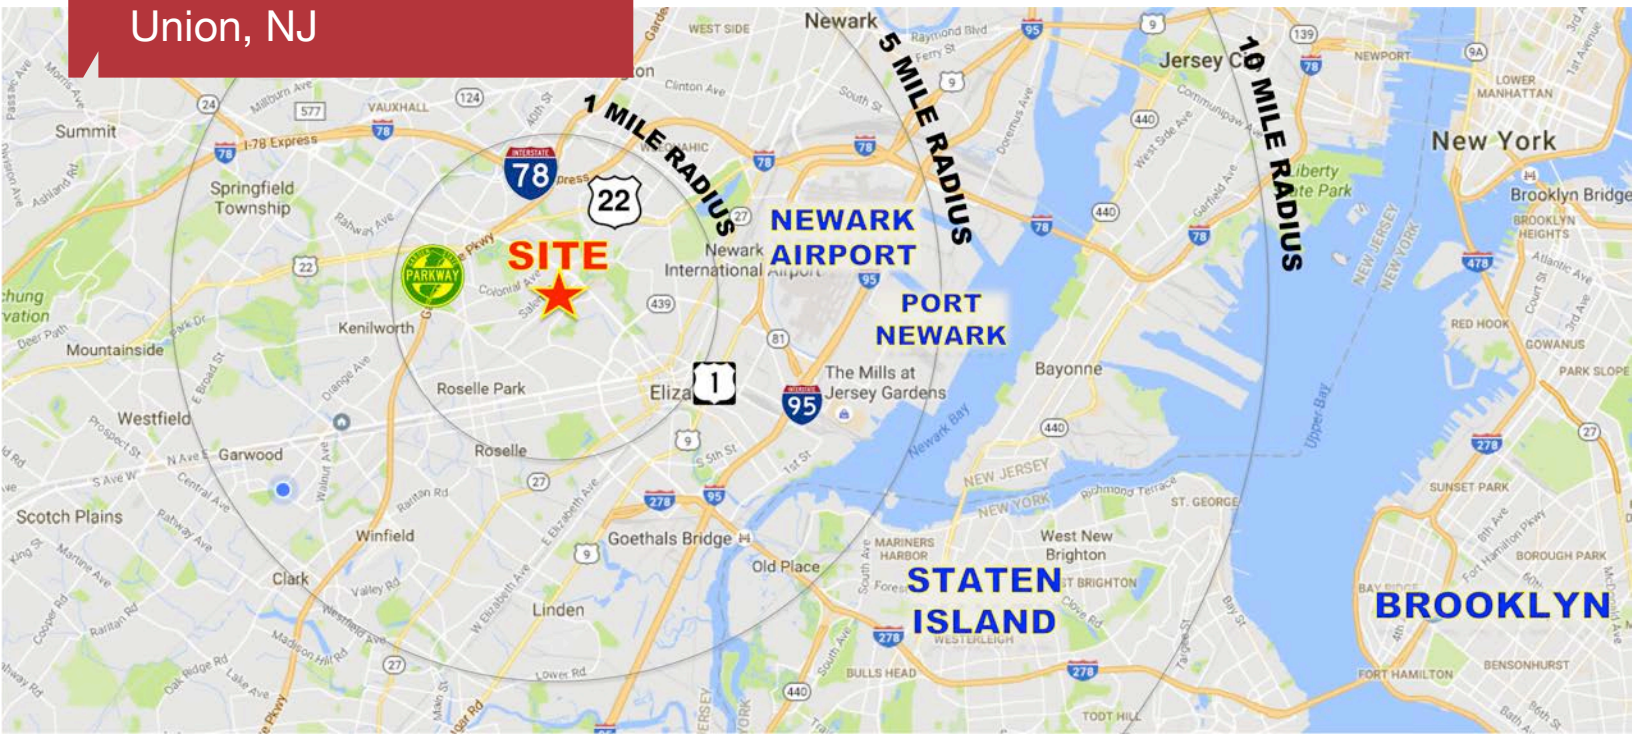

For Lease
825 Lehigh Avenue
Union, NJ

NAI DiLeo-Bram & Co.
Commercial Real Estate Services, Worldwide.

1315 Stelton Road | Piscataway, NJ 08854
732 985 3000 naidb.com

For Further Information Contact Exclusive Broker:

Richard Goski
Vice President

908 295 5244
rgoski@naidb.com

Catherine Goski
Associate

908 370 7074
cgoski@naidb.com