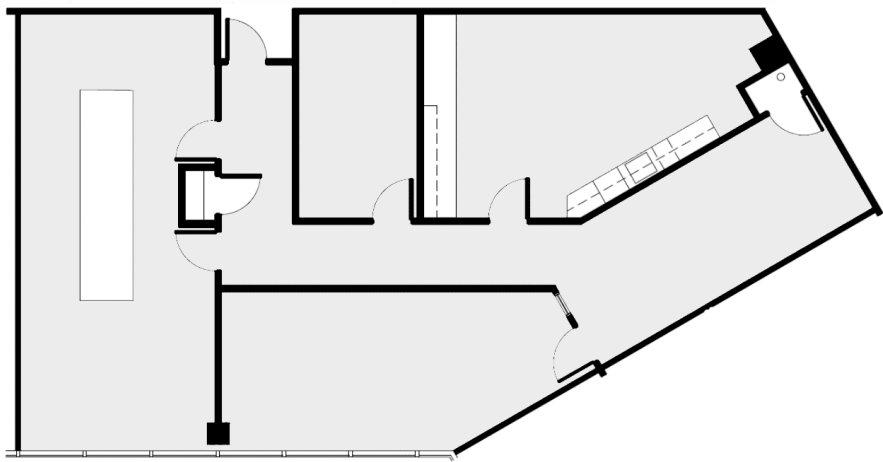

SUITE DETAILS

Suite	N304
Sq. Ft.	2,104
Floor	3
View	Interior
Entrances	1
Reception	0
Conference Room	1
Offices	2
Kitchen	1
Bullpen	1
Storage Closet	2
Electrical Room	0
Server Room	1
Supplemental HVAC	1