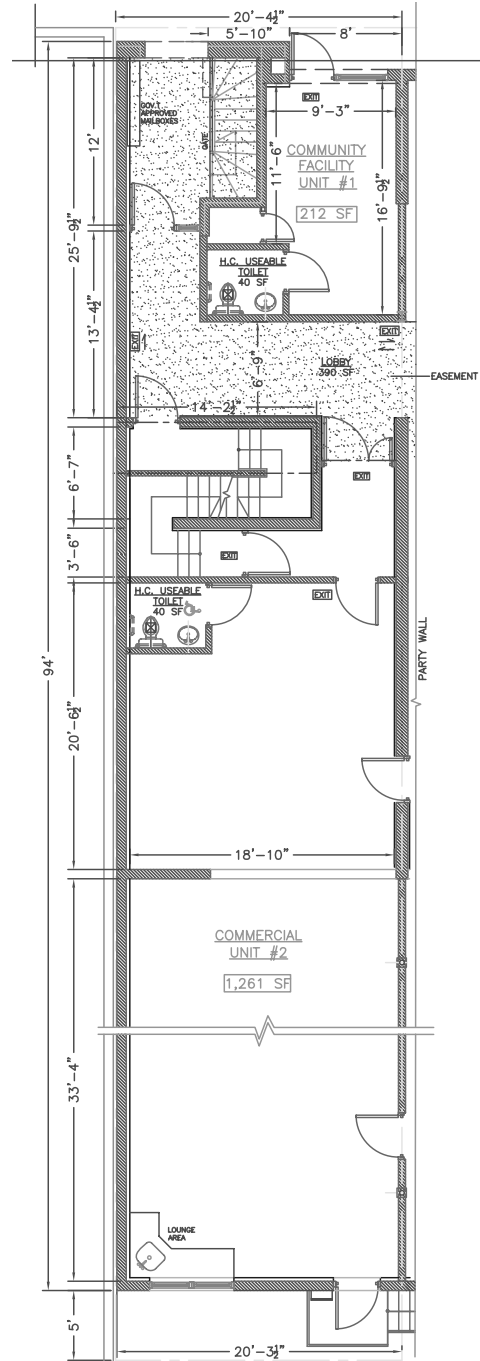

607 MANHATTAN AVE

COMMUNITY FACILITY SPACE

SIZE: 1,800 SF GROUND FLOOR

1,800 SF LOWER LEVEL

FRONTAGE: APPROX. 10'

POSSESSION: IMMEDIATE

ASKING RENT: BY REQUEST

- BUILT OUT YOGA STUDIO PERFECT FOR WELLNESS TENANTS ●
- 1,800 SF SELLING LOWER LEVEL WITH 9' CEILINGS ●
- GROUND FLOOR AND LOWER LEVEL CAN BE DELIEVERED SEPARATELY ●
- HVAC INSTALLED ●

**Newmark
Knight Frank**

www.ngkf.com

607 MANHATTAN AVE

COMMUNITY FACILITY SPACE

GROUND FLOOR

LOWER LEVEL

607 MANHATTAN AVE

COMMUNITY FACILITY SPACE