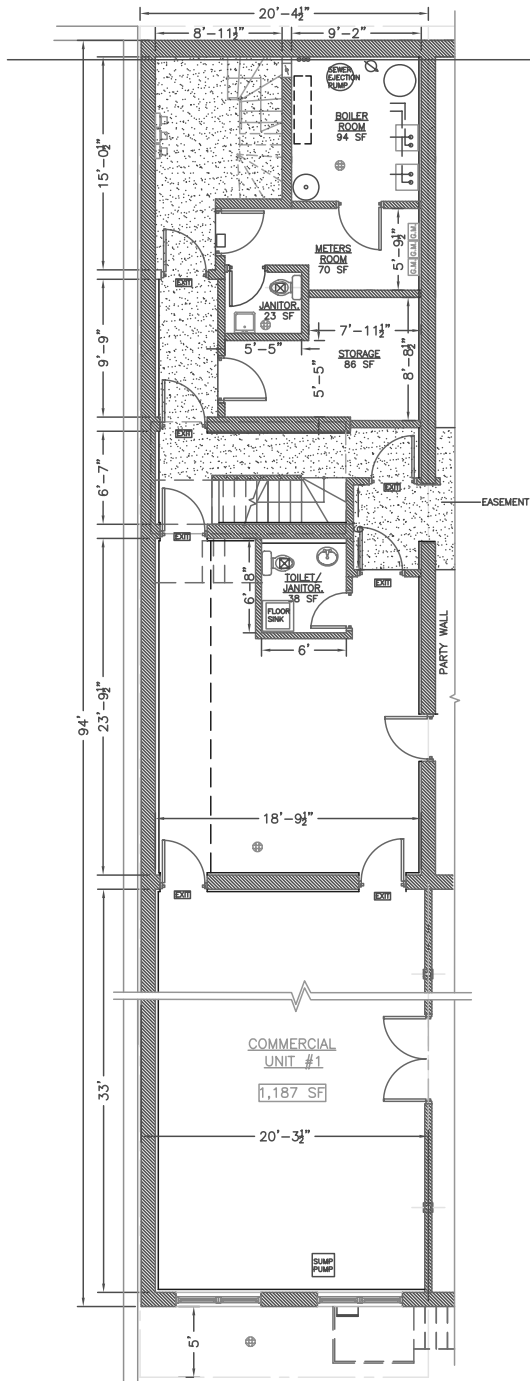

607 MANHATTAN AVE

COMMUNITY FACILITY SPACE

SIZE: 1,800 SF GROUND FLOOR

1,800 SF LOWER LEVEL

FRONTAGE: APPROX. 10'

POSSESSION: IMMEDIATE

ASKING RENT: BY REQUEST

- BUILT OUT YOGA STUDIO PERFECT FOR WELLNESS TENANTS ●
- 1,800 SF SELLING LOWER LEVEL WITH 9' CEILINGS ●
- GROUND FLOOR AND LOWER LEVEL CAN BE DELIEVERED SEPARATELY ●
- HVAC INSTALLED ●

**Newmark
Knight Frank**

www.ngkf.com

607 MANHATTAN AVE

COMMUNITY FACILITY SPACE

GROUND FLOOR

LOWER LEVEL

607 MANHATTAN AVE

COMMUNITY FACILITY SPACE