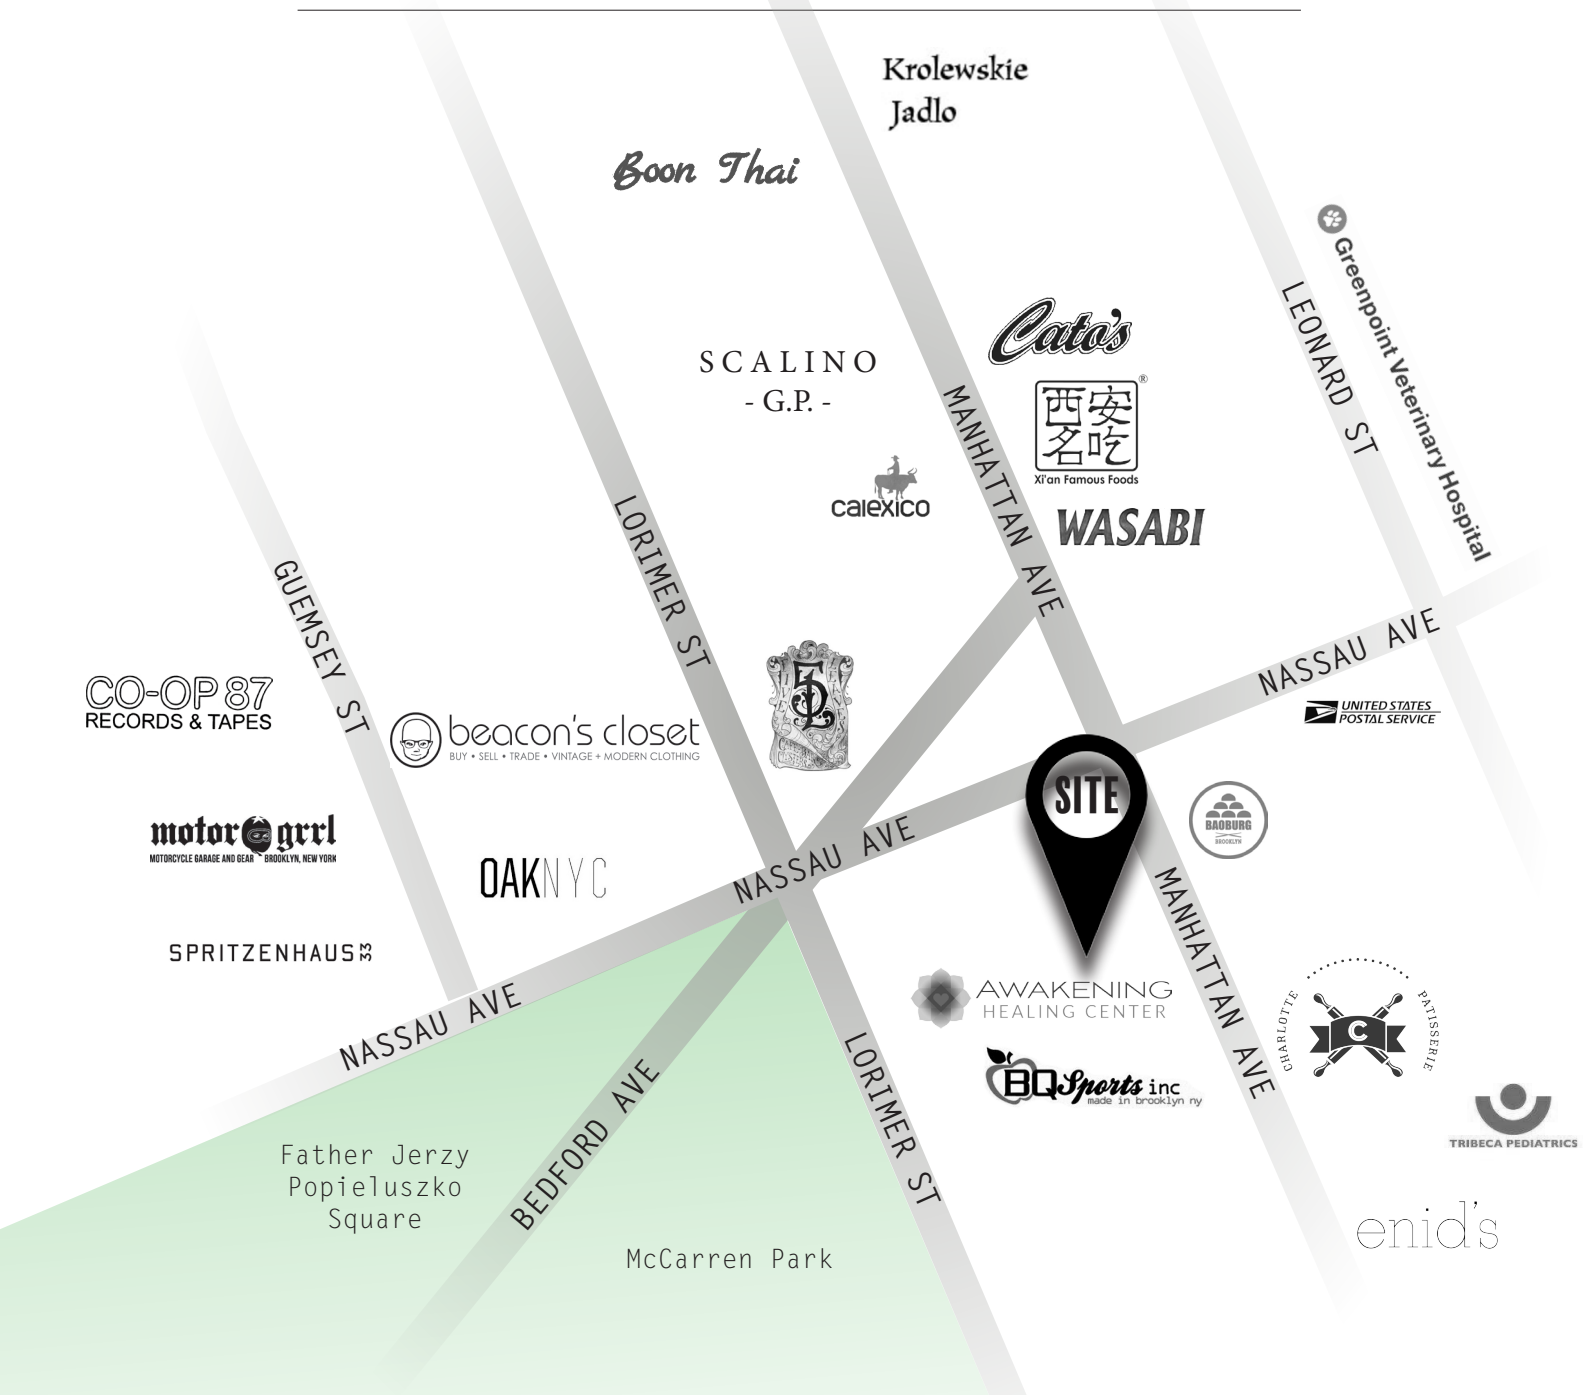

607 MANHATTAN AVE

COMMUNITY FACILITY SPACE

**Newmark
Knight Frank**
www.ngkf.com

For more information, please contact our exclusive agents:

Hymie Dweck	212.372.2060	hdweck@ngkf.com
Joseph Colista	212.372.2191	jcolista@ngkf.com

The information contained herein has been obtained from sources deemed reliable but has not been verified and no guarantee, warranty or representation, either express or implied, is made with respect to such information. Terms of sale or lease and availability are subject to change or withdrawal without notice.