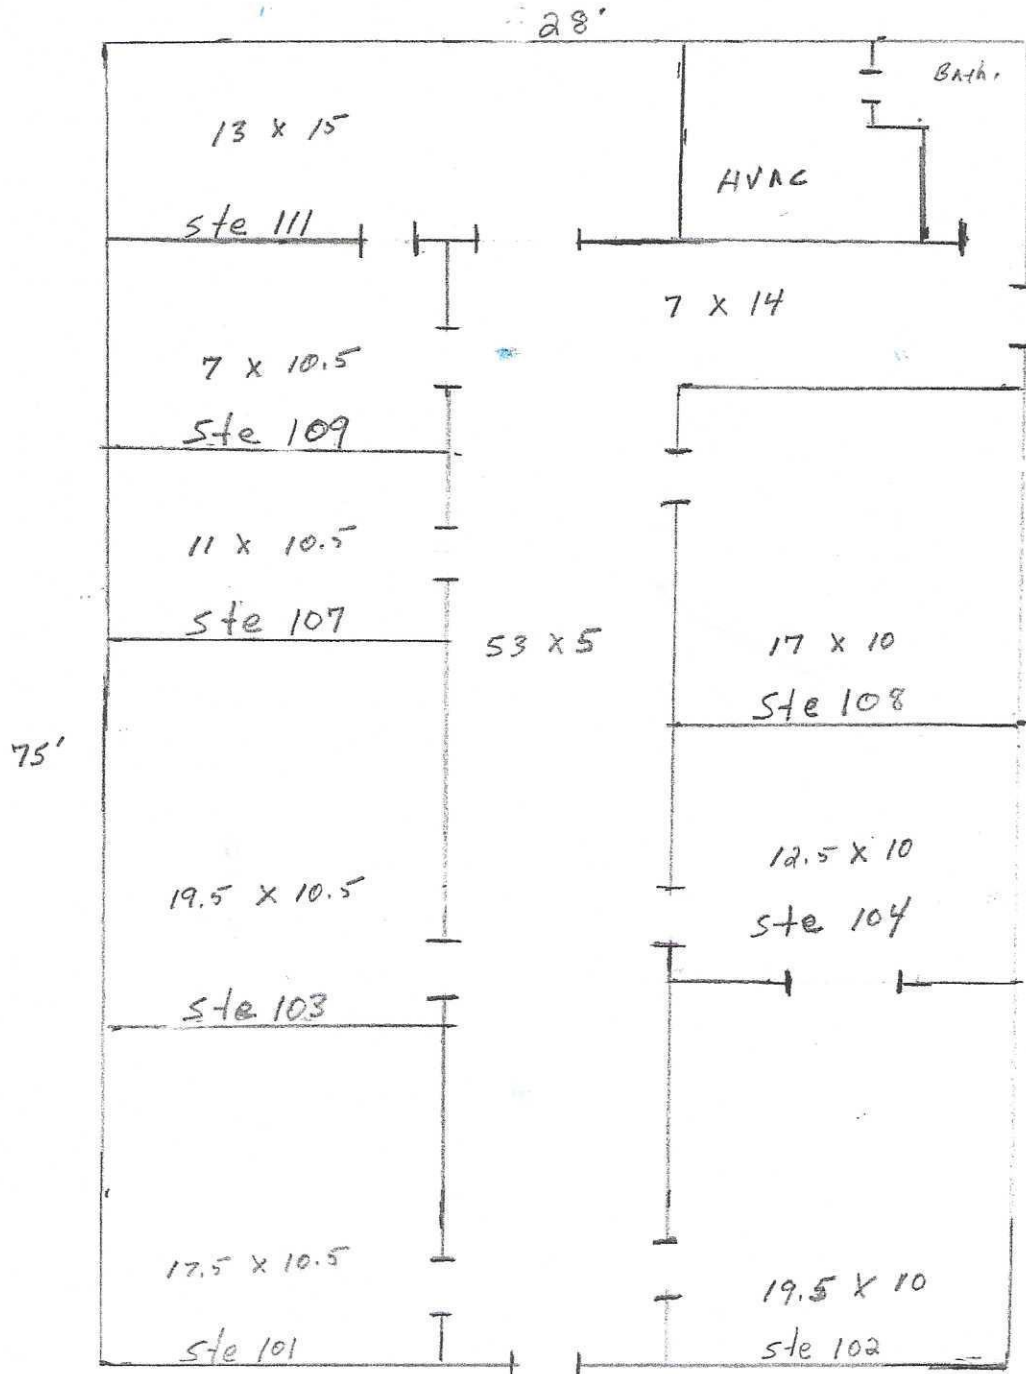

Kelley Building Floor Plan
Outside Measurement 28 X 75
Gross Space 2100 square feet
Net Rentable Space 1185 square feet
Suite 108 electrical service panel

Kelley Building
189 W Pike Street
Lawrenceville Ga 30046