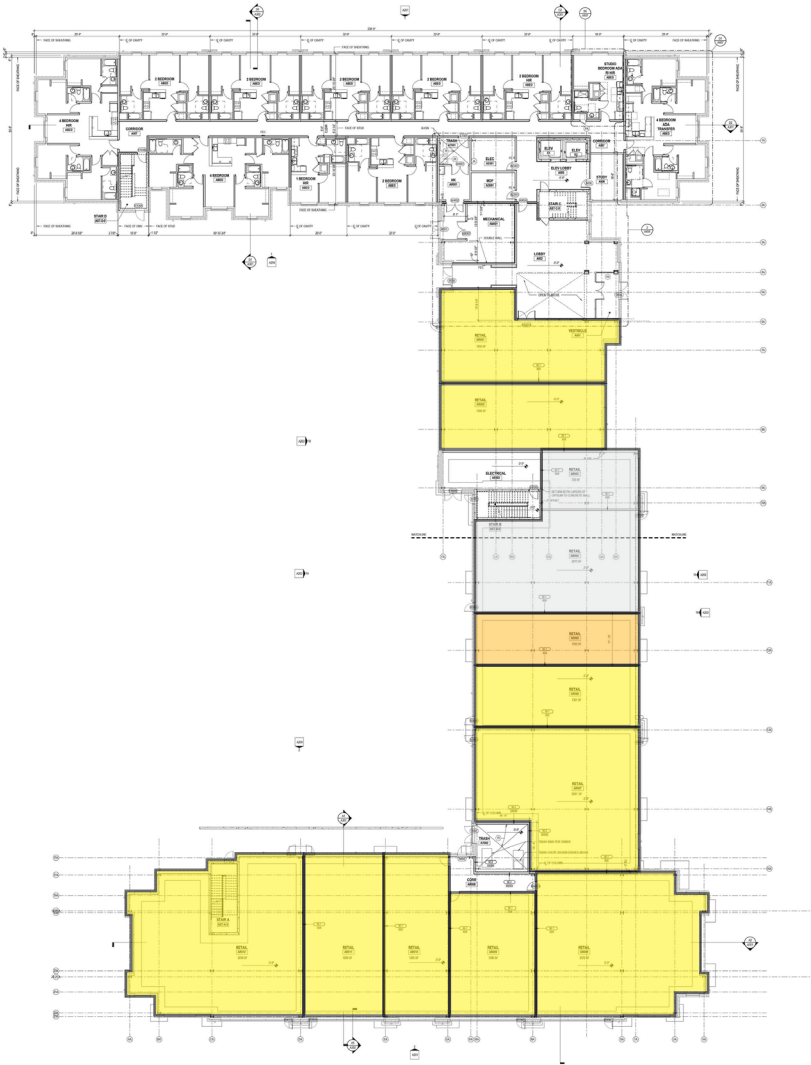

COLLEGE VIEW AT MISSISSIPPI STATE

COLLEGE VIEW DRIVE | STARKVILLE, MS 39762

ELEVATION CHANGES

CHARTER REALTY & DEVELOPMENT

Information contained in this document has been reviewed and approved by Charter Realty and Development; however, errors sometimes occur. Charter disclaims any warranty of any kind, expressed or implied, as to any matter whatsoever relating to this service. In no event shall Charter be liable for any indirect, special, incidental or consequential damages arising out of any use of or reliance on any content or materials contained herein.