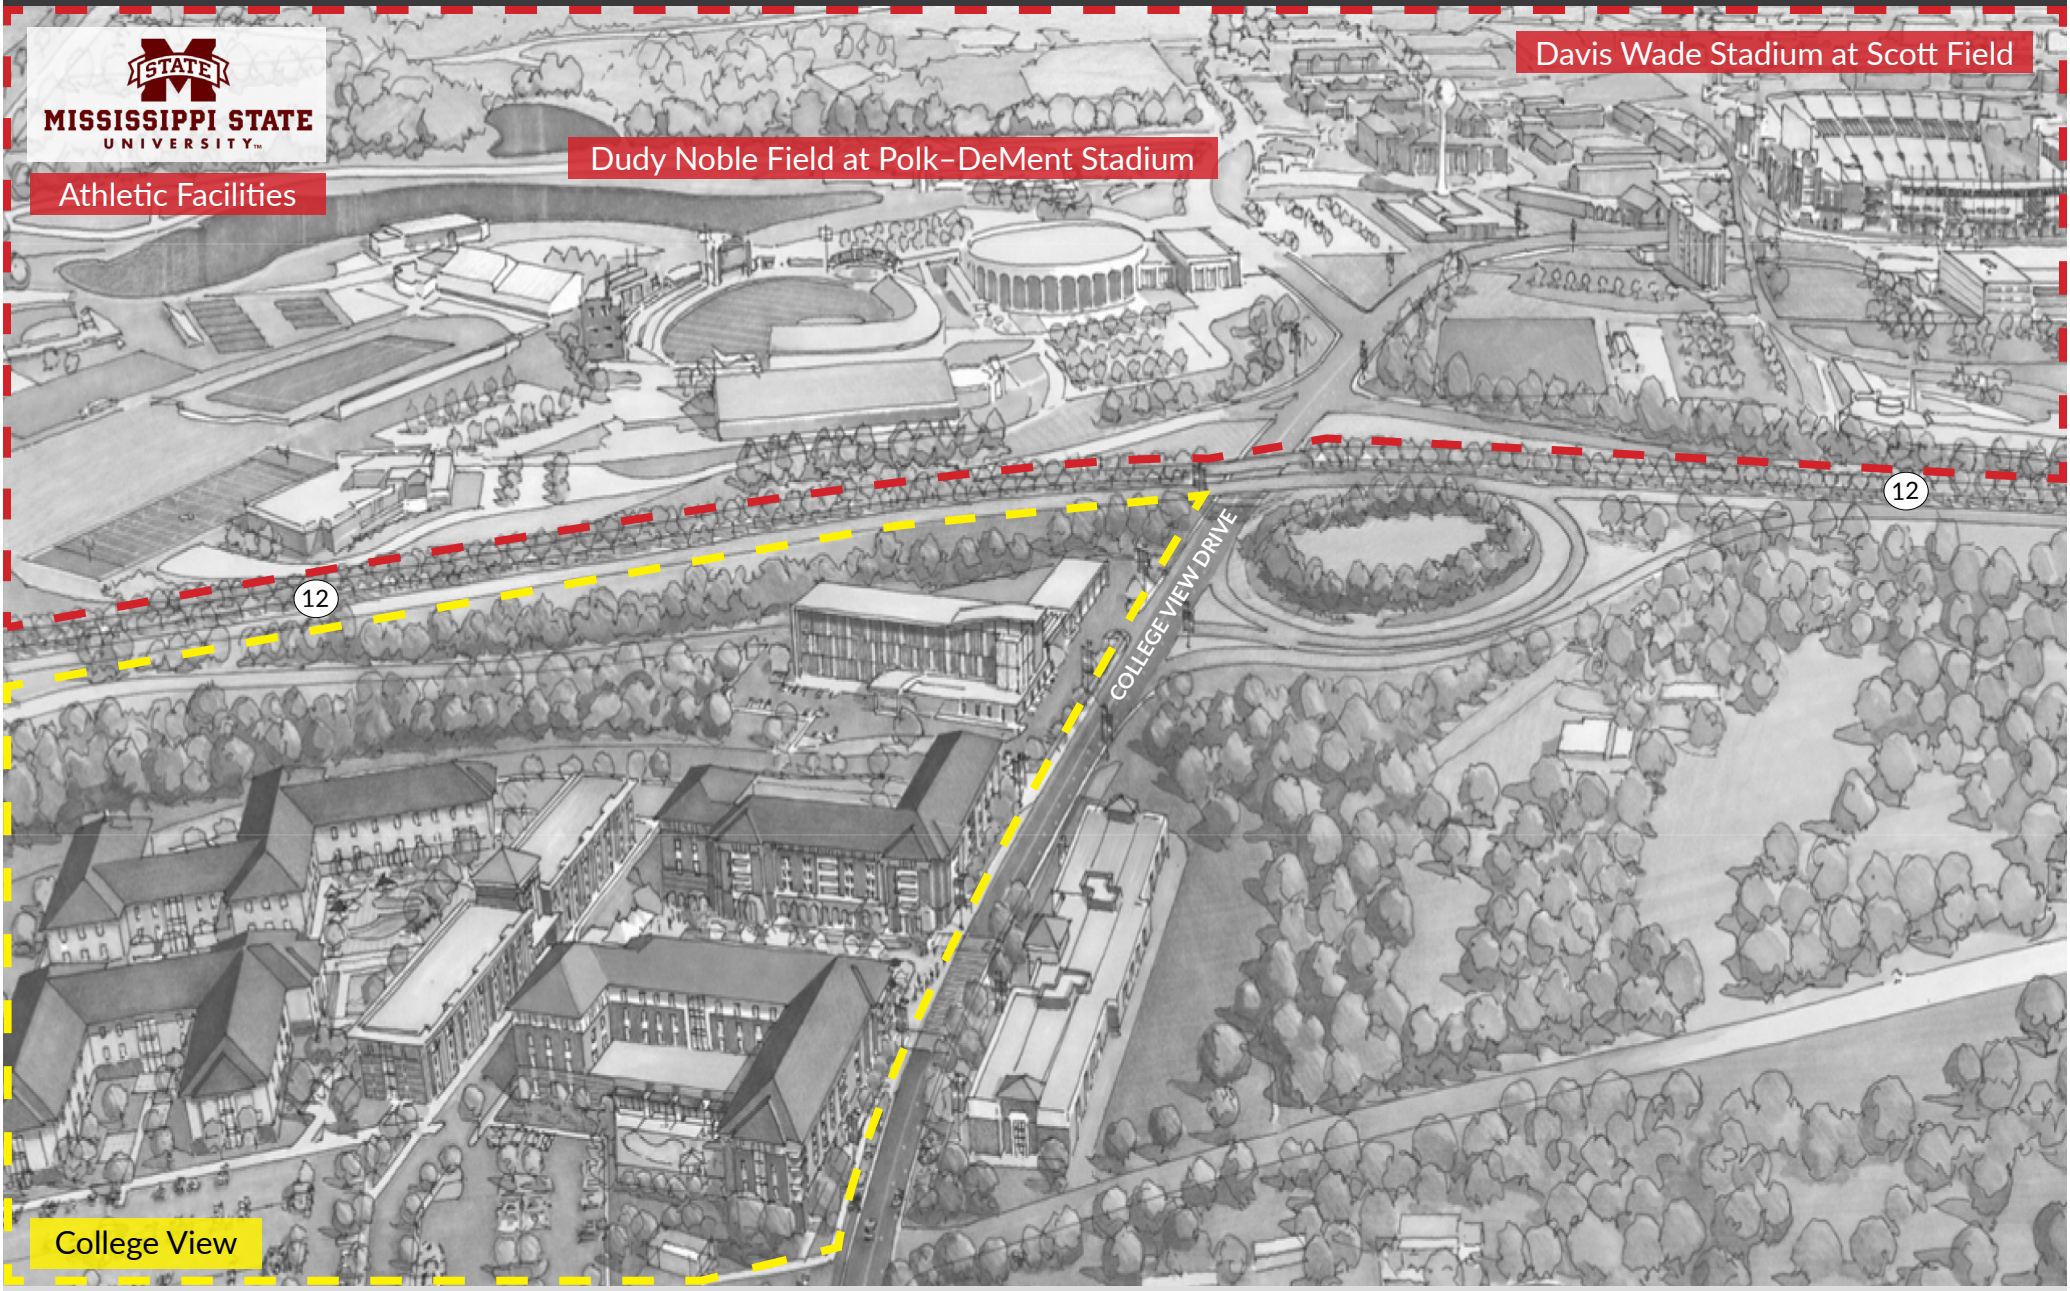

# COLLEGE VIEW AT MISSISSIPPI STATE

COLLEGE VIEW DRIVE | STARKVILLE, MS 39762

Athletic Facilities

Dudy Noble Field at Polk-DeMent Stadium

Davis Wade Stadium at Scott Field

College View

CHARTER REALTY & DEVELOPMENT  
Information contained in this document has been reviewed and approved by Charter Realty and Development; however, errors sometimes occur. Charter disclaims any warranty of any kind, expressed or implied, as to any matter whatsoever relating to this service. In no event shall Charter be liable for any indirect, special, incidental or consequential damages arising out of any use of or reliance on any content or materials contained herein.