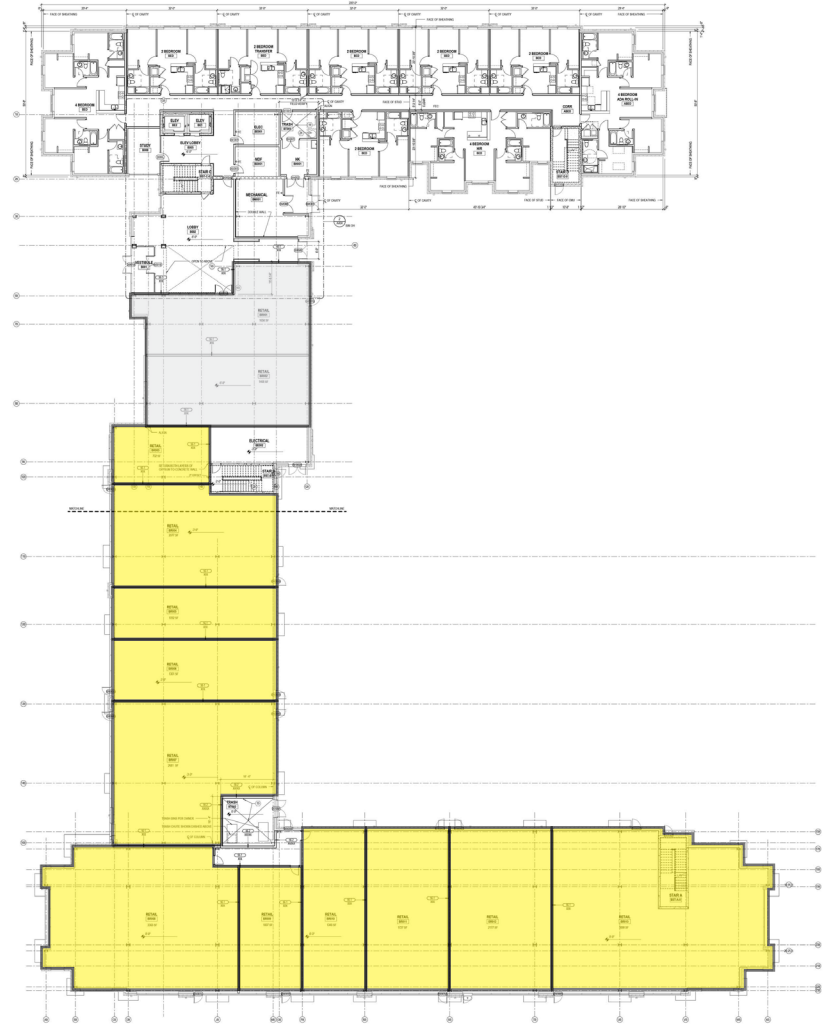

COLLEGE VIEW AT MISSISSIPPI STATE

COLLEGE VIEW DRIVE | STARKVILLE, MS 39762

ELEVATION CHANGES

CHARTER REALTY & DEVELOPMENT

Information contained in this document has been reviewed and approved by Charter Realty and Development; however, errors sometimes occur. Charter disclaims any warranty of any kind, expressed or implied, as to any matter whatsoever relating to this service. In no event shall Charter be liable for any indirect, special, incidental or consequential damages arising out of any use of or reliance on any content or materials contained herein.