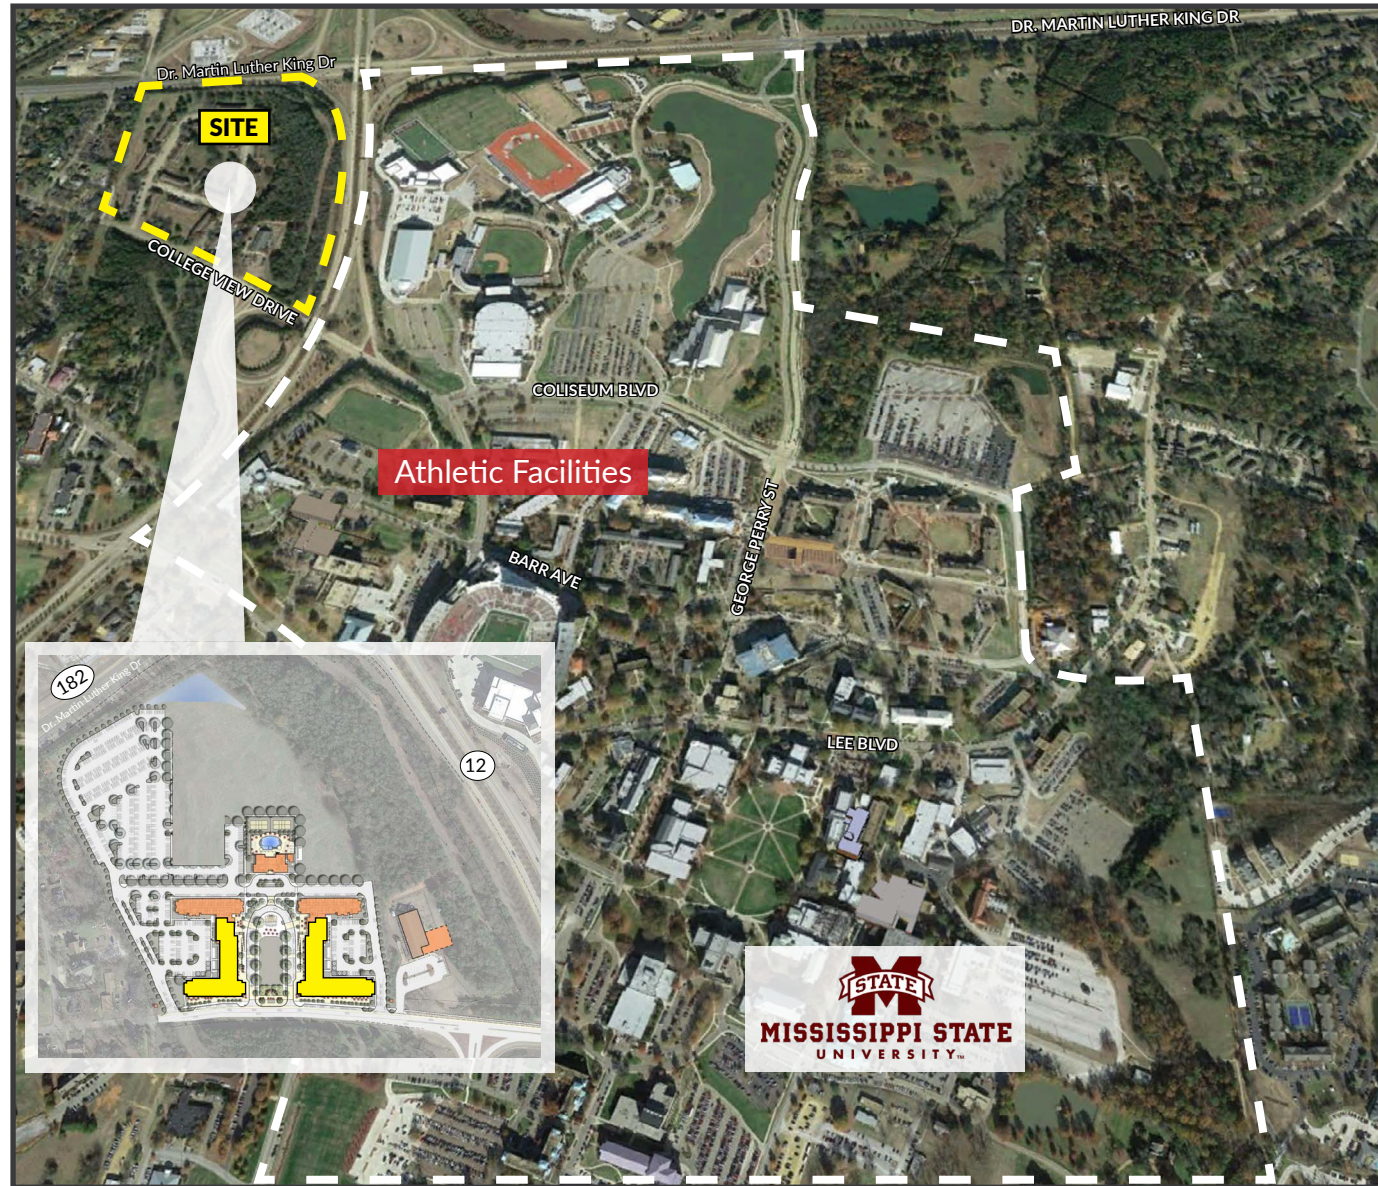

COLLEGE VIEW AT MISSISSIPPI STATE

COLLEGE VIEW DRIVE | STARKVILLE, MS 39762

PROPERTY INFORMATION

- NEW DEVELOPMENT
- Mixed use College housing and 50,000 sf of retail
- Closest retail to Mississippi State Campus (Enrollment - 21,622 students)
- Adjacent to football & baseball stadiums
- Great access to US 182 & Highway 12
- 1,600 residential beds
- 200 parking spaces for retail use, 743 parking spaces for residential use
- Spaces can be divided as small as 732sf
- Great outdoor area for dining
- Completion Date: July 2019
- Traffic Counts: Highway 182 - 18,000 vpd
  Highway 12 - 25,000vpd

AREA DEMOGRAPHICS

2017 DEMOGRAPHICS	3 MILE	5 MILE	7 MILE
POPULATION	32,480	39,306	43,755
AVERAGE HH INC	$53,375	$54,922	$55,956

*Flyover Video: www.youtube.com/watch?v=SxyYCIvSpNg&t=1s

CHARTER REALTY & DEVELOPMENT

Information contained in this document has been reviewed and approved by Charter Realty and Development; however, errors sometimes occur. Charter disclaims any warranty of any kind, expressed or implied, as to any matter whatsoever relating to this service. In no event shall Charter be liable for any indirect, special, incidental or consequential damages arising out of any use of or reliance on any content or materials contained herein.