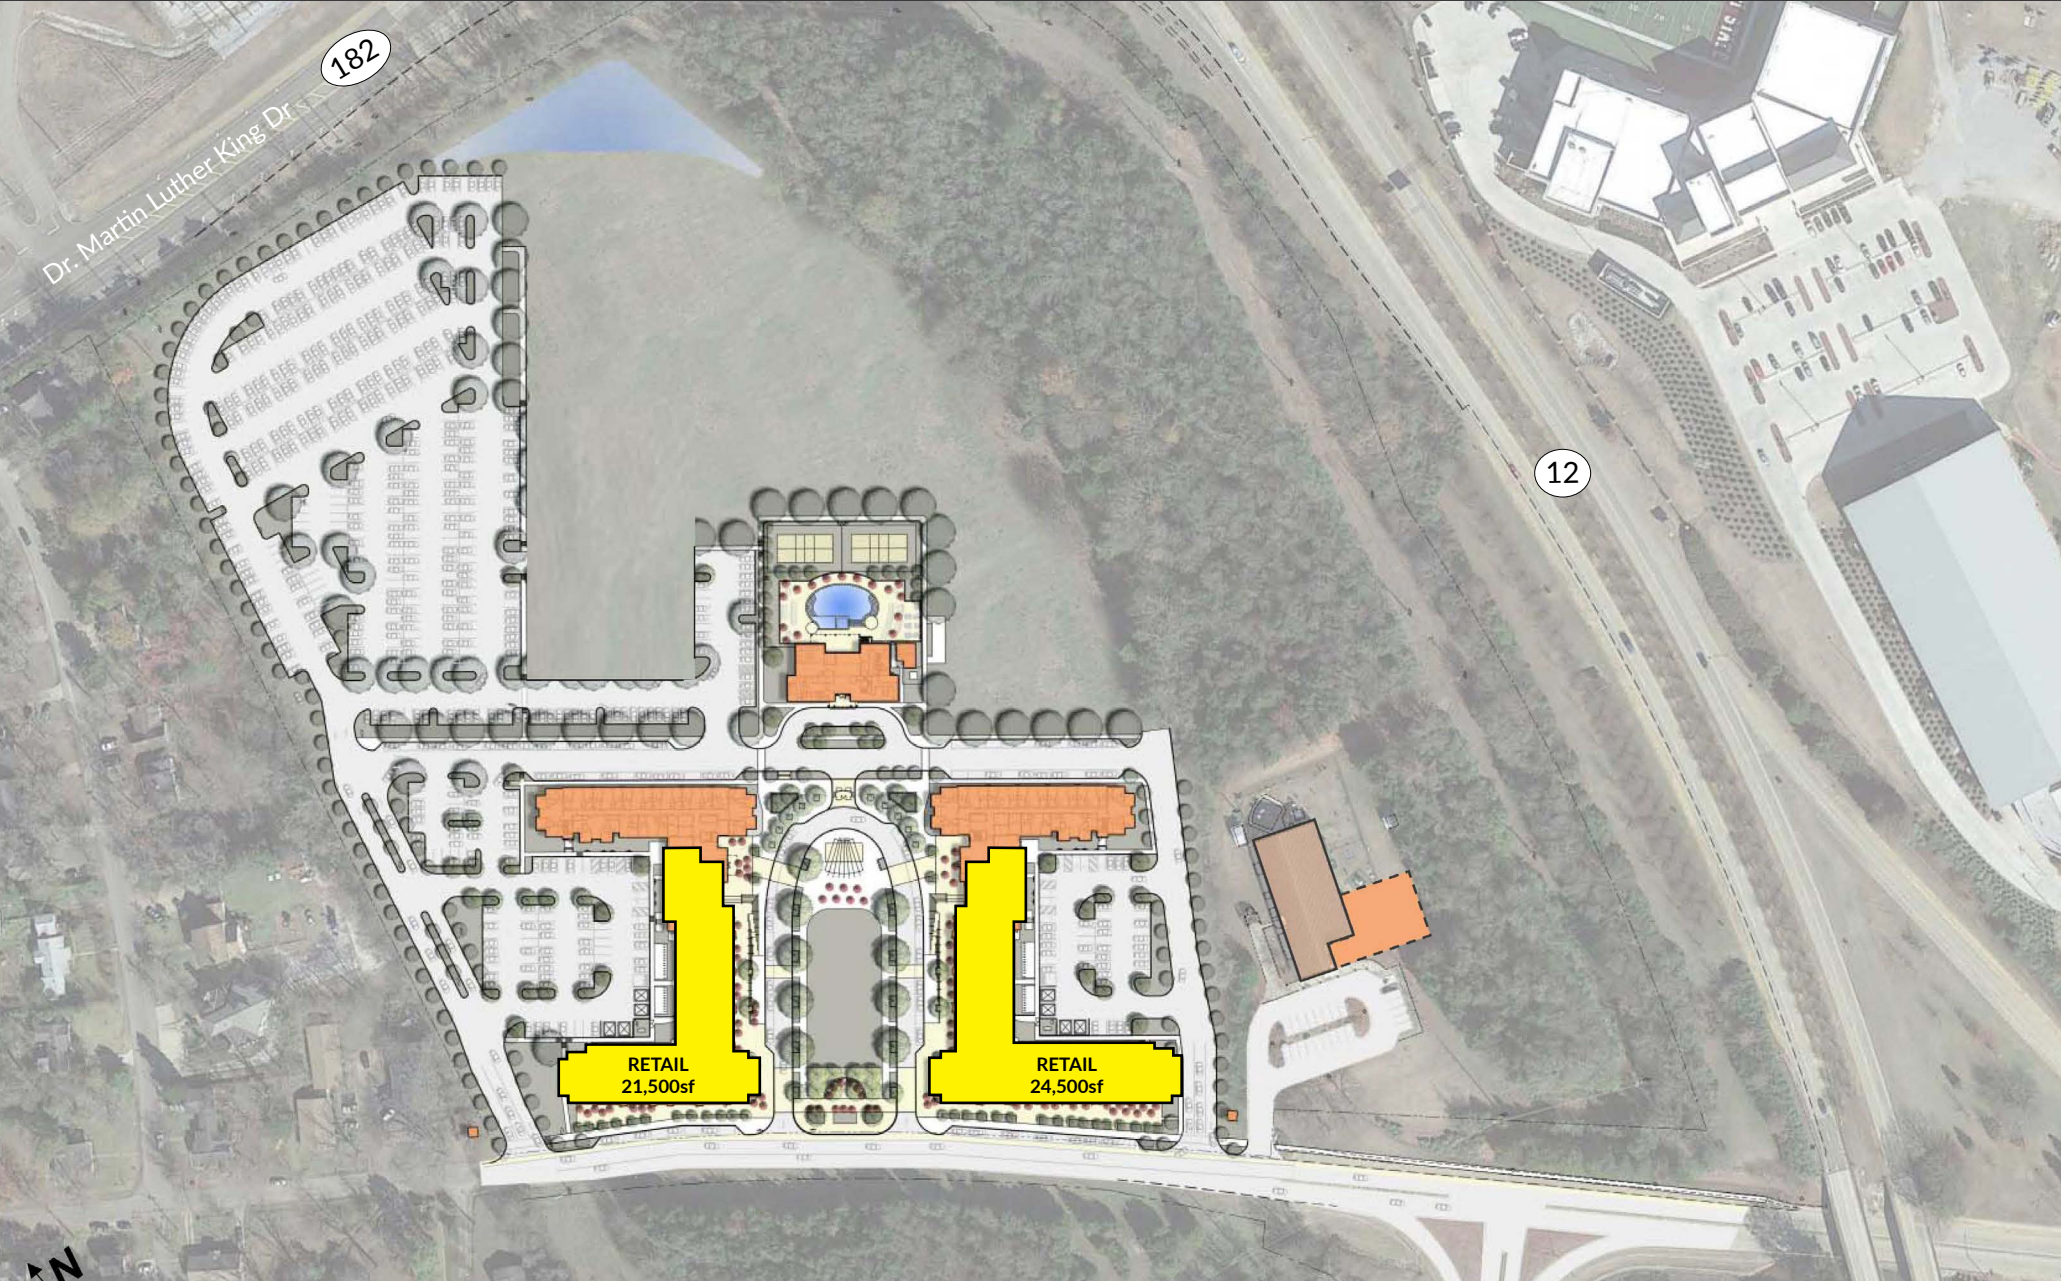

COLLEGE VIEW AT MISSISSIPPI STATE

COLLEGE VIEW DRIVE | STARKVILLE, MS 39762

CHARTER REALTY & DEVELOPMENT
Information contained in this document has been reviewed and approved by Charter Realty and Development; however, errors sometimes occur. Charter disclaims any warranty of any kind, expressed or implied, as to any matter whatsoever relating to this service. In no event shall Charter be liable for any indirect, special, incidental or consequential damages arising out of any use of or reliance on any content or materials contained herein.