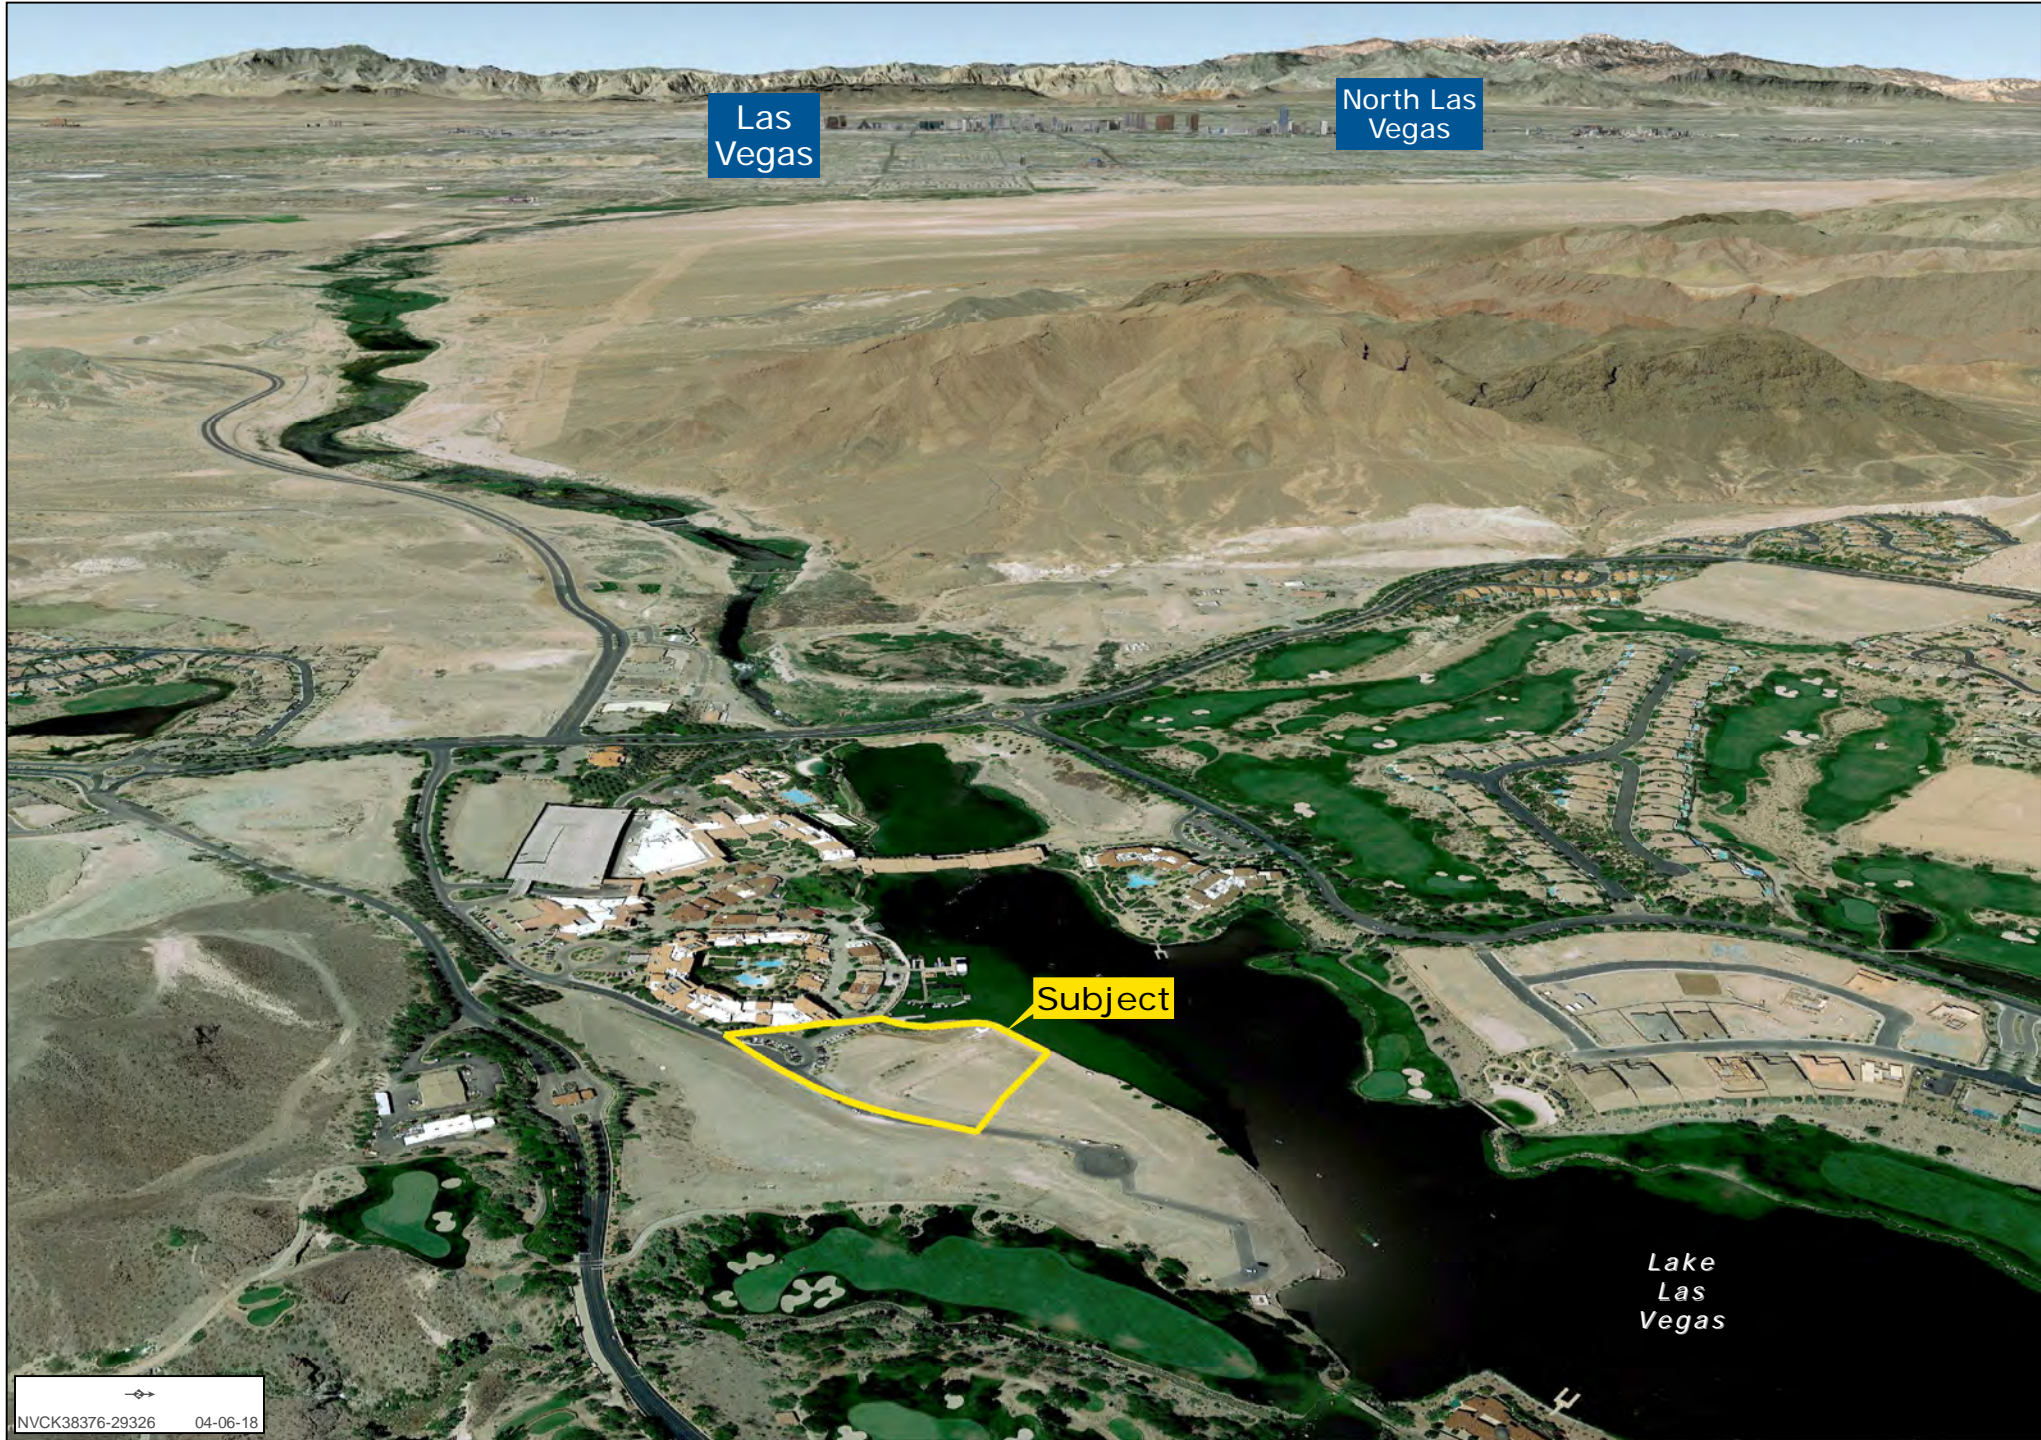

# LA SCALA CONDOS - LAKE LAS VEGAS

EXCLUSIVE LISTING | 70 STRADA VI VILLAGIO | HENDERSON, NEVADA

**OFFERING** Lake Las Vegas is sculpted from the colorful desert terrain of Southern Nevada nestled within the desert mountainside just 17 miles from the world renowned Las Vegas Strip. Boasting world-class hotels, dining, shopping and an abundance of recreational and entertainment amenities, and spectacular residential communities. This offering is one of a kind and irreplaceable.

**LOCATION** Subject property is located at 70 Strada Vi Villagio, Henderson, Nevada 89011 in the exclusive Lake Las Vegas Resort and Masterplanned community.

**ASKING PRICE** Submit Offers

**SIZE** ±3 acres

## COMMENTS

- Direct waterfront access
- Adjacent to Montelago Village

Rick Hildreth | rhildreth@landadvisors.com

410 South Rampart, Suite 390, Las Vegas, NV 89145 ph. 702.262.9199 | www.landadvisors.com

# OBLIQUE MAP

Rick Hildreth | 702.262.9199 | www.landadvisors.com

Las Vegas

North Las Vegas

Subject

Lake Las Vegas

  
NVCK38376-29326 04-06-18