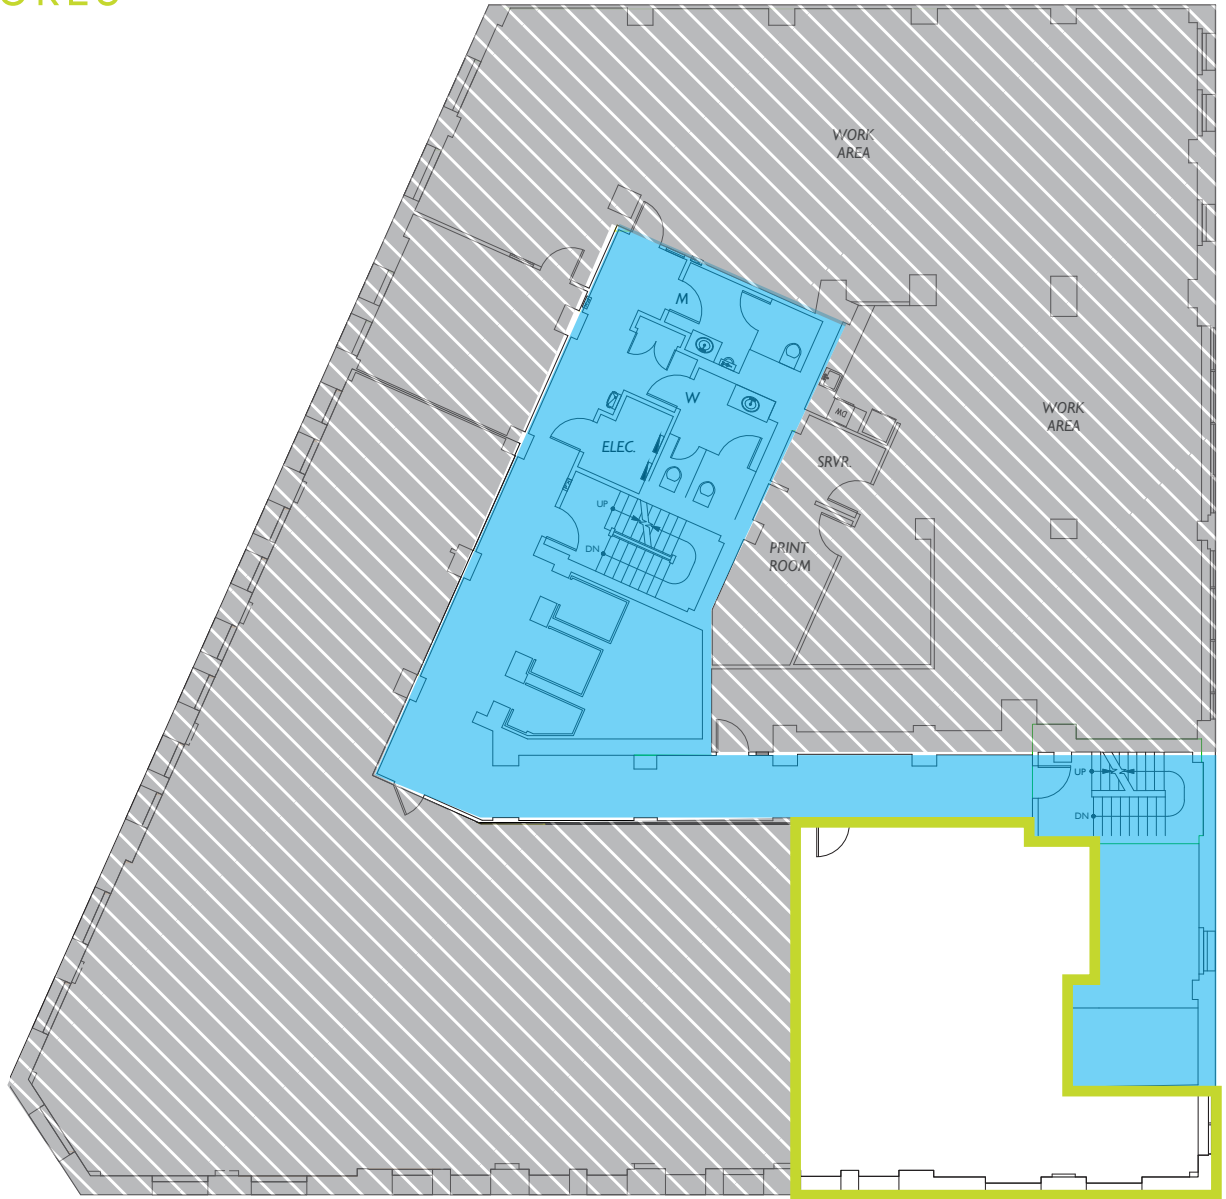

# SUITE 525

1,164 RSF  
AVAILABLE NOW

## SUITE FEATURES

- Open Layout
- Available now

CLICK TO  
GO BACK TO  
AVAILABILITIES

Damon McCartney  
(206) 838-7633  
mccartney@broderickgroup.com

David Greenwood  
(206) 838-7635  
greenwood@broderickgroup.com