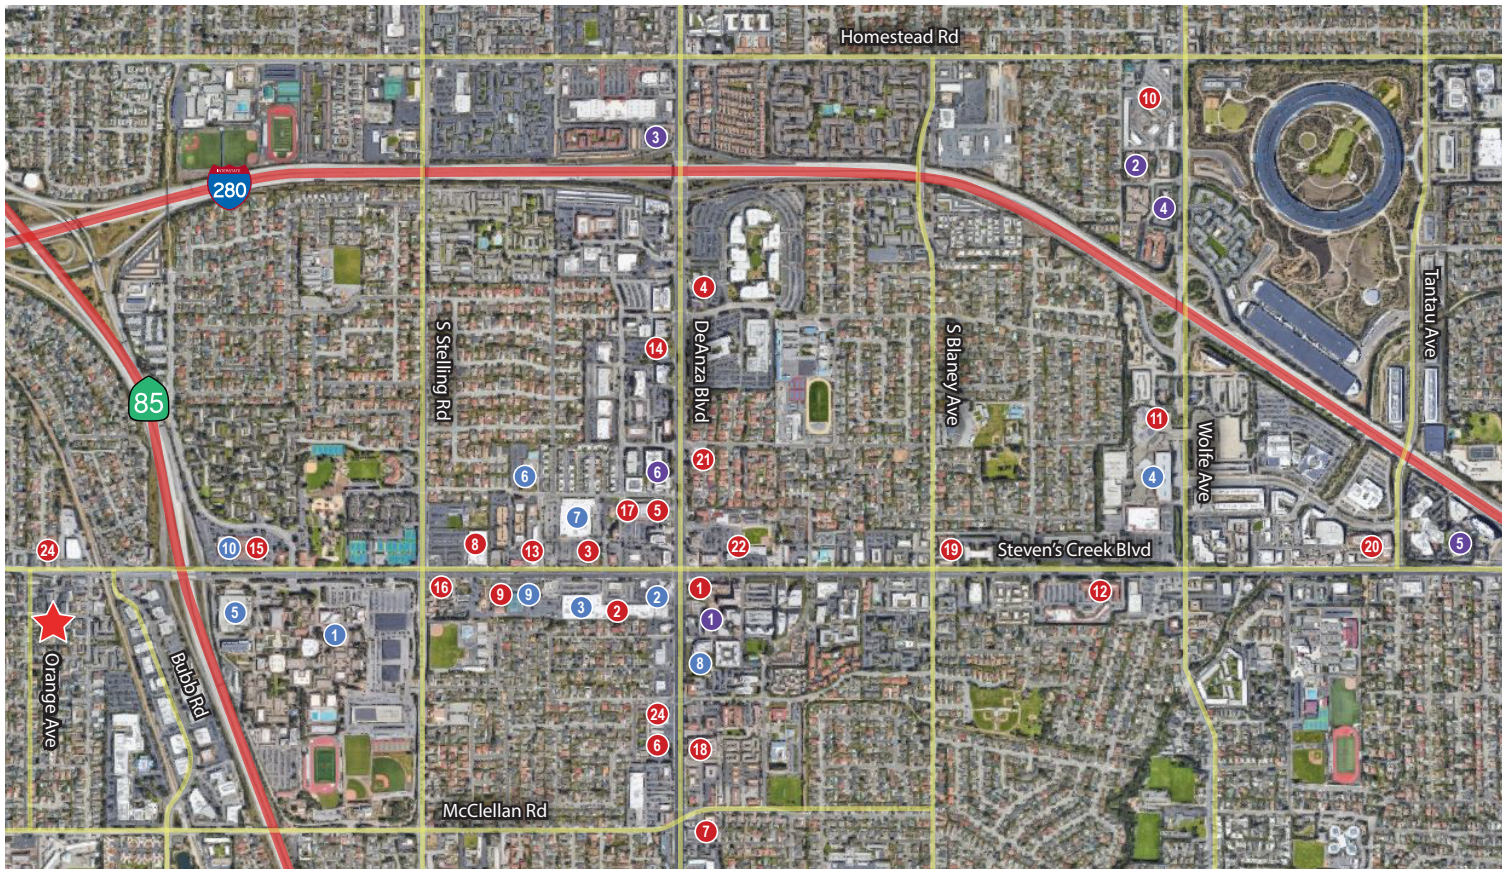

Creative Cupertino Office Space

10056 Orange Avenue (off Stevens Creek Boulevard)
Cupertino, CA

Office Size: ±800 SF

As exclusive agent(s), we are pleased to offer the following space:

- ◆ Perfect for Start-Ups/Professional Services!
- ◆ Walking Distance to Starbucks - Nearby Retail Amenities (See Amenities Map)
- ◆ Easy Access to Highway 85/280 Freeway!

Amenities Map

10056 Orange Avenue (off Stevens Creek Boulevard)

Cupertino, CA

● **RESTAURANTS/
GROCERY STORES**

- 1 Le Boulanger
Armadillo Willy's
Park Place Seafood Steaks
Starbucks
- 2 Noah's Bagels
Pizza My Heart
Starbucks Coffee
Hong Fu Gourmet Chinese
- 3 SK Noodle Inc.
Baja Fresh Mexican Grill
- 4 BJ's Restaurant &
Brew House
- 5 Mandarin Gourmet
- 6 Chipotle
Florentine Restaurant
Sushi Kuni
- 7 Subway Sandwiches
KFC
Taco Bell

- 15 Togo's Sandwiches
Jamba Juice
Coffee Society
Hobee's Restaurant
- 16 J&J Hawaiian BBQ Inc.
Panda Express
Ike's Lair
- 17 Marina Deli
- 18 Aquí
SmokeEaters
Starbucks
Trader Joe's
Burger King
Carl's Jr.
Holder's Country Inn
- 19 Quizno's Subs
- 20 Main Street Cupertino
- 21 Donut Wheel
- 22 Lee's Sandwiches
Café Torre
Bonjour Crepes
Flight Wine Bar
- 23 Amici's Pizza

- 24 Starbucks

● **HOTELS**

- 1 Cypress Hotel
- 2 Hilton Garden Inn
- 3 Cupertino Inn
- 4 Courtyard San Jose
- 5 Woodcrest Hotel
- 6 Aloft Hotel

AMENITIES

- 1 DeAnza College
- 2 FedEx Kinko's
- 3 TJ Maxx Home Goods
- 4 Vallco Mall
Bay Club
Bowlmor Lanes
Ice Rink
Benihana's
- 5 Flint Center
- 6 YMCA
- 7 Target
- 8 CVS
- 9 Staples
- 10 24 Fitness Express