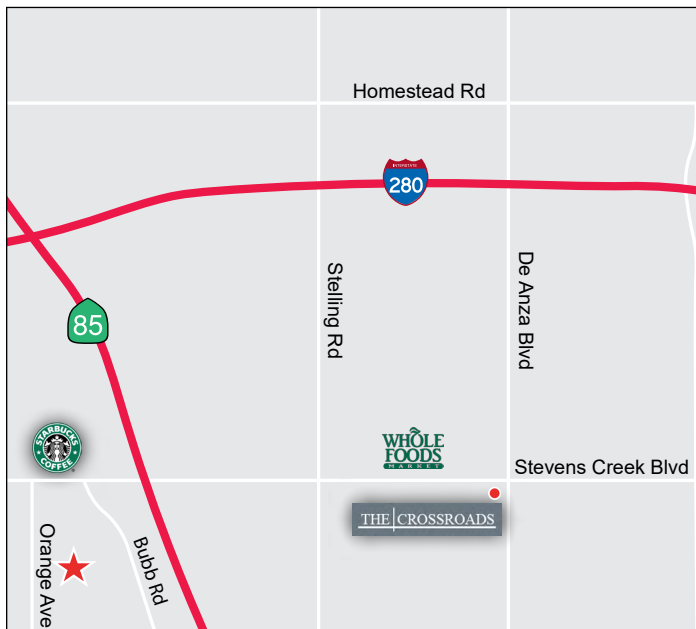

Creative Cupertino Office Space

10056 Orange Avenue (off Stevens Creek Boulevard)
Cupertino, CA

Office Size: ±800 SF

As exclusive agent(s), we are pleased to offer the following space:

- ◆ Perfect for Start-Ups/Professional Services!
- ◆ Walking Distance to Starbucks - Nearby Retail Amenities (See Amenities Map)
- ◆ Easy Access to Highway 85/280 Freeway!

Amenities Map

10056 Orange Avenue (off Stevens Creek Boulevard)

Cupertino, CA

● **RESTAURANTS/
GROCERY STORES**

- 1 Le Boulanger
Armadillo Willy's
Park Place Seafood Steaks
Starbucks
- 2 Noah's Bagels
Pizza My Heart
Starbucks Coffee
Hong Fu Gourmet Chinese
- 3 SK Noodle Inc.
Baja Fresh Mexican Grill
- 4 BJ's Restaurant &
Brew House
- 5 Mandarin Gourmet
- 6 Chipotle
Florentine Restaurant
Sushi Kuni
- 7 Subway Sandwiches
KFC
Taco Bell

- 15 Togo's Sandwiches
Jamba Juice
Coffee Society
Hobee's Restaurant
- 16 J&J Hawaiian BBQ Inc.
Panda Express
Ike's Lair
- 17 Marina Deli
- 18 Aquí
SmokeEaters
Starbucks
Trader Joe's
Burger King
Carl's Jr.
Holder's Country Inn
- 19 Quizno's Subs
- 20 Main Street Cupertino
- 21 Donut Wheel
- 22 Lee's Sandwiches
Café Torre
Bonjour Crepes
Flight Wine Bar
- 23 Amici's Pizza

- 24 Starbucks

● **HOTELS**

- 1 Cypress Hotel
- 2 Hilton Garden Inn
- 3 Cupertino Inn
- 4 Courtyard San Jose
- 5 Woodcrest Hotel
- 6 Aloft Hotel

AMENITIES

- 1 DeAnza College
- 2 FedEx Kinko's
- 3 TJ Maxx Home Goods
- 4 Vallco Mall
Bay Club
Bowlmor Lanes
Ice Rink
Benihana's
- 5 Flint Center
- 6 YMCA
- 7 Target
- 8 CVS
- 9 Staples
- 10 24 Fitness Express