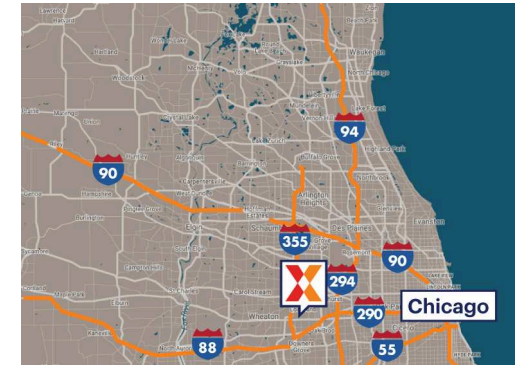

High Point Centre

Chicago-Naperville-Elgin, IL-IN-WI

41.8591, -88.0047

401-581 East Roosevelt Road | Lombard, IL 60148-4642

Center Size: 245,497 SF

Demographics	1 Mile	3 Mile	5 Mile
	11,321	100,585	267,185
	4,491	39,589	100,511
	\$99,153	\$106,610	\$118,409

Prime commercial location with signaled access on Roosevelt Rd, a major east/west corridor, with 42,000 vehicles daily

Surrounded by a dense population of 101,000+ with an average household income of \$107,000+ within a 3-mile radius

High Point Centre

Chicago-Naperville-Elgin, IL-IN-WI

41.8591, -88.0047

401-581 East Roosevelt Road | Lombard, IL 60148-4642

Available Space

101	1,800 SF
300/304	2,250 SF
320	12,888 SF
350	25,612 SF
354	3,360 SF
360	62,000 SF
505	1,318 SF
506	1,549 SF
700A	5,316 SF
700B	2,700 SF