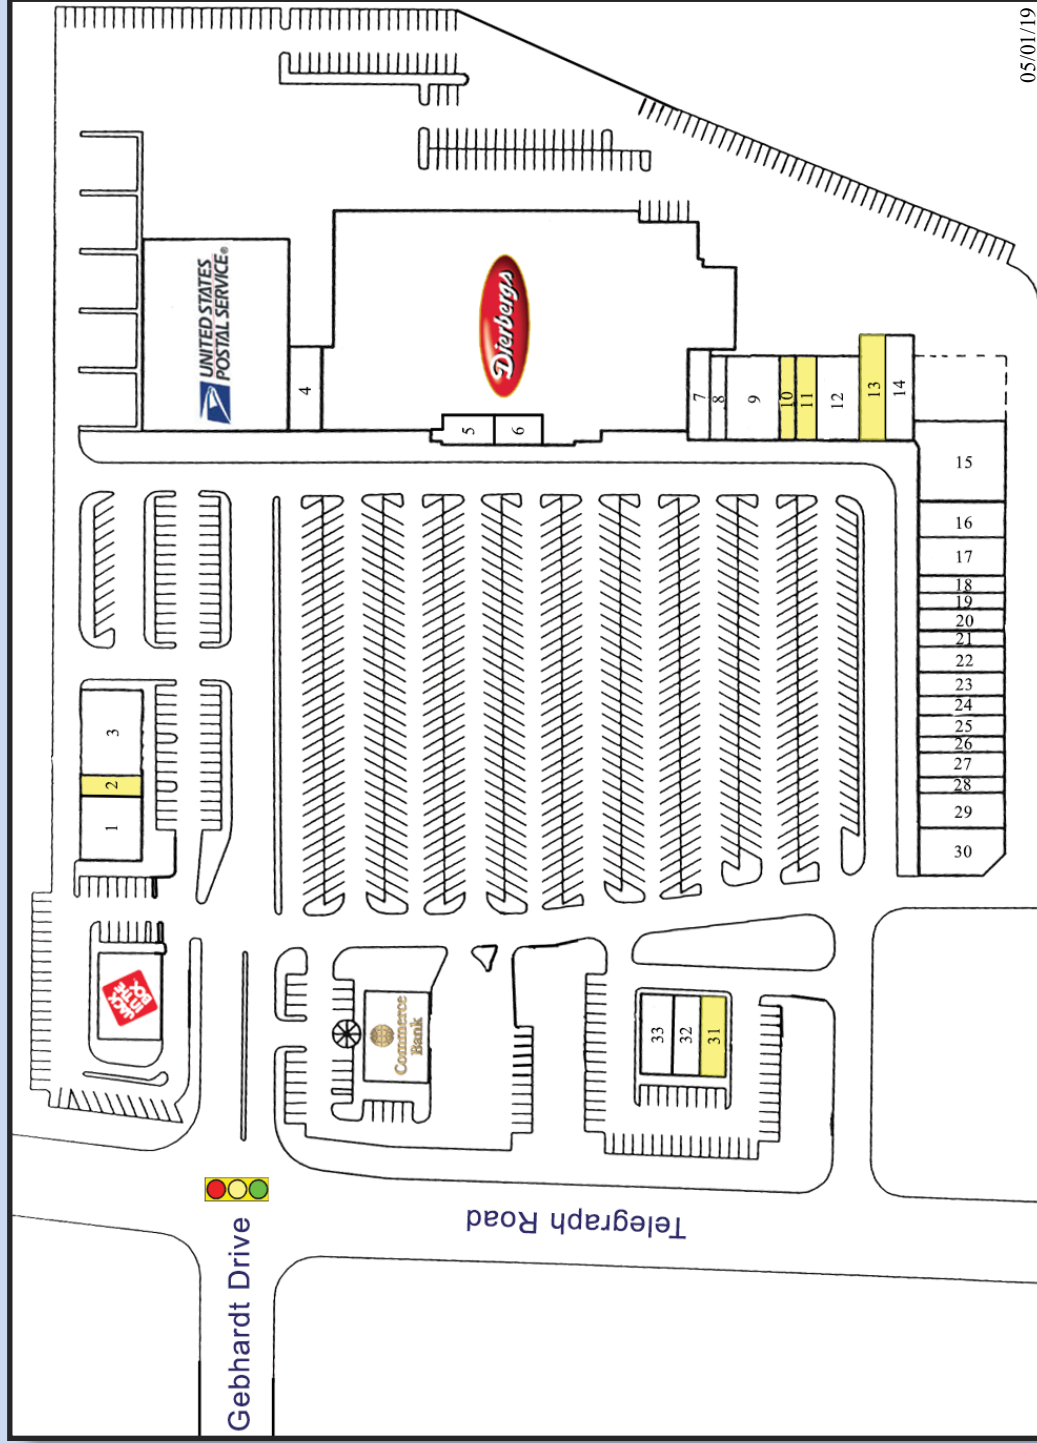

# Telegraph Plaza

Telegraph Road at Gebhardt Drive  
St. Louis, Missouri

Space	Tenant	Sq. Ft.
1	Treats Unleashed	3,600
2	Available	1,200
3	Auto Tire	4,800
4	Hunan Royal	2,400
5	Supercuts	1,393
6	UPS Store	1,109
7	Concord Cleaners	1,720
8	Custom Cuts	1,185
9	First Watch	4,000
10	Available	1,200
11	Available	1,600
12	Massage Envy	3,175
13	Available	2,500
14	Orange Leaf	2,500
15	Planet Child Care	6,000
16	St. Louis Tan Co.	2,640
17	Orangetheory Fitness	2,880
18	Edward Jones	1,280
19	Expedia CruiseShipCenters	1,200
20	Pizza Hut	1,600
21	Wild Flowers	1,200
22	Great Lengths Salon	1,946
23	Ronald Arconati, D.C.	1,760
24	Wine & Design	1,440
25	Dr. Chet Welker, DDS	1,600
26	Icing Cafe	1,200
27	H & R Block	1,824
28	Queen Nail	1,200
29	Crown Optical	2,620
30	St. Louis Bread Co	3,350
31	Available	1,816
32	Marshall Wireless	1,854
33	Clarkson Eyecare	2,330