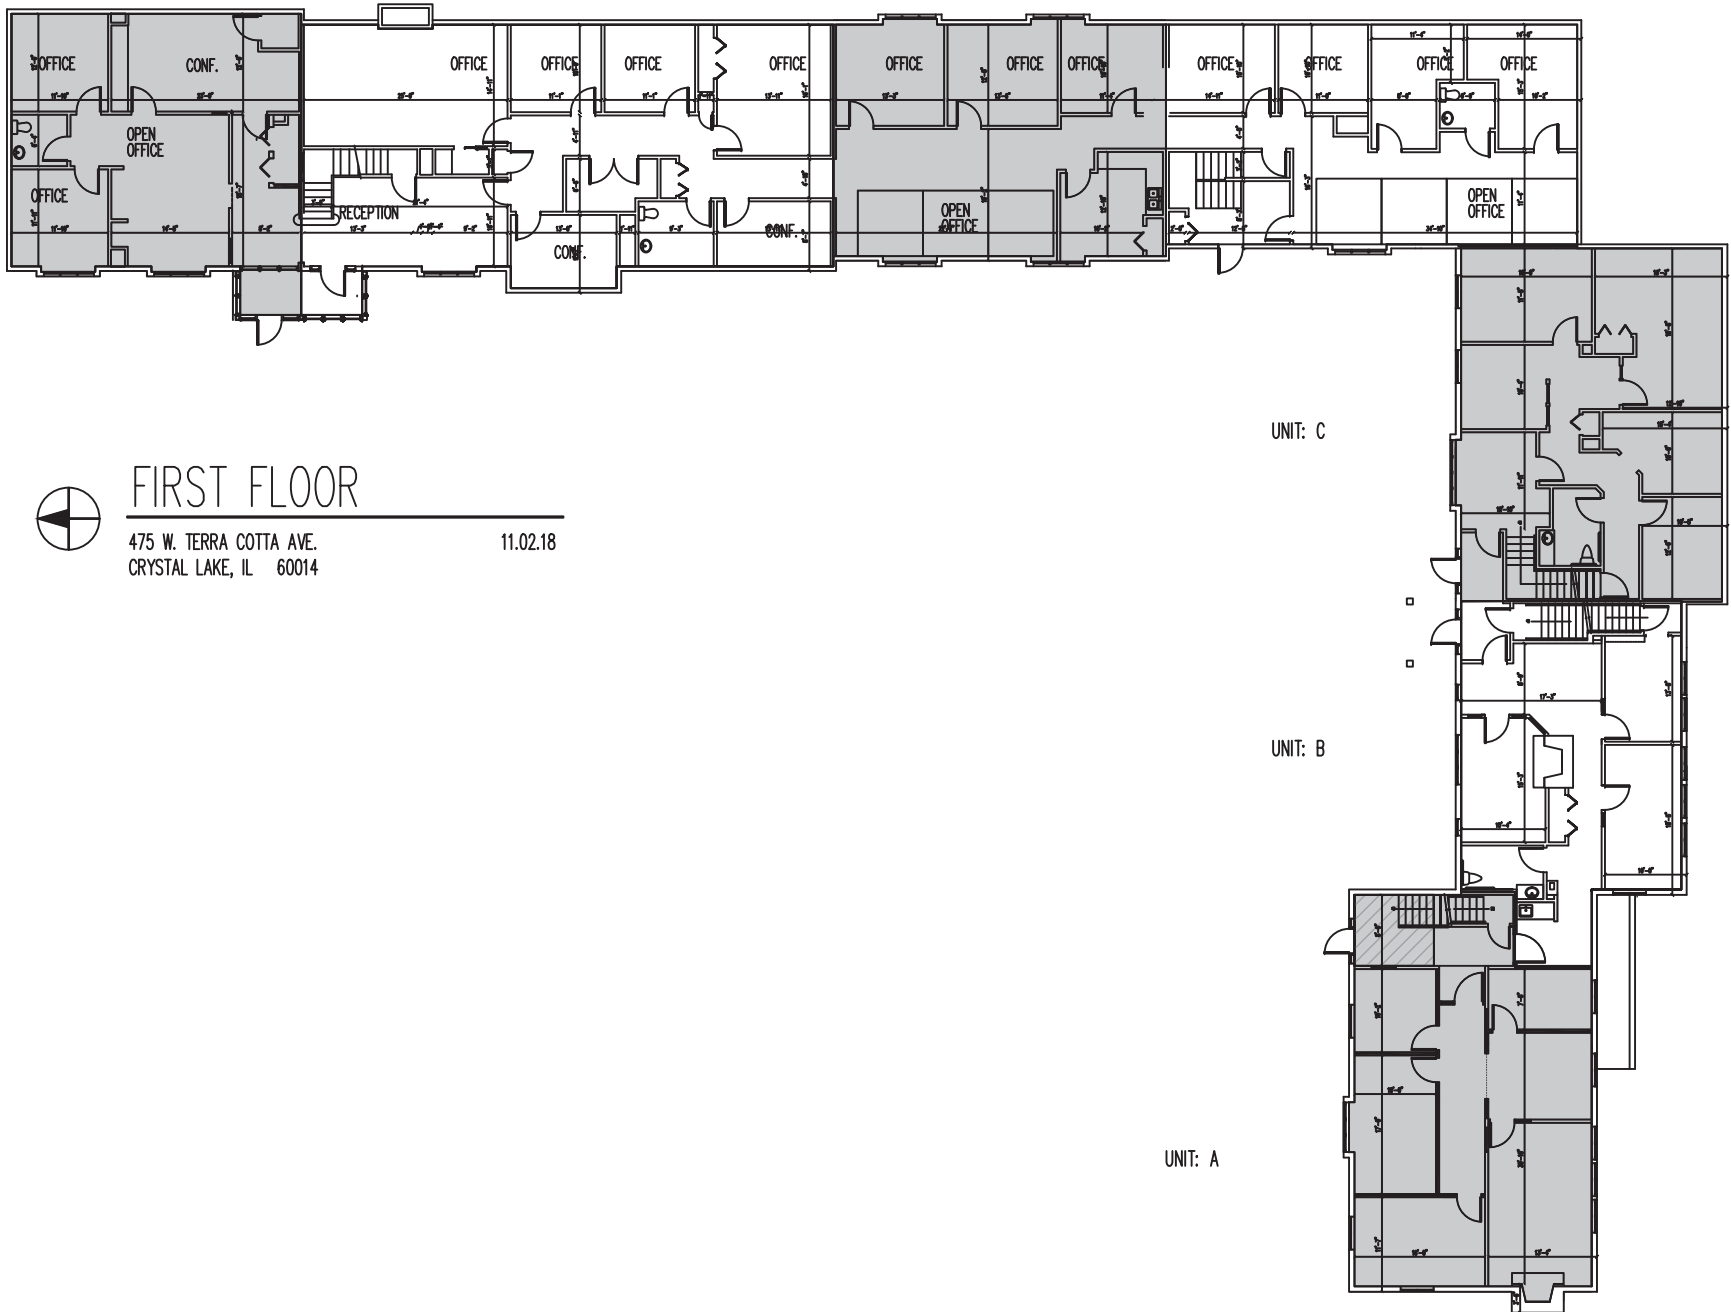

UNIT: F
FIRST FLOOR

UNIT: E

UNIT: D- EXTENSION

UNIT: D

FIRST FLOOR

475 W. TERRA COTTA AVE.
CRYSTAL LAKE, IL 60014

11.02.18