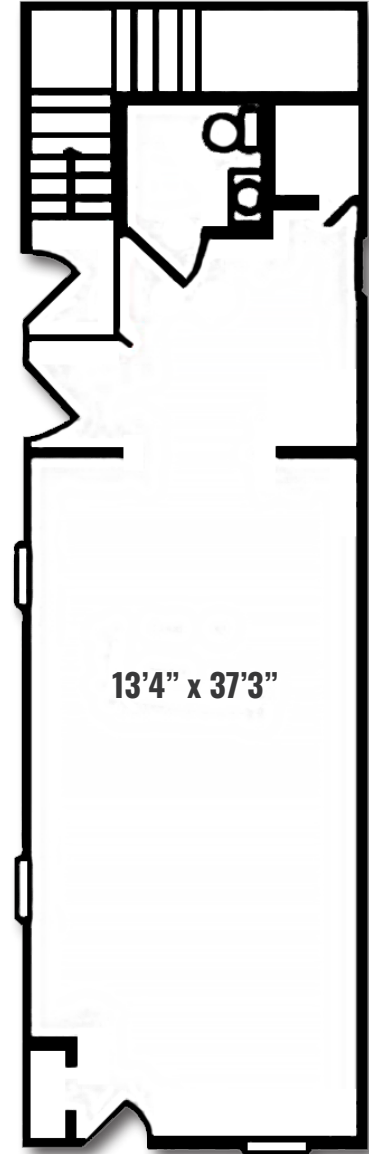

FOR LEASE

Anne Arundel County, MD

106 SOUTH STREET

ANNAPOLIS, MARYLAND 21401

AVAILABLE

556 sf

BUILDING SIZE

2,400 sf

RENTAL RATE

\$28.00/sf, Modified Gross

HIGHLIGHTS

- ▶ First floor office suite with excellent street visibility
- ▶ Located in Historic Downtown Annapolis and within walking distance to many fine dining restaurants, retail shops, and the water taxi
- ▶ Just one block off Church Circle and adjacent to the County Courthouse
- ▶ Built in 1875