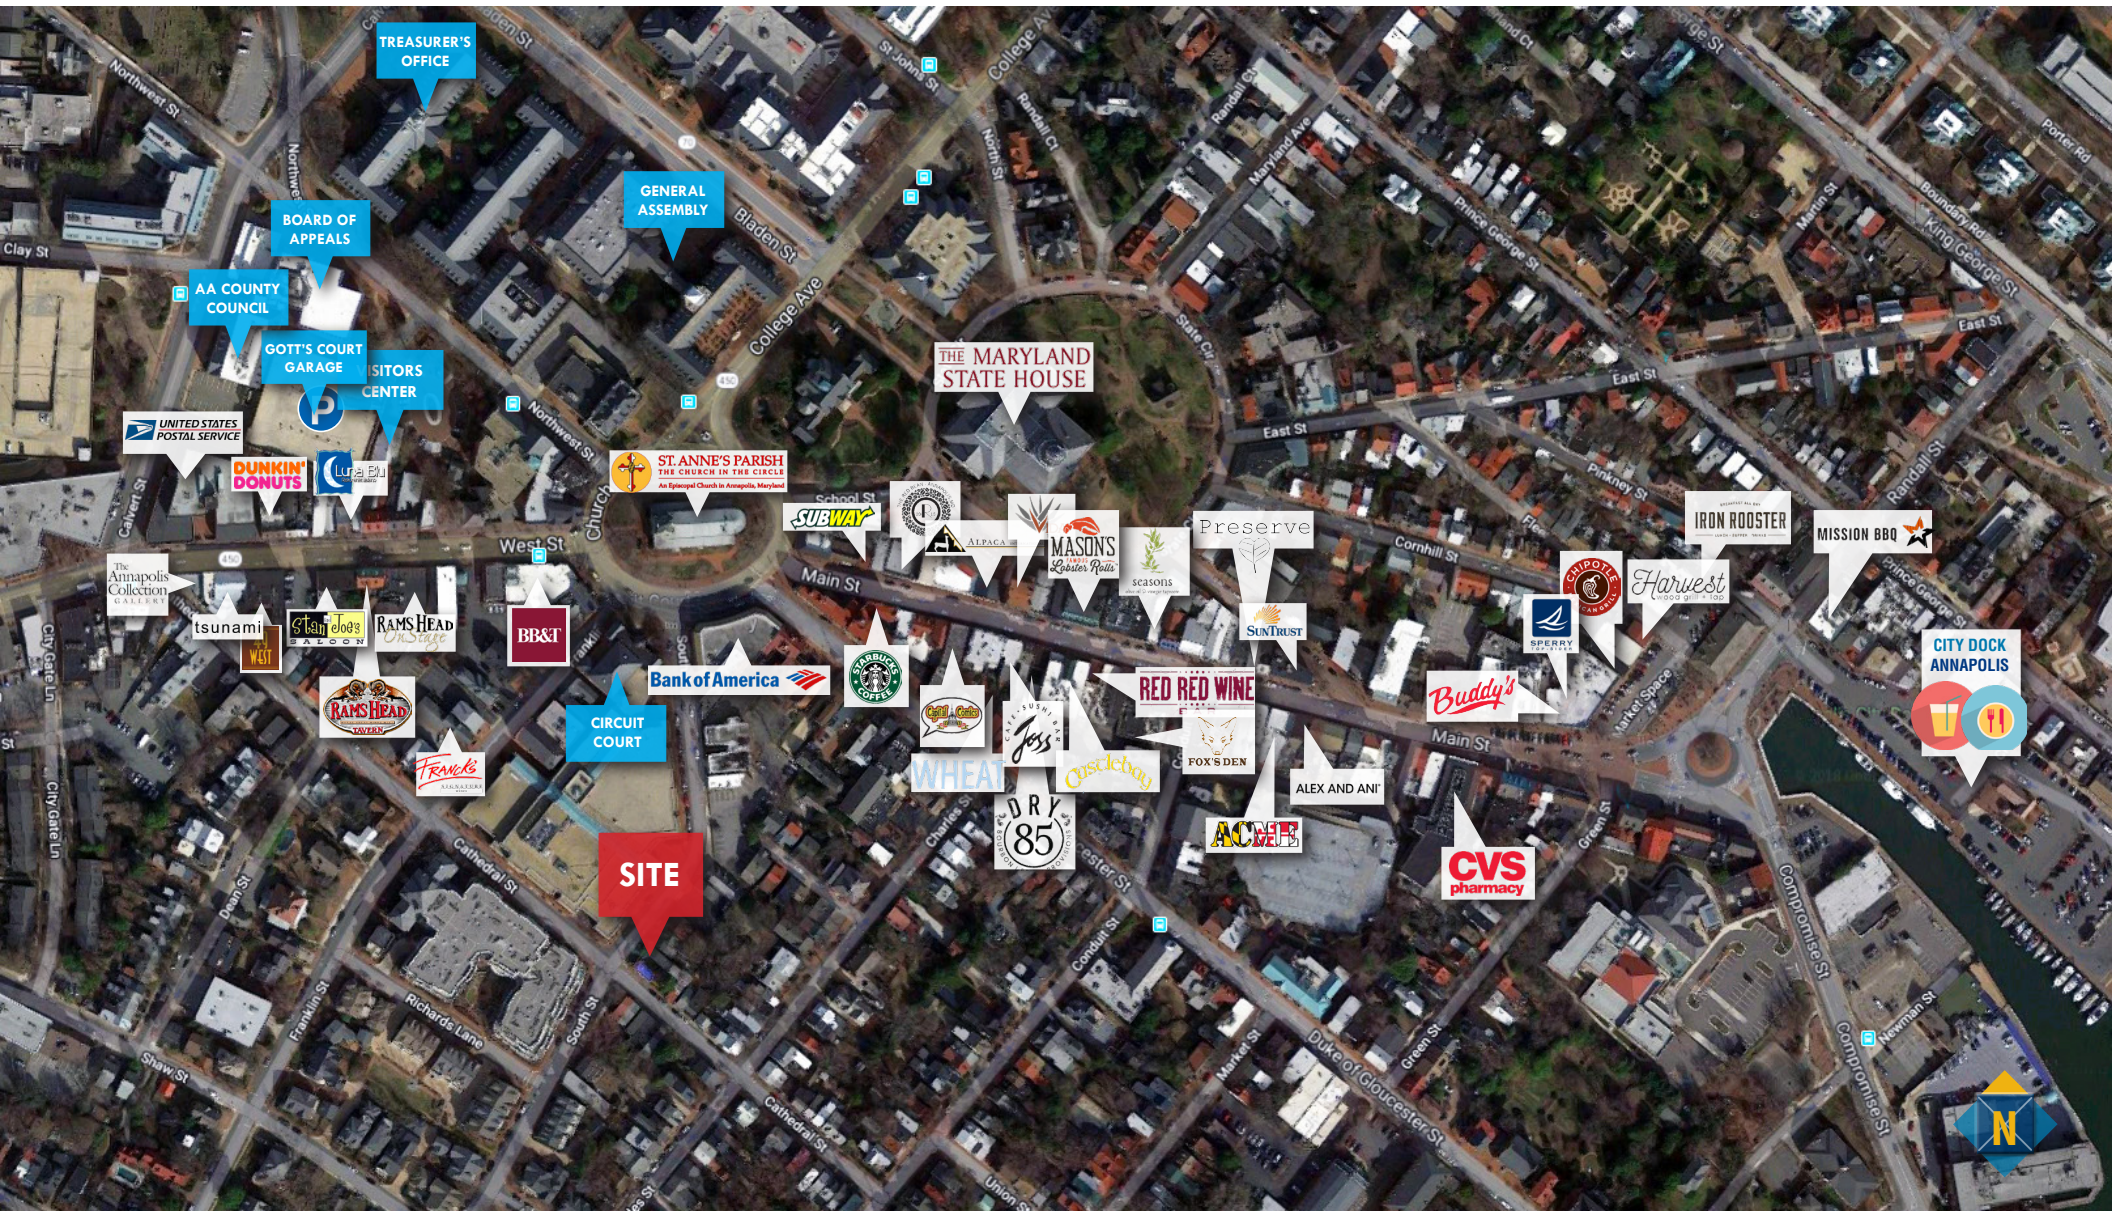

FOR LEASE

Anne Arundel County, MD

106 SOUTH STREET

ANNAPOLIS, MARYLAND 21401

AVAILABLE

556 sf

BUILDING SIZE

2,400 sf

RENTAL RATE

\$28.00/sf, Modified Gross

HIGHLIGHTS

- ▶ First floor office suite with excellent street visibility
- ▶ Located in Historic Downtown Annapolis and within walking distance to many fine dining restaurants, retail shops, and the water taxi
- ▶ Just one block off Church Circle and adjacent to the County Courthouse
- ▶ Built in 1875

FOR LEASE

Anne Arundel County, MD

LOCAL AMENITIES

106 SOUTH STREET | ANNAPOLIS, MARYLAND 21401

FOR LEASE

Anne Arundel County, MD

LOCATION

106 SOUTH STREET | ANNAPOLIS, MARYLAND 21401