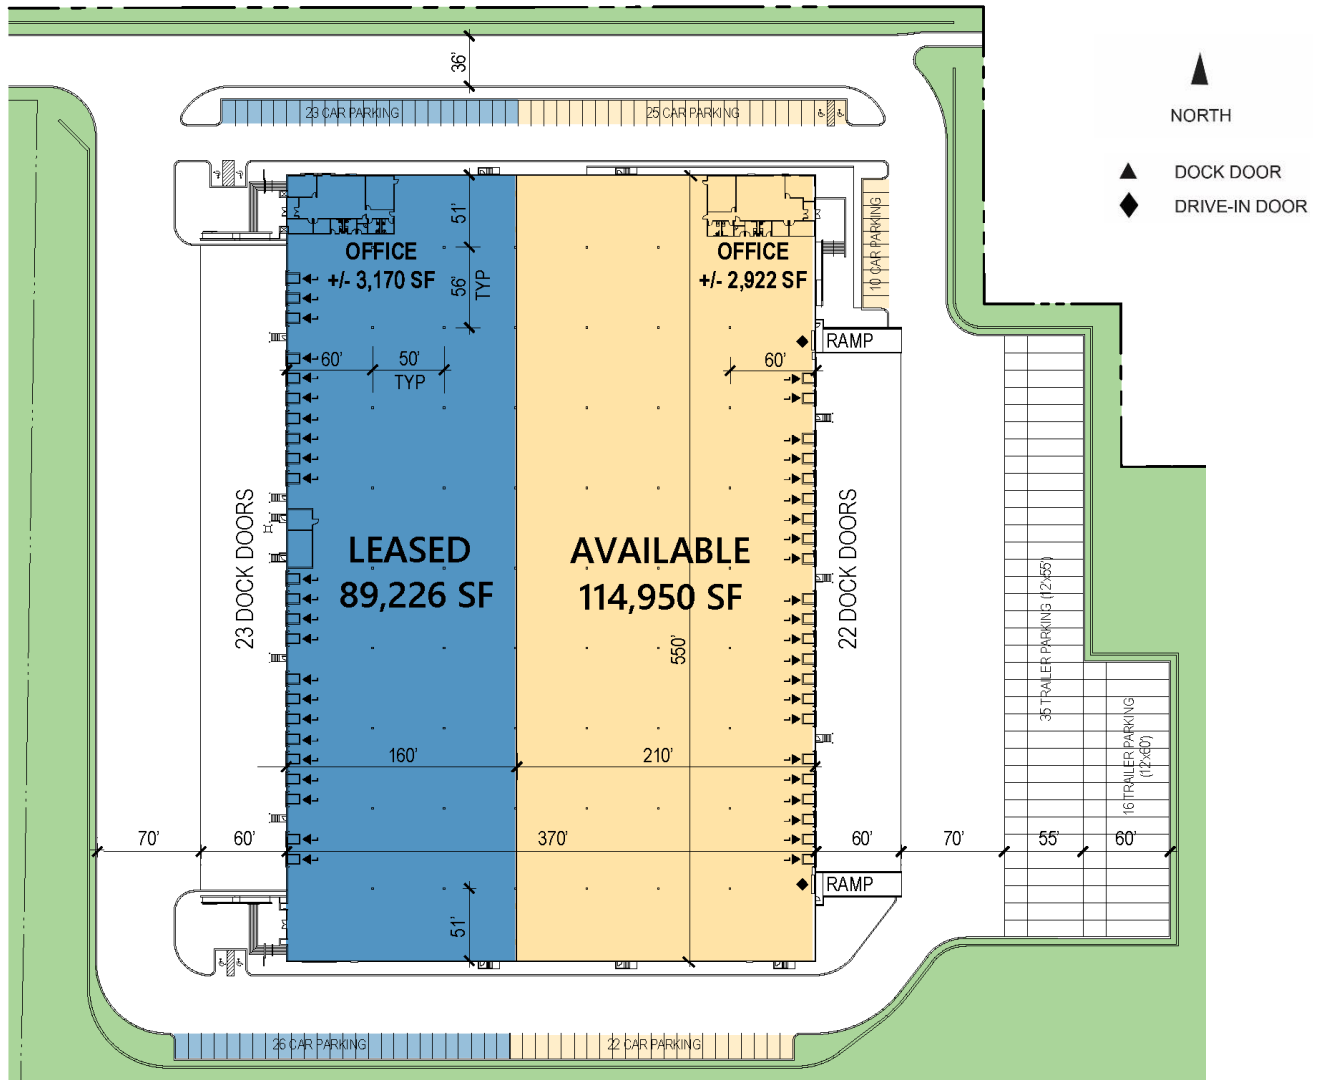

114,950 SF

Industrial Space For Lease

www.ElizabethSeaport.com

CBRE, Inc.

Thomas F. Monahan, CCIM, SIOR
thomas.monahan@cbre.com
ph +1 201 712 5610
cell +1 973 568 6614
Park 80 West, Plaza Two
Saddle Brook, NJ 07663 USA

CBRE, Inc.

Stephen D'Amato
stephen.damato@cbre.com
ph +1 201 712 5616
cell +1 201 306 3788
Park 80 West, Plaza Two
Saddle Brook, NJ 07663 USA

CBRE, Inc.

Larry Schifffenhaus
larry.schifffenhaus@cbre.com
ph +1 201 712 5809
cell +1 201 532 5092
Park 80 West, Plaza Two
Saddle Brook, NJ 07663 USA

Prologis

Jason Tenenbaum
jtenenbaum@prologis.com
ph +1 201 635 6022
cell +1 908 472 0611
One Meadowlands Plaza
East Rutherford, NJ 07073 USA

© 2018 CBRE, Inc. All rights reserved. This information has been obtained from sources believed reliable, but has not been verified for accuracy or completeness. You should conduct a careful, independent investigation of the property and verify all information. Any reliance on this information is solely at your own risk. Photos herein are the property of their respective owners. CBRE and the CBRE logo are service marks of CBRE, Inc. All other marks displayed on this document are the property of their respective owners. Use of these images without the express written consent of the owner is prohibited.

No warranty or representation, expressed or implied, is made as to the accuracy of the information contained herein, and same is submitted subject to error and omissions.

www.prologis.com