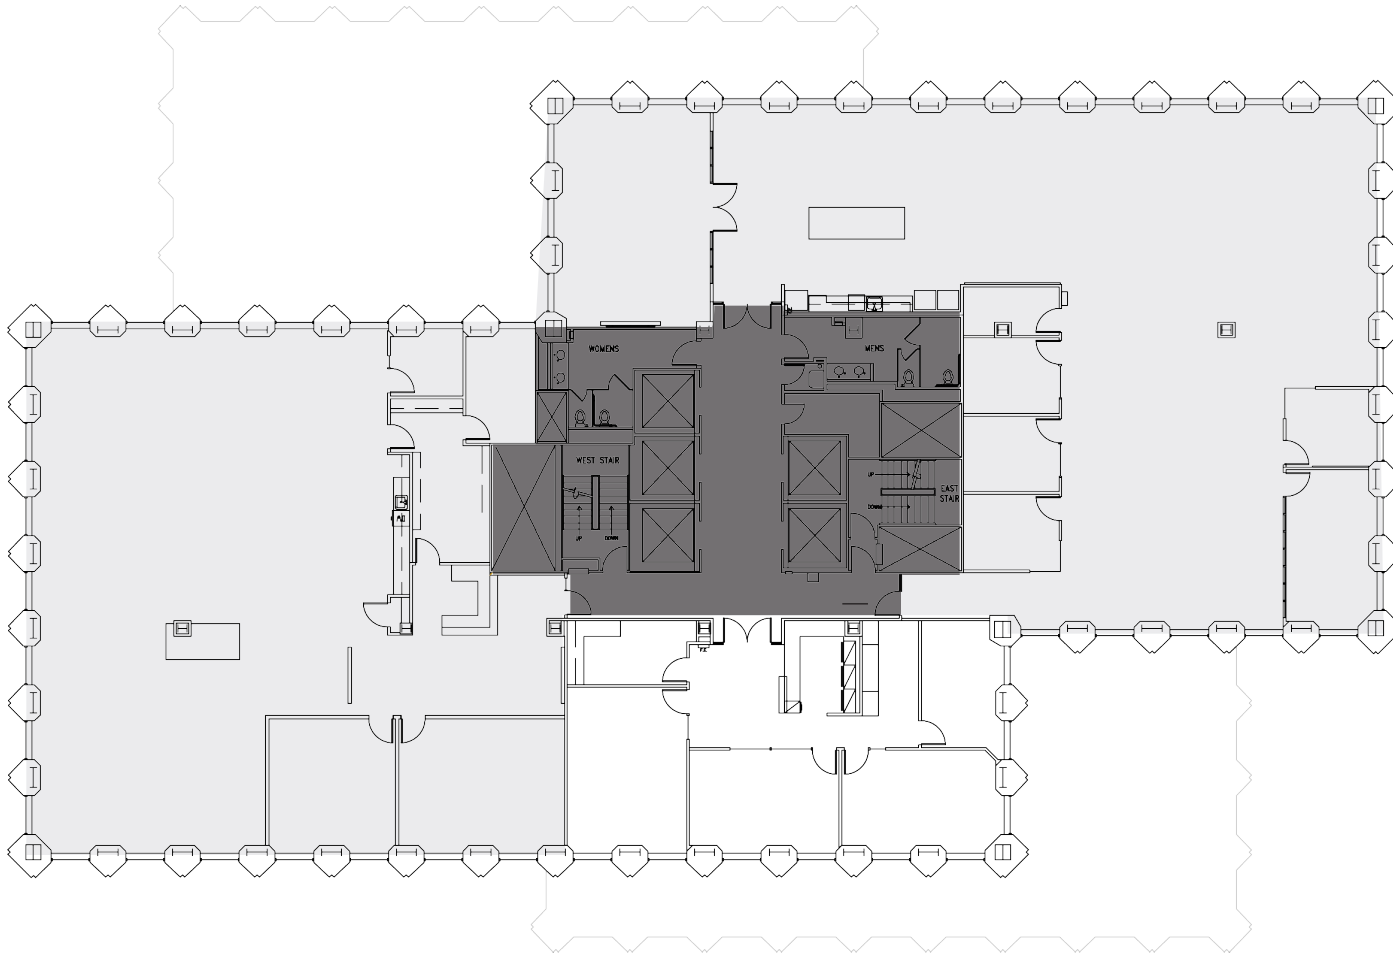

Suite 3200

2,077 SF

Available 6/1/2021

901
FIFTH

Exclusively offered by:

LLOYD LOW

+1 206 607 1796

lloyd.low@am.jll.com