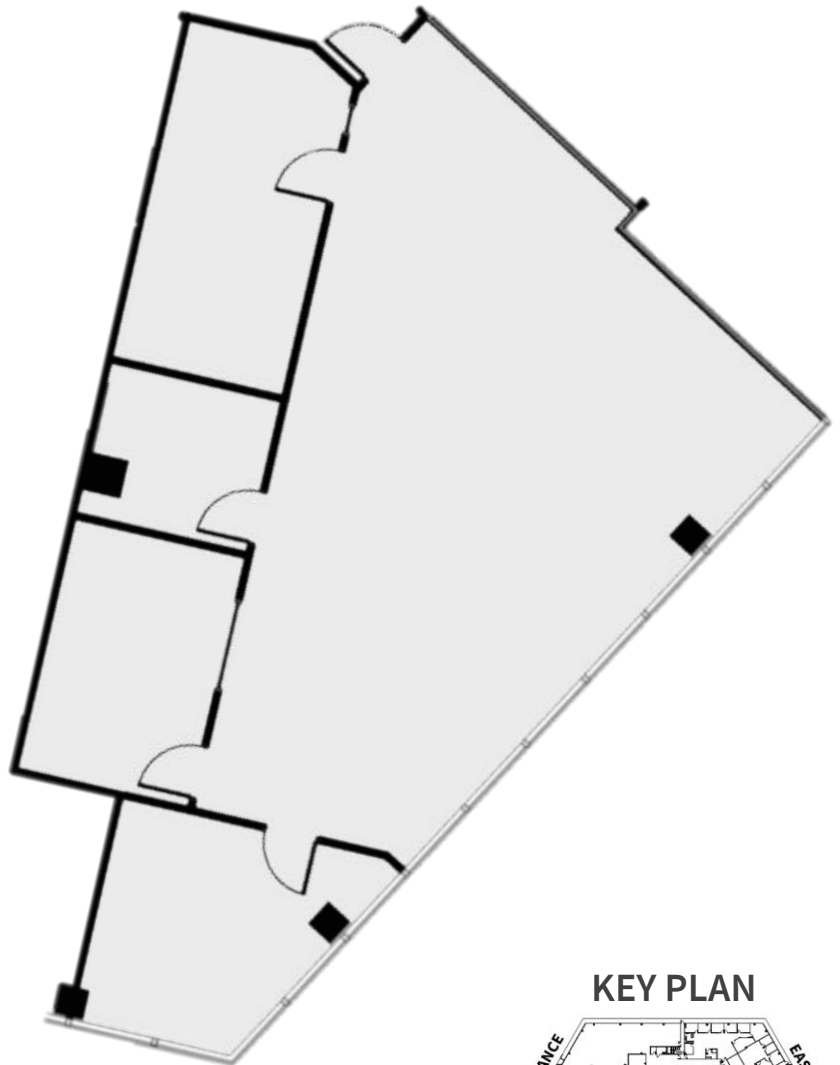

## SUITE DETAILS

Suite	N118
Sq. Ft.	1,838
Floor	1
View	Exterior
Entrances	1
Reception	0
Conference Room	1
Offices	3
Kitchen	0
Bullpen	1
Storage Closet	0
Electrical Room	0
Server Room	0
Supplemental HVAC	0