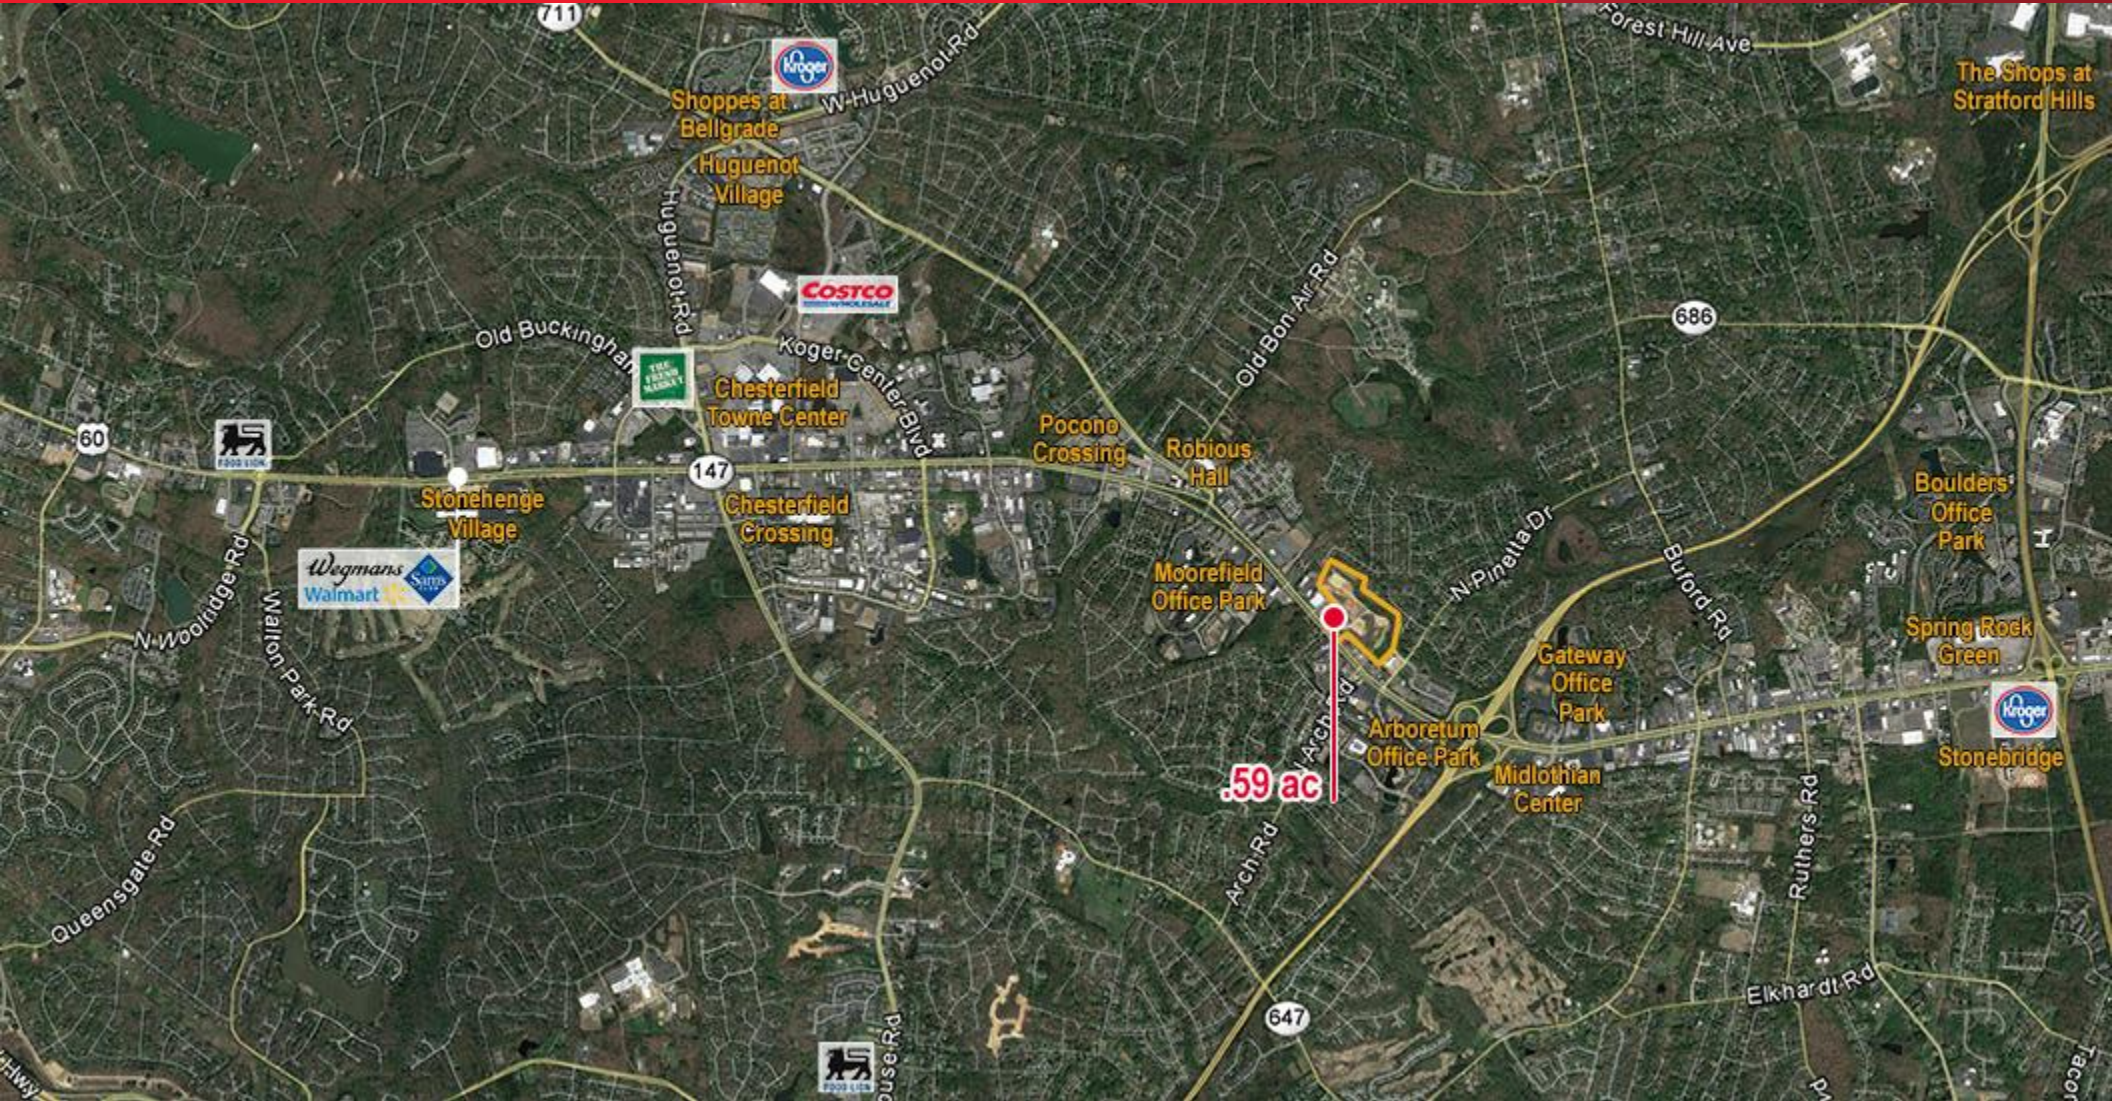

.59 ACRE OUTPARCEL FOR SALE

Midlothian Turnpike at Tuxford Road | Chesterfield County, VA

For more information, contact:

DAVID M. SMITH, CCIM
Senior Vice President
804 697 3466
david.smith@thalhimer.com

Thalhimer Center
11100 W. Broad Street
Glen Allen, VA 23060
www.thalhimer.com

.59 ACRE OUTPARCEL FOR SALE

Midlothian Turnpike at Tuxford Road | Chesterfield County, VA

Property Features

- Landlord Delivery:
 - Graded pad
 - Utilities to site
 - Stormwater to site (BMP's satisfy new DEQ requirements)
 - Entrance Road
- Zoning:
 - C5/C3 – .59 AC pad
- Great access and visibility
- Signalized intersection
- Traffic Count: 61,000 VPD