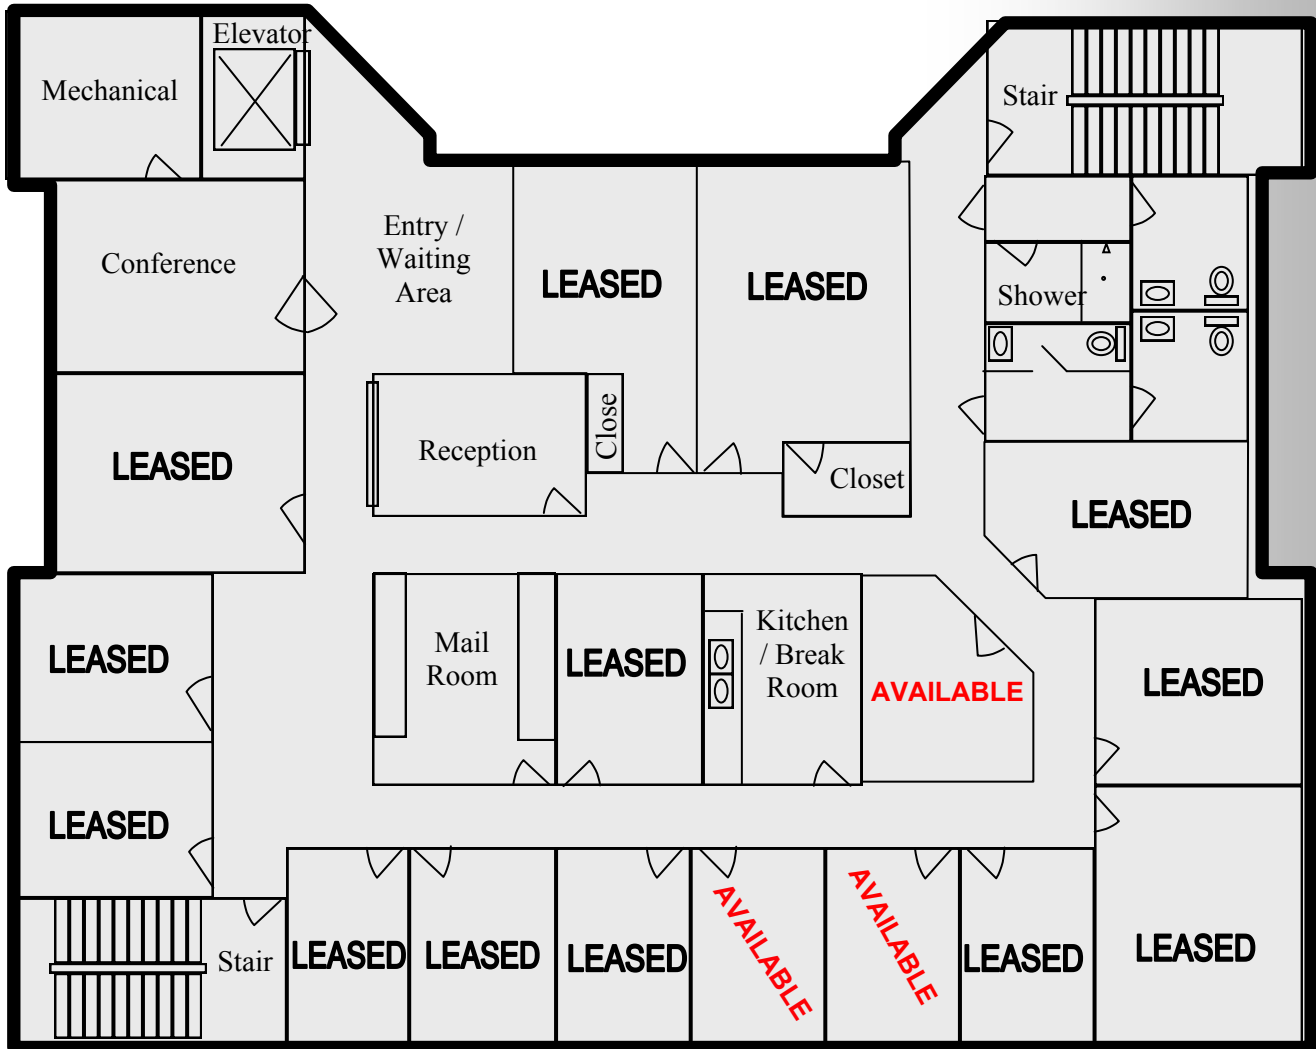

Parking:

*CBD Permit $20/ Month

Subject to availability—permits available through the City of St. Petersburg

CBD Parking Permits allow vehicles to be parked all day on the street along 1st and 2nd Ave South, and 5th and 6th Street.