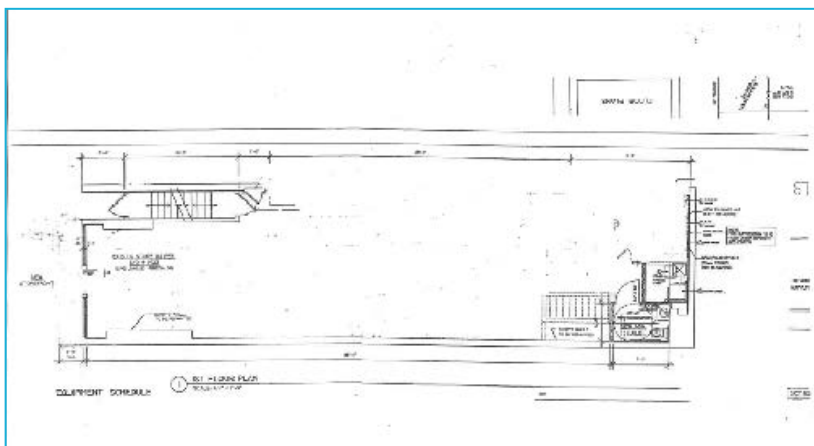

# 2328 BROADWAY

Upper West Side Retail | Between 84th and 85th Streets

**1,642 SF** GROUND FLOOR  
**1,600 SF** BASEMENT

**RENT** Upon Request  
**FRONTAGE** 18 Feet  
**POSSESSION** Immediate