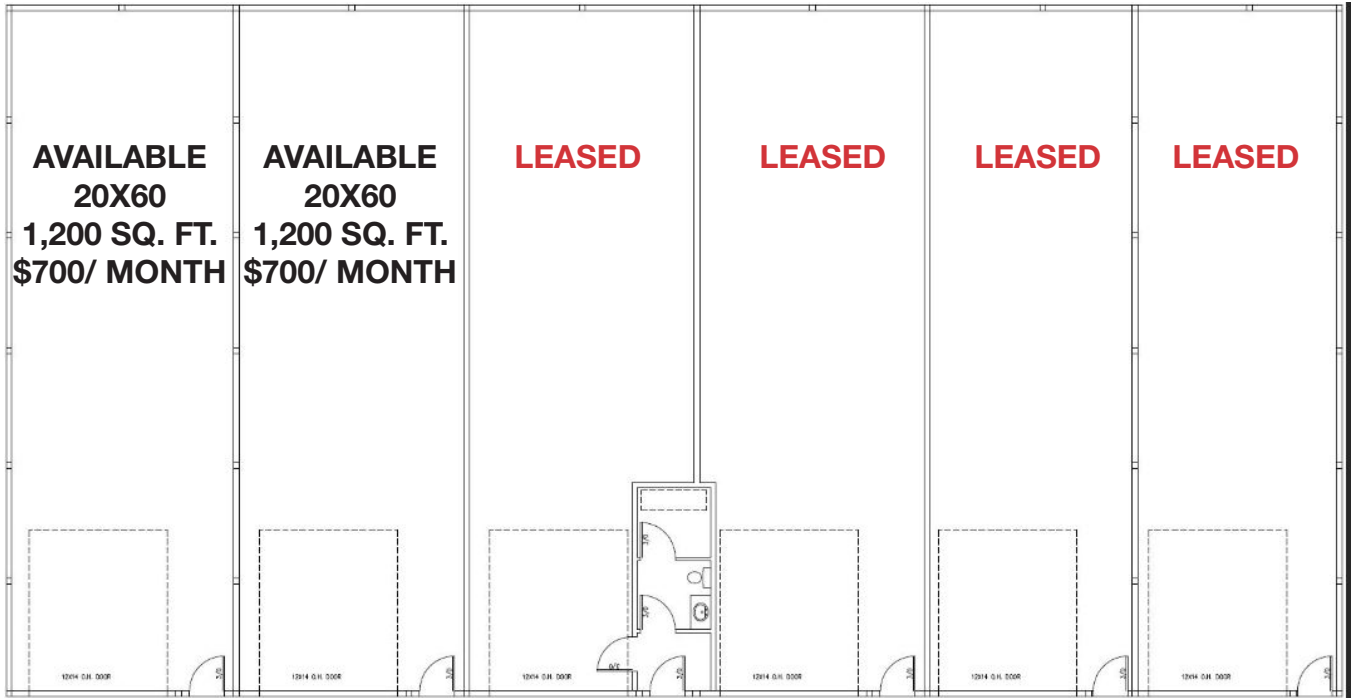

For Lease
Storage Units/ Shops