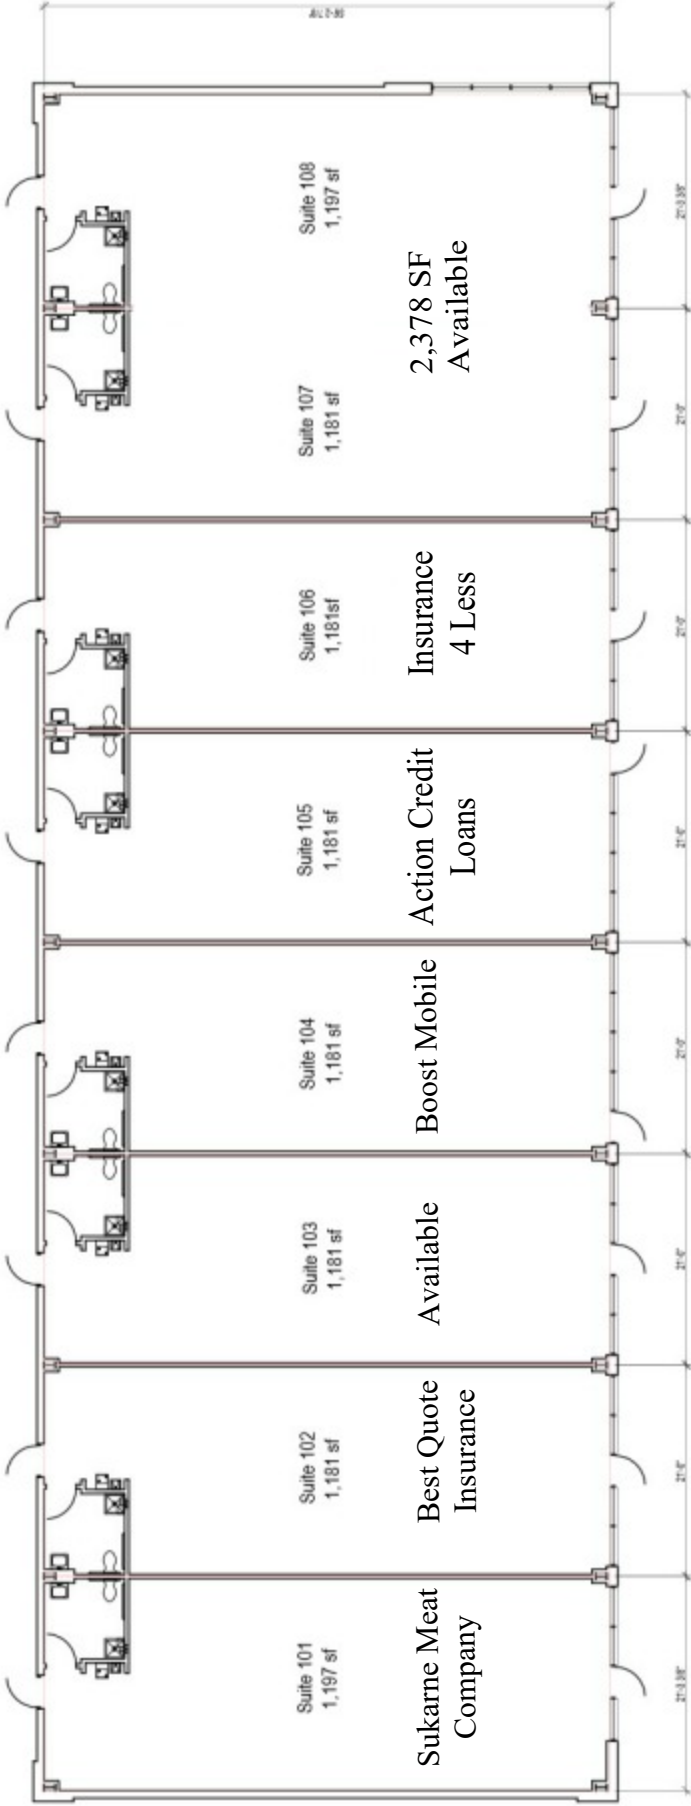

VERITAS PROPERTIES, LP
 930 SW MILITARY DRIVE
 LEASING FLOOR PLAN

930 SW Military Drive
 San Antonio, Texas 78221

SW Military Drive

9,480 S.F. LEASABLE AREA