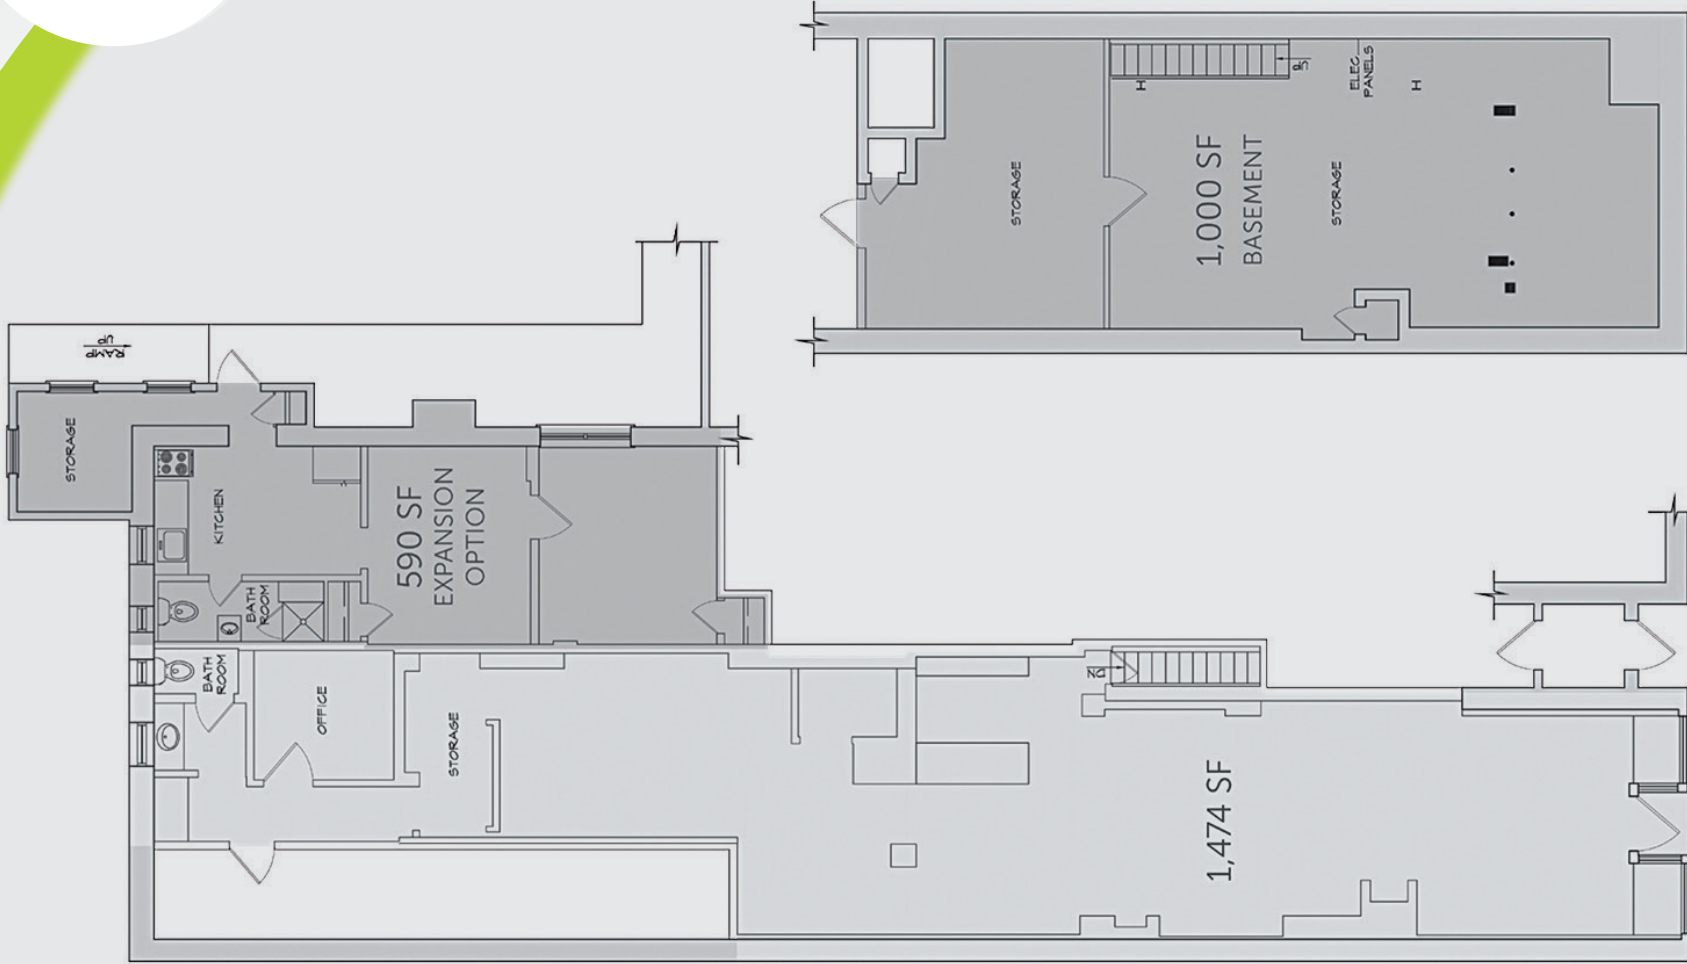

271 GREENWICH AVENUE | GREENWICH, CT

GREENWICH AVENUE

WEST PUTNAM AVENUE	
2	The Tailored Home
6	BLO Blow Dry Bar
10	La Taqueria
16	Blankenship Dry Goods
18	Optical Options
18	Gruber's Cleaners
22	Jacadi
26	East Putnam Variety
28	Subway
30	Available
40	Carlsle
42	AT&T
48	Pasta Vera
50	Fifi & Bella
54	Classic Kids
60	JoJo Maman Bébé
64	The Gringer Man
68	Miku Sushi
70	Gabby
72	Steinway Piano
82	Innovation Luggage
84	Everything But Water
86	Funky Monkey
88	Sheerwood Green Life
92	Lilly Pulitzer
96	Available
98-102	Available
116	Greenwich Pharmacy
118	CEFCO Coffee
120	Stewart Weitzman
LEWIS STREET	
126	J. Crew
140	Tiffany & Co.
156	Terra Ristorante
158	Charles Stutig Locksmith
160	UJA Active
178	St. Mary's Church & Parish Center
200	Viebtreguin
200	Saks Fifth Avenue
200	Saks Fifth Avenue
200	Fjaltraven
200	Sweaty Betty
200	Saks Fifth Avenue
200	Saks Fifth Avenue
234	Annie Fontaine
236	Oliver Peoples
238	Baccarat
WEST ELM STREET	
240	Bank of America
248	Rag & Bone
250	Frame
252	Eileen Fisher
254	Blue Mercury
256	Middwell
260	Sunglass Hut
264	Restoration Hardware Baby & Child
268	Papyrus
272	Longchamp
276	Le Labo
278	Lymens
280	Greenwich Commons Park
290	Greenwich Board of Education
ARCH STREET	
310	Restoration Hardware
340	Available
342	B. Good
344	Wendy Parker
346	At Lease
348	Ruby & Jenna
350	Athleta
354	Ridd & Gunn
356	Apple
360	Available
362	Melt-Melo
GRIGGS STREET	
366	Mediterraneo
372	Harvest
374	Eres
376	Steam
376	Little Beet Table
382	Samuel Owen Gallery
382	Winston Flowers
382	Le Pain Quotidien
382	Theory
398	EuroChasse
410	Michaelangelo of Greenwich
410	Peoples Bank

EAST PUTNAM AVENUE	
1	Chase Bank
1	Pickwick Plaza (Available)
41	Couture Dussier
43	The Granola Bar
49	Bombus
53	Citizen's Bank
AMOGERONE PLACE	
69	Best Ever Cleaners
73	Out of the Box
75	She La La
75	Sephora
83	Mason Cleaners
85	Marcus
87	Trapp Optical of Greenwich
89	Galerie 088
99	CVS
103	Roberta Roller Rabbit
107	Orvis
113	Allen Edmonds
117	Sheri's Place
121	Mainfredi Jewelers
125	Shreve, Crump & Low
LEWIS STREET	
145	Vineyard Vines
151	Lululemon Athletica
161	Vince
163	Joe
165	Artiza
169	Available
173	Club Monaco
176	Hogland's of Greenwich
181	Brooks Brothers
195	Available
197	Chase Bank
205	Saks Fifth Avenue
225	Zara
227	Indixi & Le Caprice Paris
229	Kristals Cosmetics
235	TD Bank
EAST ELM STREET	
239	Betendige
243	Hobbs
251	Shees & More
253	Douro & Group
255	Tony Burch
265	Ralph Lauren (Available for Sub-Lease)
267	Fred D. Knapp & Son Funeral Home
AVAILABLE SITE	
271	Velvet
277	Gramick's Pharmacy
279	Peserico
283	COS
289	Tumi
289	Hermès
BRUCE STREET	
299	Town of Greenwich Public Safety Complex
299	Senior Center
299	Arts Center
HAVEMER PLACE	
301	Starbucks
315	Verizon
315	La Fenice Gelateria
315	Benefit Cosmetics
319	Available
321	Great Stuff
325	Intermix
333	Christian Science Reading Room
335	Alice & Olive
339	Versailles
343	Indochina
345	Zyns News & Cigars
347	Coppola Tailors
347	Peticoat Lane
349	Tiffany Nails
351	Available
353	WV Contemporary (Available)
355	Available
359	Richardus of Greenwich
FAWCETT PLACE	
365	Available
365	Oggi's (Available)
367	Relax The Back
369	Pressed Juice
369	Egg
371	Montepuozza
373	Putnam Restaurant
375	Freshi
375	Avenue Nails
375	Brandy Méville
381	Akus Japanese Steakhouse
383	St. Moritz
402	Paulo Lanfreal Salon
403	South Bay
405	Cavalier Galleries
409	C. Parker Gallery
409	East End - Z Hospitality Group
415	Available

GREENWICH AVENUE