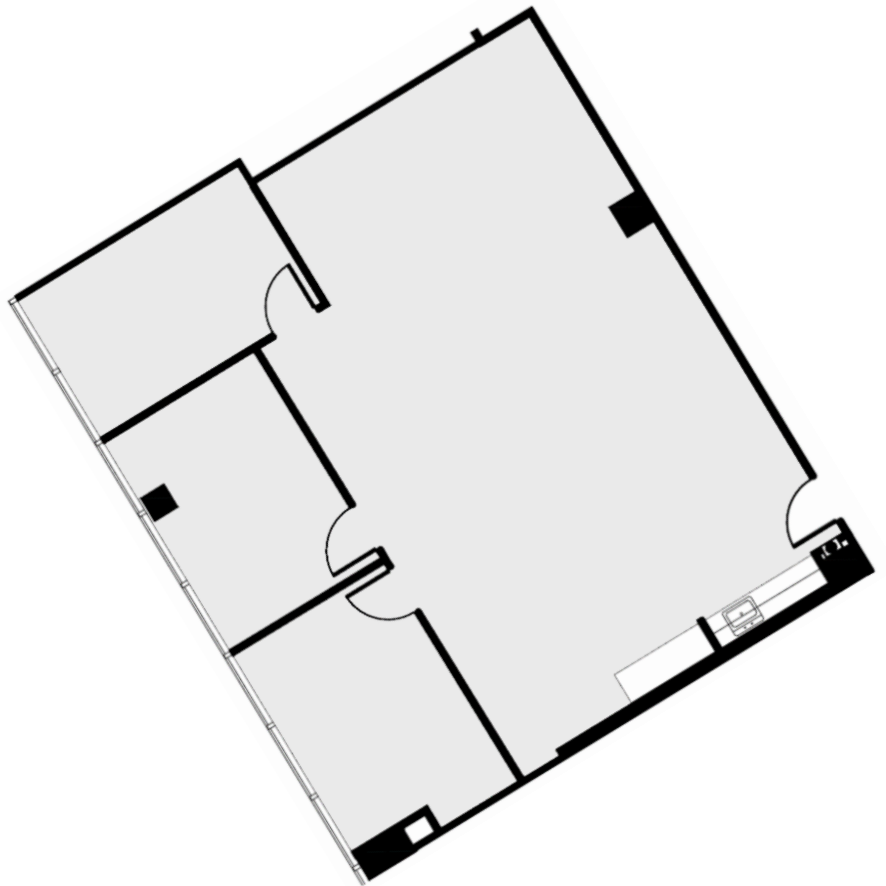

## SUITE DETAILS

Suite	N117
Sq. Ft.	1,665
Floor	1
View	Exterior
Entrances	1
Reception	0
Conference Room	0
Offices	3
Kitchen	1
Bullpen	1
Storage Closet	0
Electrical Room	0
Server Room	0
Supplemental HVAC	0