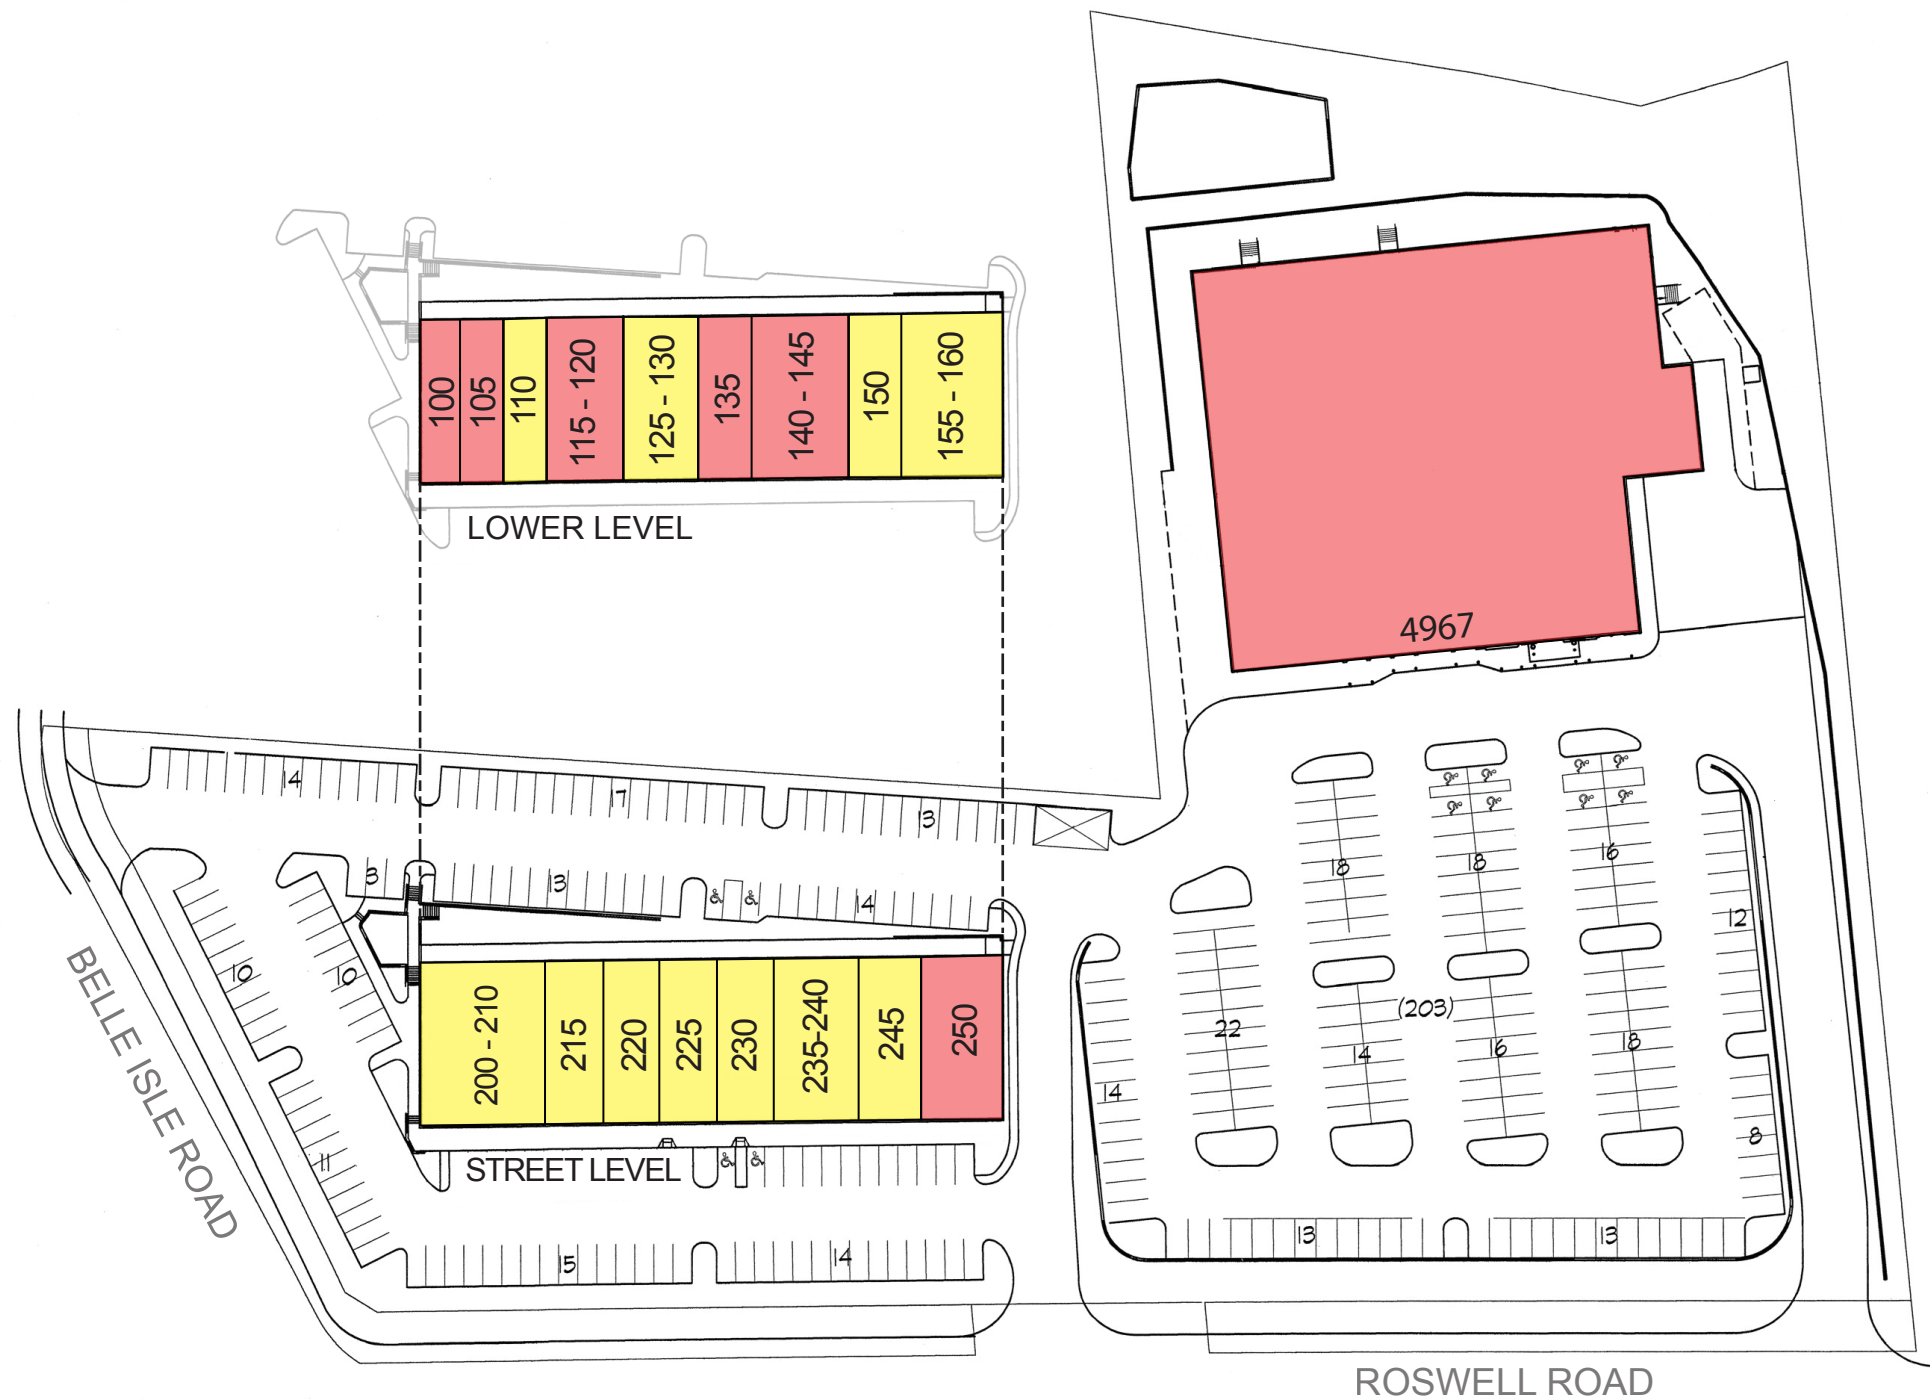

# BELLE ISLE SQUARE

4969 Roswell Rd. Atlanta, GA 30342

1545 Peachtree Street, Suite 250 Atlanta, GA 30390

<b>SUITE #</b>	<b>TENANT</b>	<b>SQ FT</b>
100	AVAILABLE	1,386
105	AVAILABLE	1,640
110	Vachnadze Fine Art	1,230
115-120	AVAILABLE	3,280
125-130	Builders Floor Covering	3,280
135	AVAILABLE	1,640
140-145	AVAILABLE	3,280
150	Stush Beauty	1,230
155-160	Cafe Vendome	3,335
<hr/>		
200-210	Food 101	4,592
215	New York Butcher	1,640
220	Hal's Kitchen	1,640
225	Roosters	1,640
230	Builders Floor Covering	1,640
235-240	Bangkok Thyme	3,280
245	Cibo E Beve	2,512
250	AVAILABLE	3,496
<hr/>		
4967	AVAILABLE	36,549
<hr/>		
Total		77,290