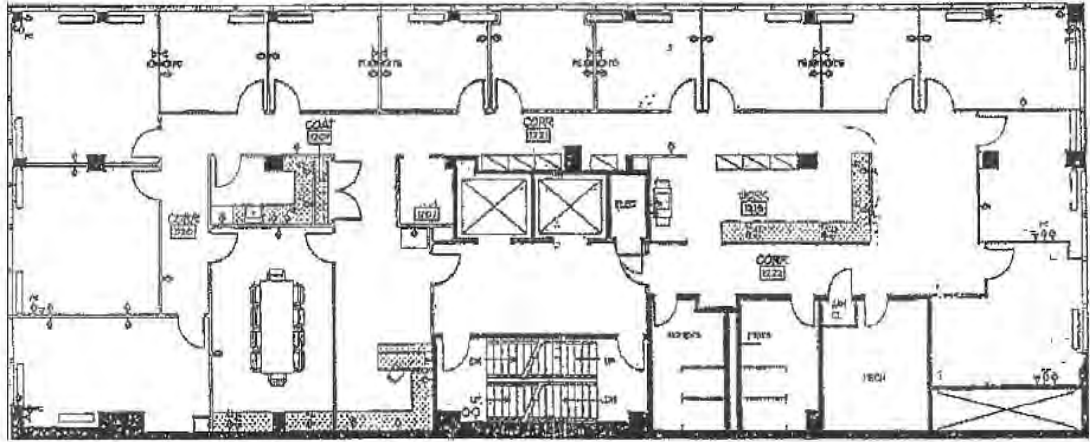

Nearby Amenities:

Floor	SF	Rent/FS	Available	Notes
12	4,680	\$38.50 - \$42.50	Now	Full Floor, Great views, 4 sides of windows
11	2,558	\$35.00 - \$38.50	Now	Up to 8 windowed offices
8	1,886	\$36.00 - \$39.00	Now	Good light, can be combined with rest of 8th floor for 6,398 SF full floor
8	4,512	\$36.00 - \$39.00	Now	Front of Building - Internal Stair to 7th floor space, Great views, Up to 13 windowed offices, 8,102 rsf of contiguous space with 7th floor
7	3,590	\$36.00 - \$39.00	Now	Front of Building - Internal Stair to 8th floor space, Great views, Up to 13 windowed offices, 8,102 rsf of contiguous space with 8th floor
6	6,398	\$36.00 - \$39.00	Now	Full floor, 3 sides of windows

Paul DeFilippes
202.682.9113
paul@summitcre.com

John Duffy
202.682.9114
jduffy@summitcre.com

Nathan Wilson
202.682.6260
nwilson@summitcre.com

12th Floor
4,680 SF

11th Floor
2,558 SF

**8th Floor
4,512 SF**

**8th Floor
1,886 SF**