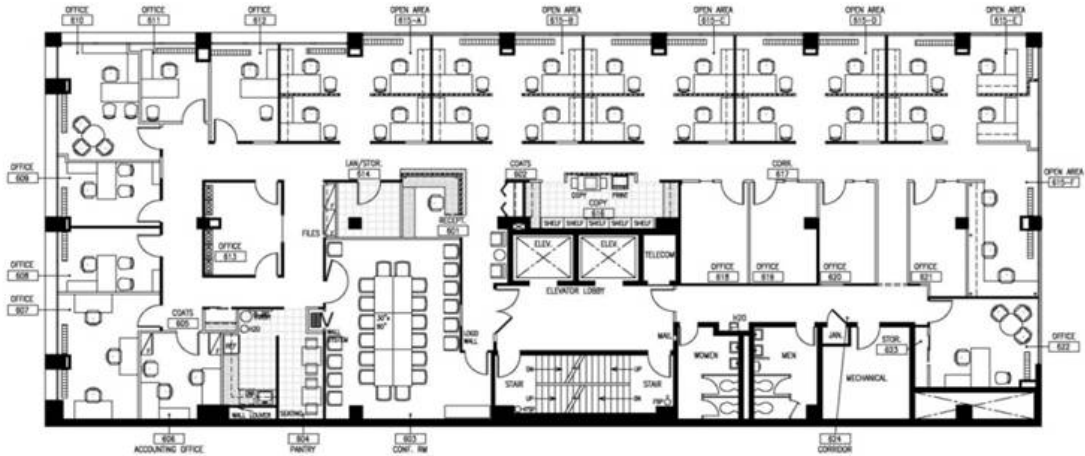

6th Floor
6,398 SF