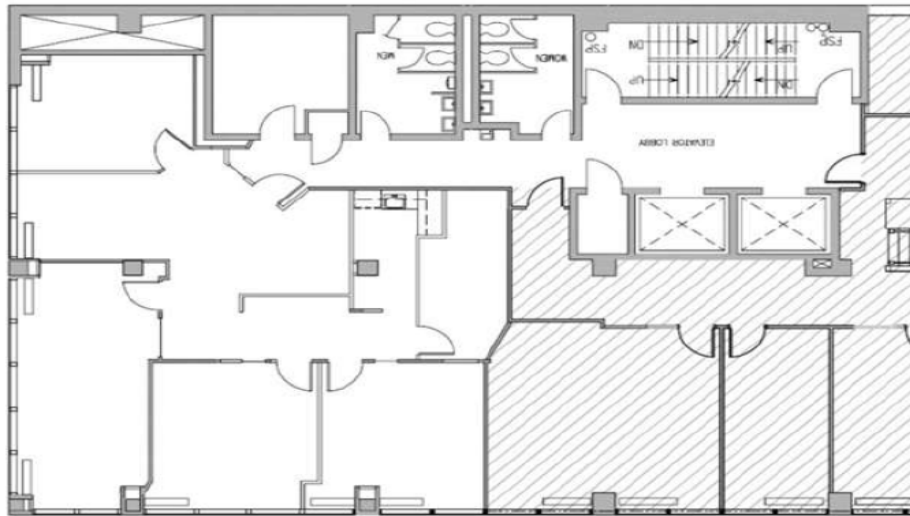

Nearby Amenities:

Floor	SF	Rent/FS	Available	Notes
12	4,680	\$38.50 - \$42.50	Now	Full Floor, Great views, 4 sides of windows
11	2,558	\$35.00 - \$38.50	Now	Up to 8 windowed offices
8	1,886	\$36.00 - \$39.00	Now	Good light, can be combined with rest of 8th floor for 6,398 SF full floor
8	4,512	\$36.00 - \$39.00	Now	Front of Building - Internal Stair to 7th floor space, Great views, Up to 13 windowed offices, 8,102 rsf of contiguous space with 7th floor
7	3,590	\$36.00 - \$39.00	Now	Front of Building - Internal Stair to 8th floor space, Great views, Up to 13 windowed offices, 8,102 rsf of contiguous space with 8th floor
6	6,398	\$36.00 - \$39.00	Now	Full floor, 3 sides of windows

Paul DeFilippes
202.682.9113
paul@summitcre.com

John Duffy
202.682.9114
jduffy@summitcre.com

Nathan Wilson
202.682.6260
nwilson@summitcre.com

12th Floor
4,680 SF

11th Floor
2,558 SF

**8th Floor
4,512 SF**

**8th Floor
1,886 SF**