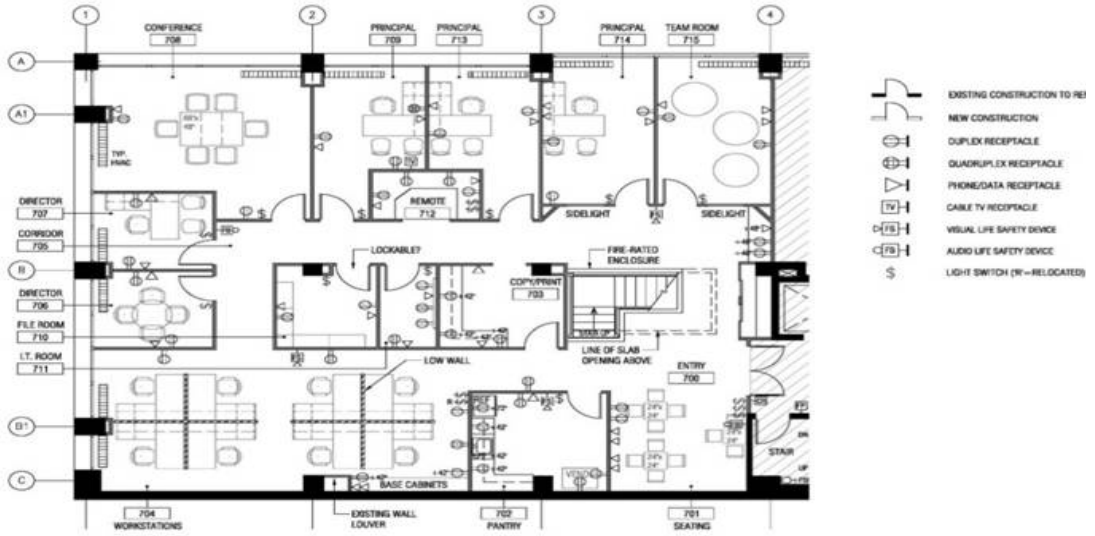

7th Floor
3,590 SF