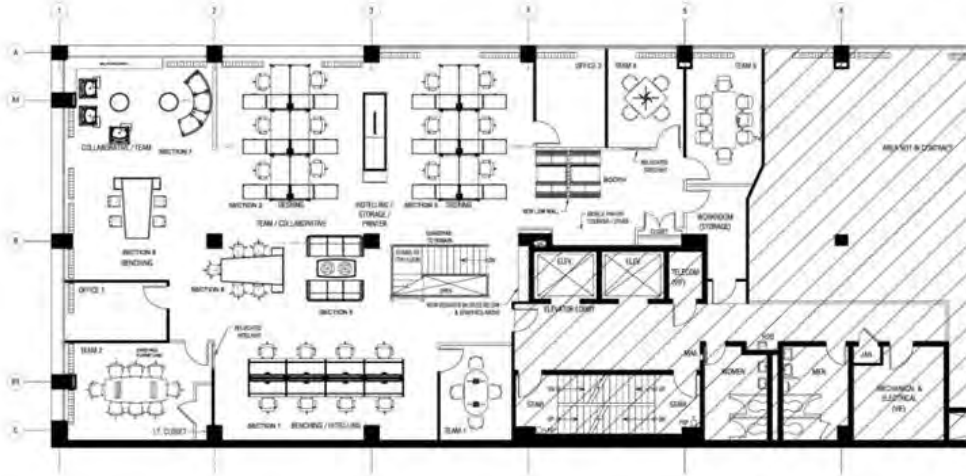

Nearby Amenities:

Floor	SF	Rent/FS	Available	Notes
12	4,680	\$38.50 - \$42.50	Now	Full Floor, Great views, 4 sides of windows
11	2,558	\$35.00 - \$38.50	Now	Up to 8 windowed offices
8	1,886	\$36.00 - \$39.00	Now	Good light, can be combined with rest of 8th floor for 6,398 SF full floor
8	4,512	\$36.00 - \$39.00	Now	Front of Building - Internal Stair to 7th floor space, Great views, Up to 13 windowed offices, 8,102 rsf of contiguous space with 7th floor
7	3,590	\$36.00 - \$39.00	Now	Front of Building - Internal Stair to 8th floor space, Great views, Up to 13 windowed offices, 8,102 rsf of contiguous space with 8th floor
6	6,398	\$36.00 - \$39.00	Now	Full floor, 3 sides of windows

Paul DeFilippes
202.682.9113
paul@summitcre.com

John Duffy
202.682.9114
jduffy@summitcre.com

Nathan Wilson
202.682.6260
nwilson@summitcre.com

12th Floor
4,680 SF

11th Floor
2,558 SF

**8th Floor
4,512 SF**

**8th Floor
1,886 SF**