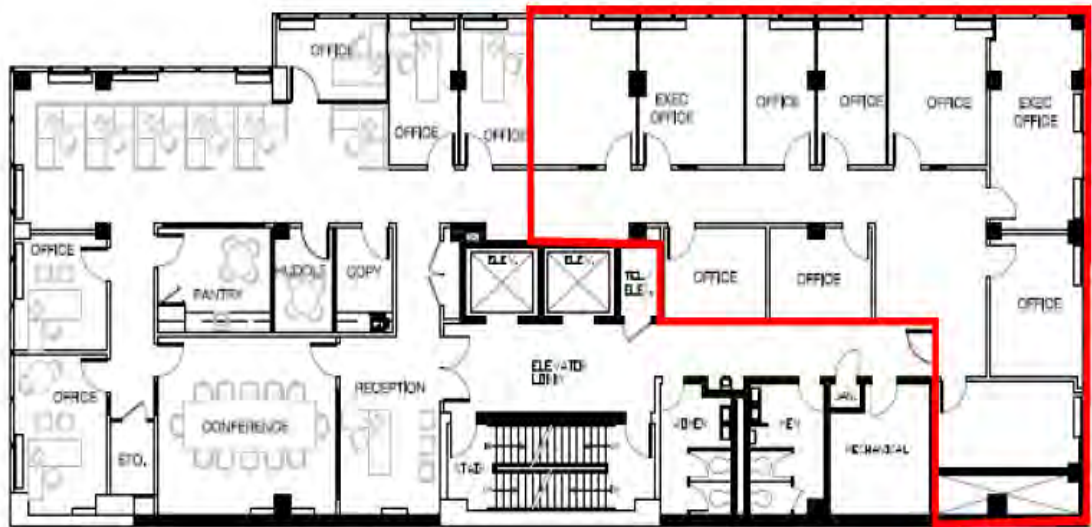

Nearby Amenities:

Floor	SF	Rent/FS	Available	Notes
12	4,680	\$38.50 - \$42.50	Now	Full Floor, Great views, 4 sides of windows
11	2,558	\$35.00 - \$38.50	Now	Up to 8 windowed offices
8	1,886	\$36.00 - \$39.00	Now	Good light, can be combined with rest of 8th floor for 6,398 SF full floor
8	4,512	\$36.00 - \$39.00	Now	Front of Building - Internal Stair to 7th floor space, Great views, Up to 13 windowed offices, 8,102 rsf of contiguous space with 7th floor
7	3,590	\$36.00 - \$39.00	Now	Front of Building - Internal Stair to 8th floor space, Great views, Up to 13 windowed offices, 8,102 rsf of contiguous space with 8th floor
6	6,398	\$36.00 - \$39.00	Now	Full floor, 3 sides of windows

Paul DeFilippes
202.682.9113
paul@summitcre.com

John Duffy
202.682.9114
jduffy@summitcre.com

Nathan Wilson
202.682.6260
nwilson@summitcre.com

12th Floor
4,680 SF

11th Floor
2,558 SF

**8th Floor
4,512 SF**

**8th Floor
1,886 SF**

7th Floor
3,590 SF

6th Floor
6,398 SF

1331 H STREET NW

NEARBY AMENITIES

FINE DINING

1. City Center
 - Momofuku
 - Fig & Olive
 - Del Frisco's
 - DBGB
 - Centrolina
2. Acadiana
3. Finn & Porter
4. Casa Luca
5. Bobby Van's Grill
6. Tosca
7. Oceanaire
8. Mastro's Steakhouse
9. Occidental Grill & Seafood
10. Old Ebbitt Grill
11. Joe's Seafood
12. Bobby Van's Steakhouse
13. Pennsylvania 6
14. Lincoln