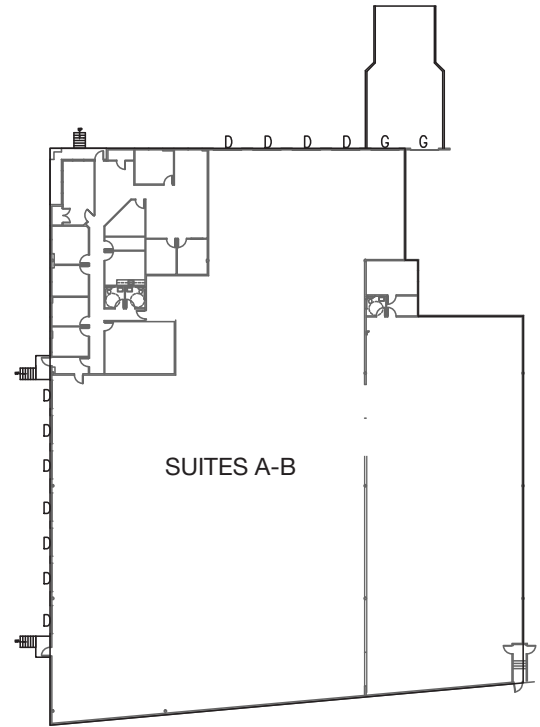

Customhouse Plaza in Otay Mesa

9485 Customhouse Plaza
Suites A & B
San Diego, CA

30,827 SF available

11 loading docks, 1 loading ramp

24' clear height

0.33/3,000 sprinklers

277/480V 3-phase power

Asking Lease Rate: \$0.59 NNN

Contact

Bryan Teel
858.369.3074
bteel@kiddermathews.com
LIC #01464788

Customhouse Plaza

Contact

Bryan Teel
858.369.3074
bteel@kiddermathews.com
LIC #01464788