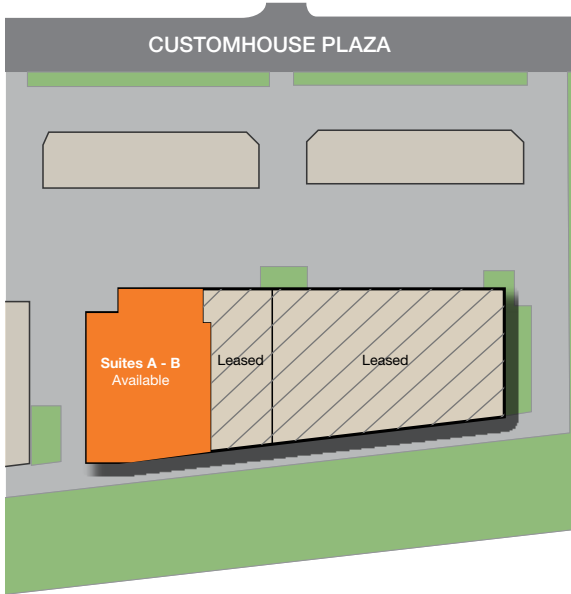

Customhouse Plaza

Contact

Bryan Teel
858.369.3074
bteel@kiddermathews.com
LIC #01464788