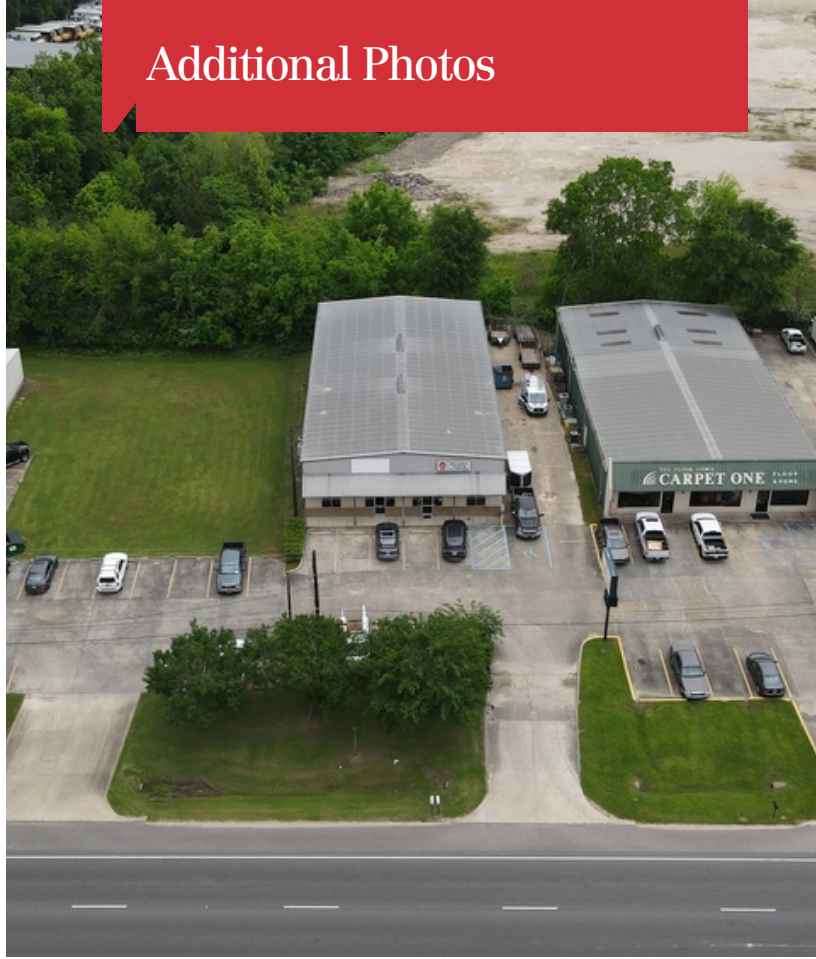

Additional Photos