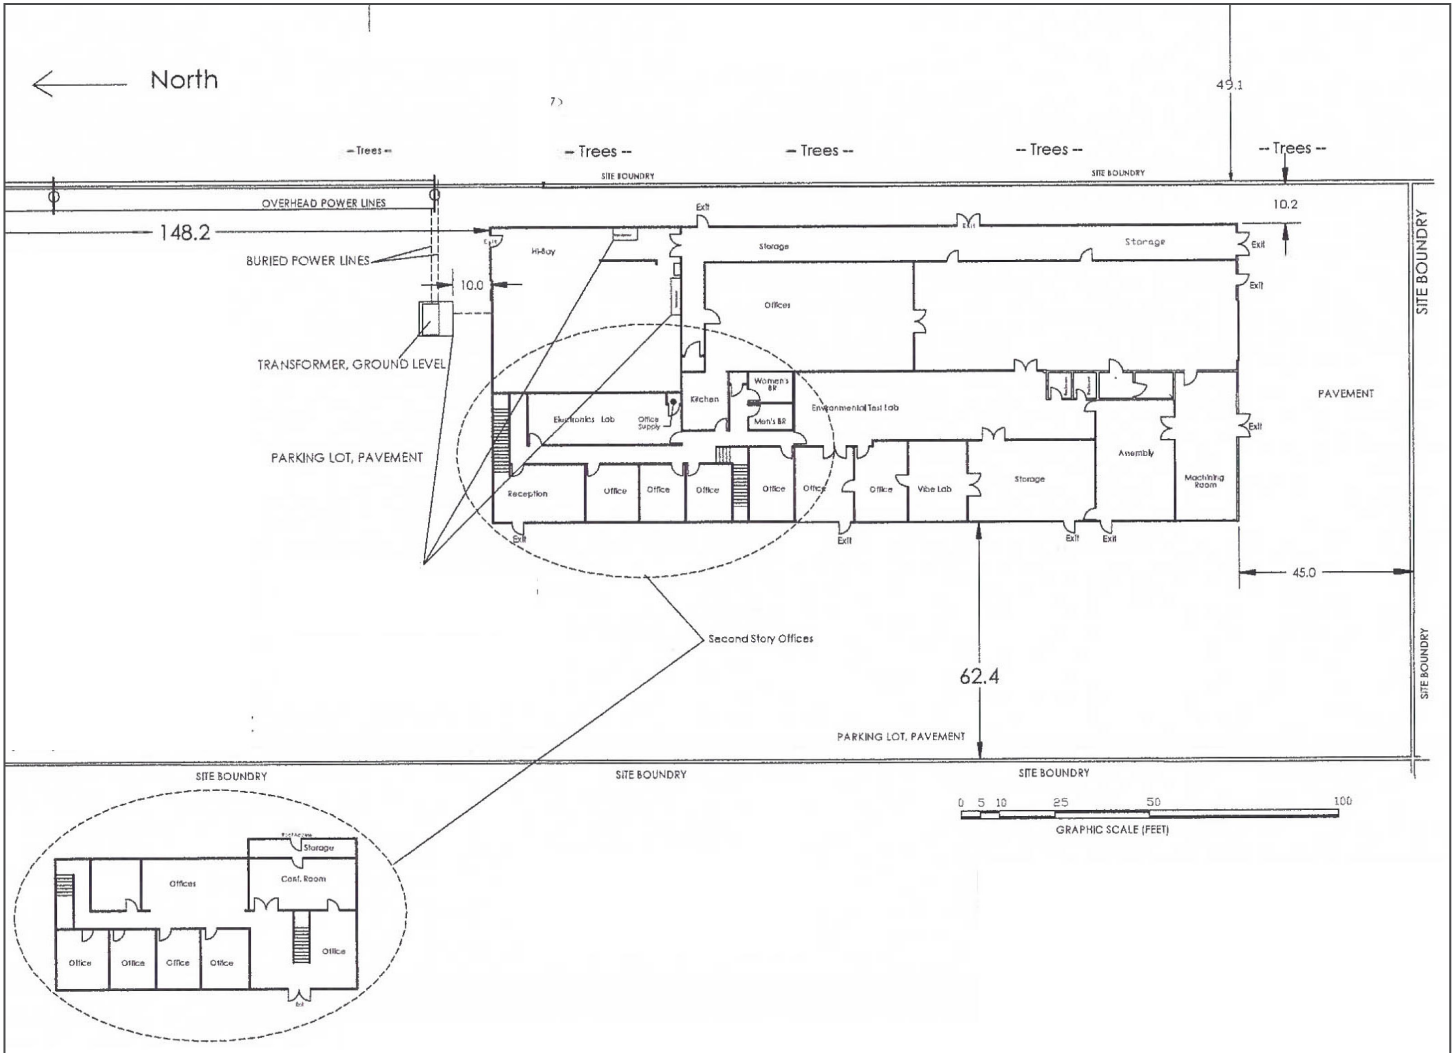

For Sale

Systema Technologies Facility

Contact

Todd Gauthier

425.450.1118

toddg@kiddermathews.com

Jason Bloom

425.450.1102

jbloom@kiddermathews.com

kiddermathews.com

This information supplied herein is from sources we deem reliable. It is provided without any representation, warranty or guarantee, expressed or implied as to its accuracy. Prospective Buyer or Tenant should conduct an independent investigation and verification of all matters deemed to be material, including, but not limited to, statements of income and expenses. Consult your attorney, accountant, or other professional advisor.