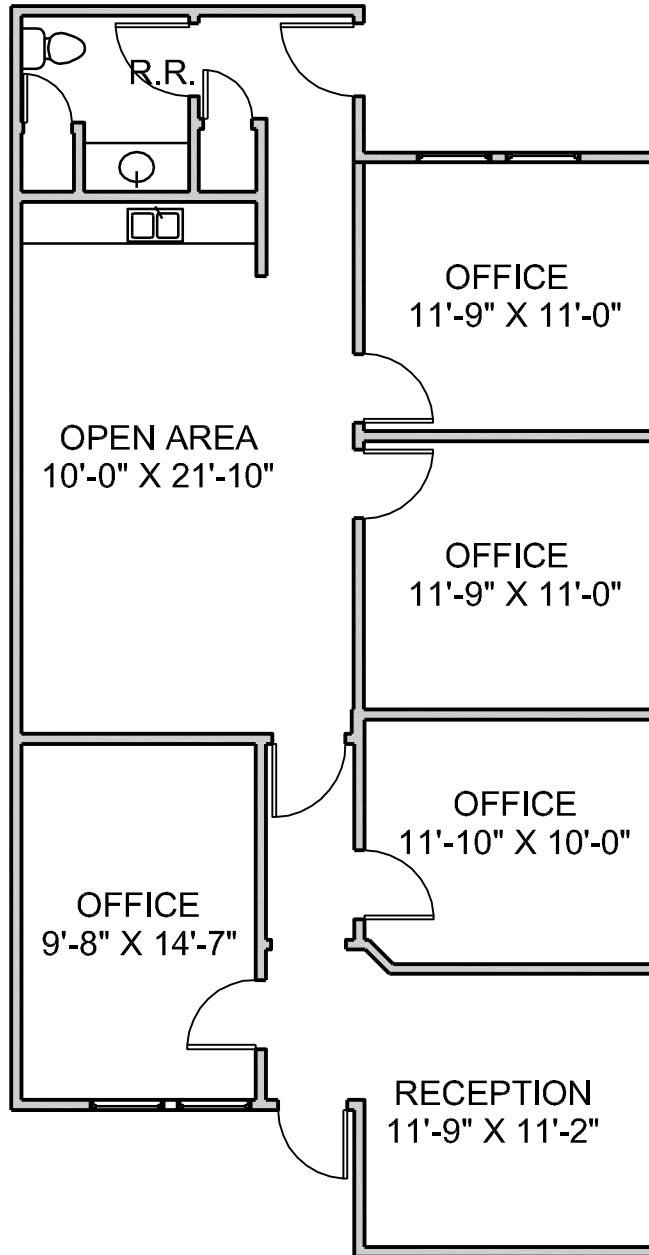

PIONEER PLAZA

1144C W. Pioneer Parkway, Arlington, Texas

SUITE 1144C
1,200 RSF

Scale: 1/8"=1'-0"

All dimensions and square footages are approximate.

May 21, 2020

Leasing Contact: KOLBY DICKERSON 214-534-1599 kdickerson@txreproperties.com
COLE MOREANO 214-995-1797 cmoreano@txreproperties.com