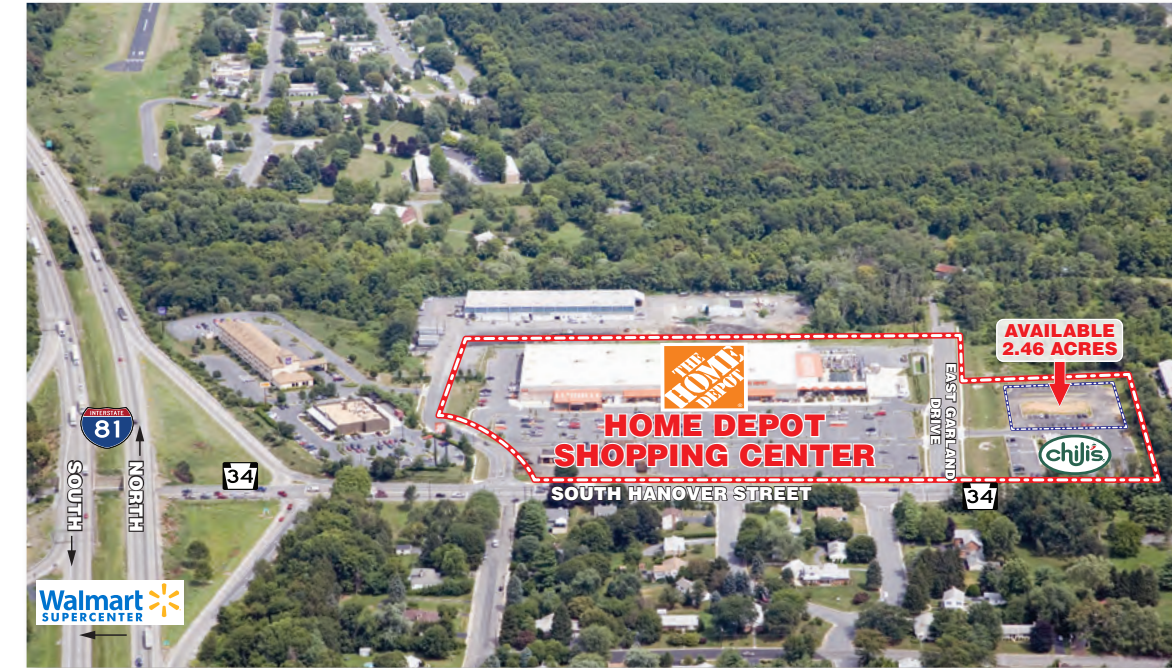

RD MANAGEMENT LLC

Carlisle, Pennsylvania Home Depot Shopping Center