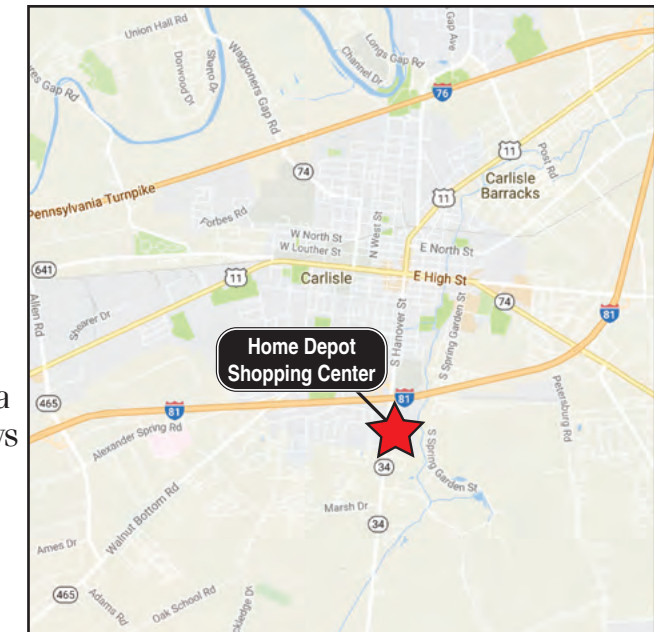

**Location:**

Home Depot Shopping Center is located in Cumberland County at Route 34 (South Hanover Street) and I-81 in Carlisle, Pennsylvania 17013.

**Type:**

Community Shopping Center

**GLA:**

140,715 sf

**Availability:**

2.46 acres

**Parking:**

735 cars

**Traffic:**

Two way average daily traffic  
14,000 cars per day

**Major Tenants:**

Home Depot 135,000 sf  
Chili's 5,715 sf

**Area Retailers:**

Walmart, TJ Maxx, Tractor Supply Company, Staples, Gamestop, Panera Bread, Applebees, Chipotle, Five Guys (Carlisle Commons)

RD Management LLC  
Bradley M. Schwartz  
212-265-6600 x298  
bschwartz@rdmanagement.com  
810 Seventh Avenue, 10th floor  
New York, NY 10019