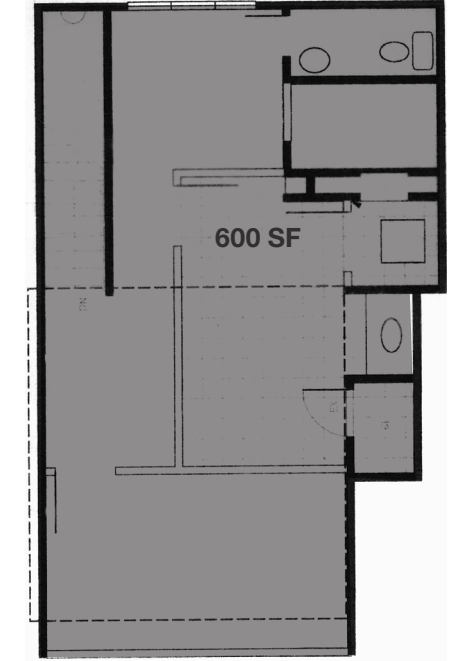

UPPER
EAST SIDE

NEW YORK
NY

1113 MADISON AVENUE

SPACE DETAILS

LOCATION

East block between East 83rd and 84th Streets

APPROXIMATE SIZE

Ground Floor	1,375 SF
Mezzanine	600 SF
Lower Level	1,345 SF
Total	3,320 SF

GROUND FLOOR

MEZZANINE

10 FT
MADISON AVENUE

INTERIOR PHOTOS

AREA NEIGHBORS

AREA RETAIL

CONTACT EXCLUSIVE AGENTS

KAREN BELLANTONI
212.331.0116
karen.bellantoni@ngkf.com