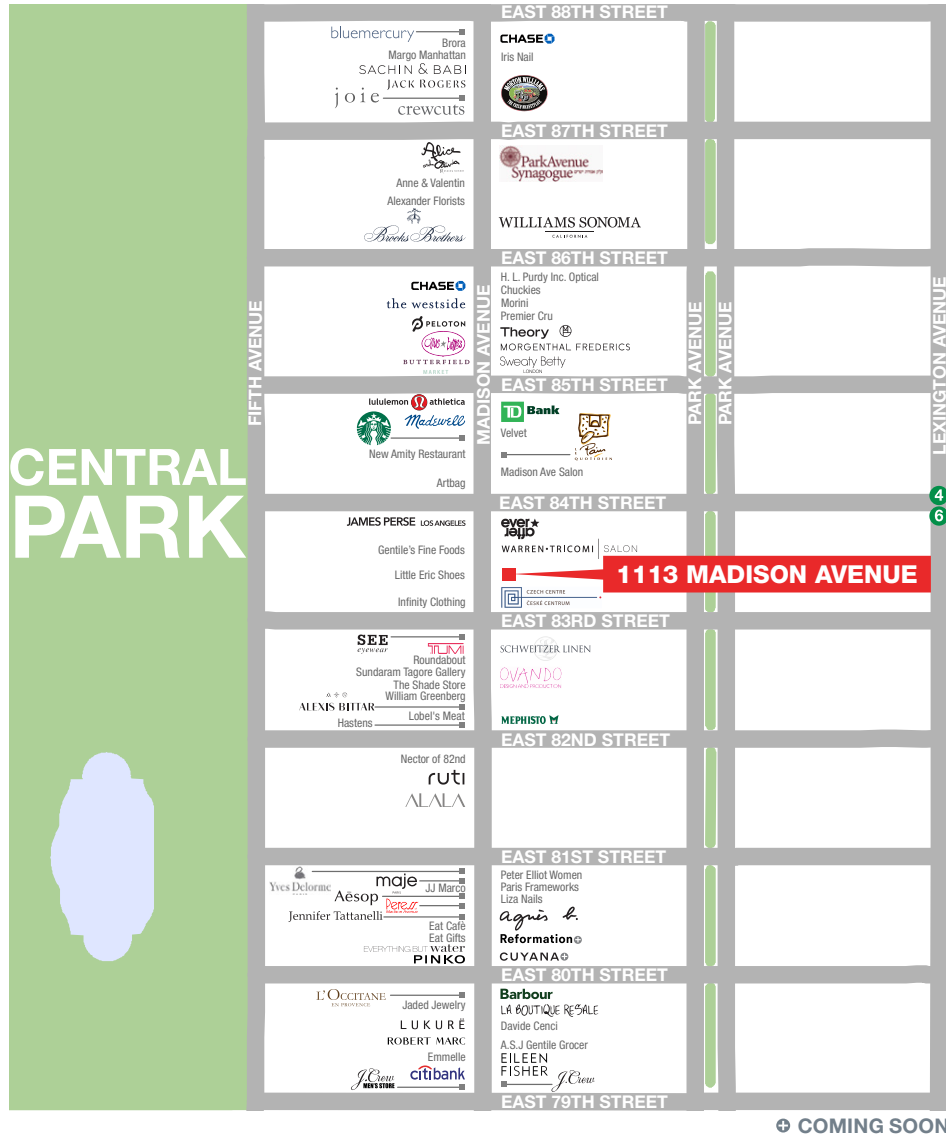

UPPER
EAST SIDE

NEW YORK
NY

1113 MADISON AVENUE

SPACE DETAILS

LOCATION

East block between East 83rd and 84th Streets

APPROXIMATE SIZE

Ground Floor	1,375 SF
Mezzanine	600 SF
Lower Level	1,345 SF
Total	3,320 SF

TERM

Long term

POSSESSION

Arranged

SITE STATUS

Currently Kimara Ahnert Makeup Studio

NEIGHBORS

Everafter, The Westside, James Perse, Peloton, Le Pain Quotidien, Schweitzer Linen and Madewell

COMMENTS

Double height ceilings

Bustling neighborhood with fashion and food co-tenancy, schools and places of worship

High-income residential demographic

In close proximity to the **4** **5** **6** subway lines and the crosstown bus at East 86th Street

GROUND FLOOR

MEZZANINE

10 FT
MADISON AVENUE

INTERIOR PHOTOS

AREA NEIGHBORS

AREA RETAIL

CONTACT EXCLUSIVE AGENTS

KAREN BELLANTONI
212.331.0116
karen.bellantoni@ngkf.com