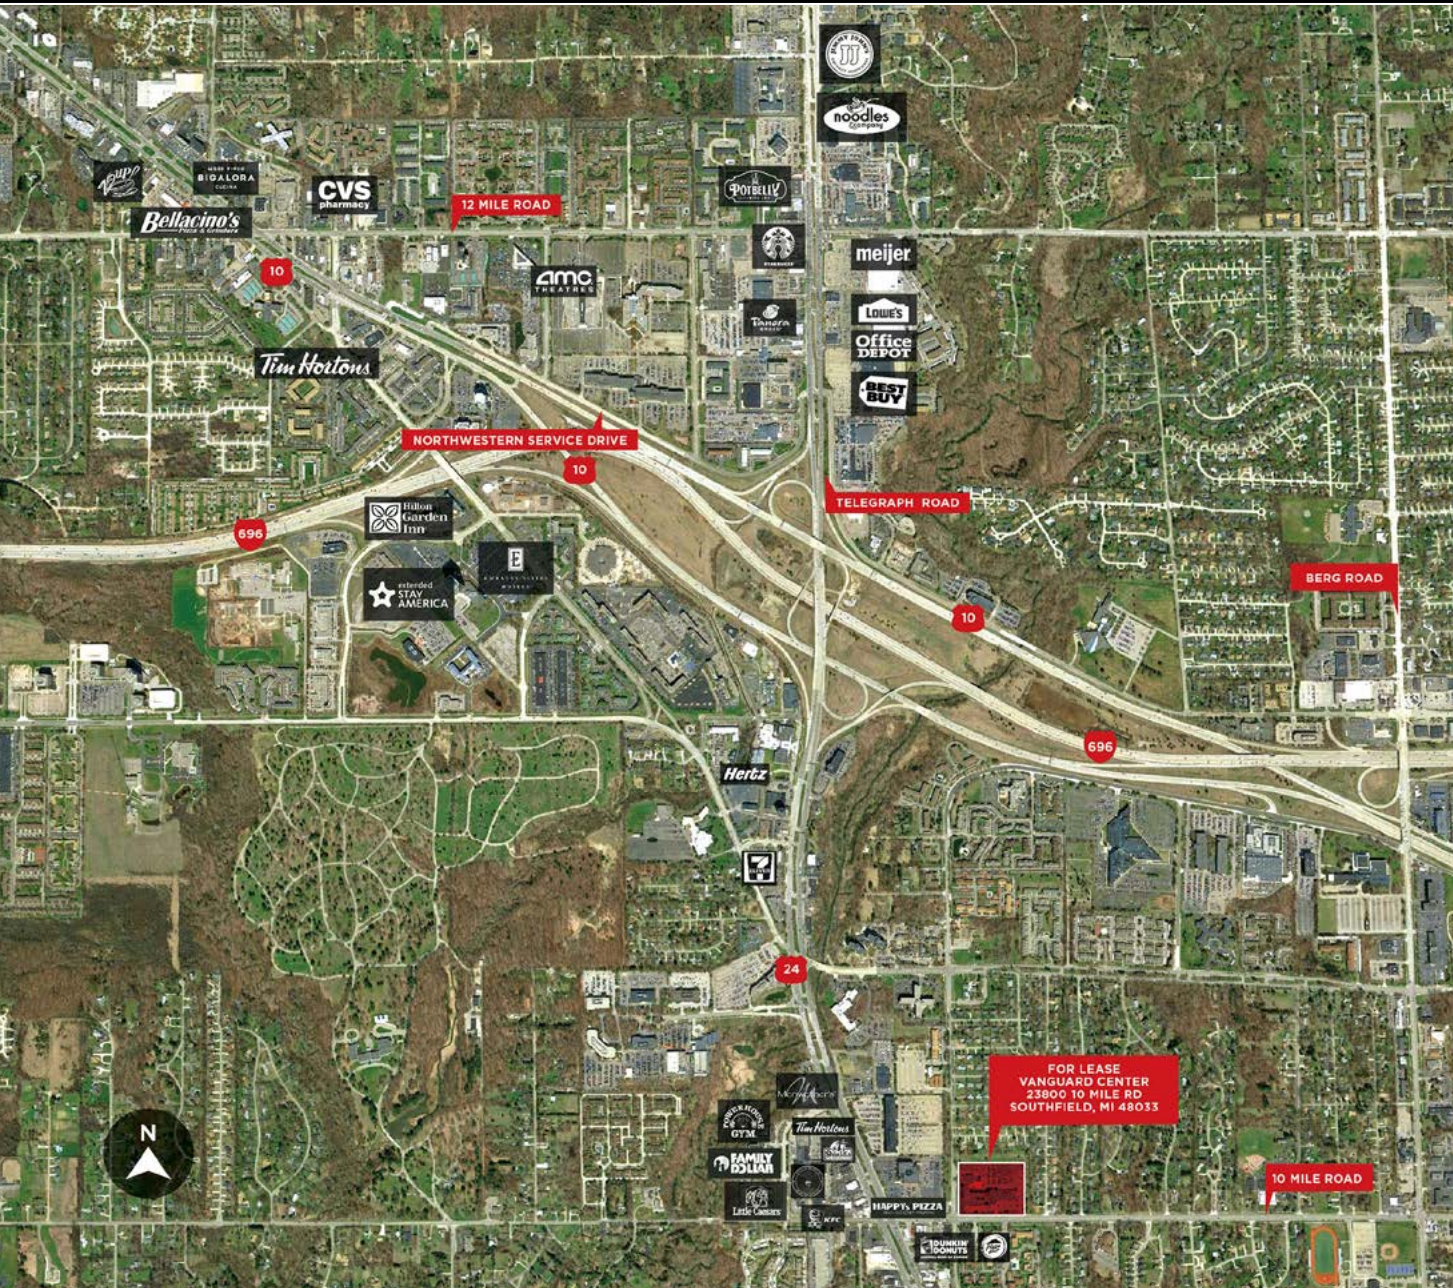

PROPERTY DETAILS

- **New Ownership and Management**
- 500 SF to 30,000 SF available for lease
- 5,596 SF suite available with private entrance
- 13,000 SF of data center space available
- Up to 30,000 SF of built-out call center space
- Common area updates coming soon
- Abundant parking
- Conveniently located on 10 Mile, just east of Telegraph Rd
- On-site storage
- Building signage available
- Aggressive rental rates
- BV/OS Zoning

EXTENSIVE COMMON AREA RENOVATIONS UNDERWAY

VANGUARD CENTER

23800 W 10 MILE RD | SOUTHFIELD, MI 48033

TELEGRAPH ROAD

90,721 VPD

FOR LEASE
VANGUARD CENTER
23800 10 MILE RD
SOUTHFIELD, MI 48033

23,272 VPD

10 MILE ROAD

VANGUARD CENTER

23800 W 10 MILE RD | SOUTHFIELD, MI 48033

AREA AMENITIES

RESTAURANTS

Bacco Ristorante
Cafe Clare
Star Deli
Fishbone's
Red Balloon Saloon
Beans & Cornbread
Little Daddy's
Panera Bread
Duo Restaurant
7 Bar and Grill
Golden Hoy
Subway
Pho Lucky
Shish Kabob Express
Chipotle Mexican Grill
Maria's Cafe
Zyggys Grill
Tim Horton's
Cafe Thai
Soup Dive
Jamaica Fenton's
Grape Leaves
Bellacino's
Bigalora
Ram's Horn
Zoup!
Jimmy John's
Potbelly
Rusty Bucket
Leo's Coney Island

BANKS

Bank of America
Comerica Bank
Talmer Bank
Huntington Bank
Chase Bank
Hantz Bank
America 1 CU
Community Choice CU
FME Federal CU
Zeal CU
Michigan First CU
People Driven CU

HOTELS

The Westin
SpringHill Suites
Courtyard
Candlewood Suites
Baymont Inn & Suites
Hilton Garden Inn
Detroit Marriott
Holiday Inn Express
Embassy Suites
Comfort Suites
Extended Stay America
Red Roof Inn
Quality Inn