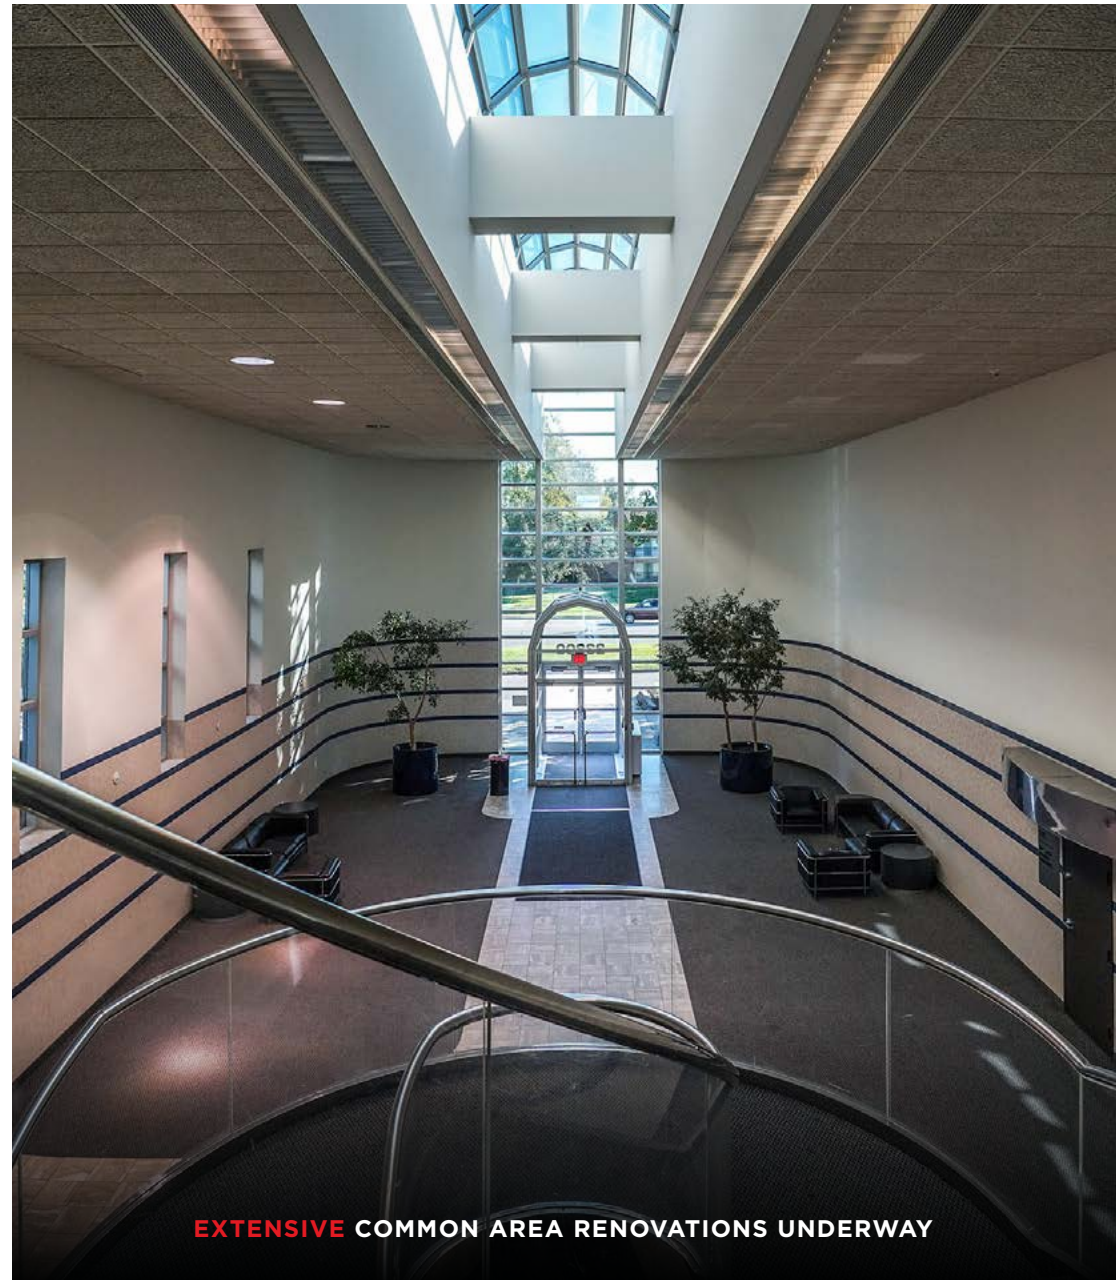

VANGUARD CENTER

23800 W 10 MILE RD | SOUTHFIELD, MI 48033

PROPERTY DETAILS

- **New Ownership and Management**
- 500 SF to 30,000 SF available for lease
- 5,596 SF suite available with private entrance
- 13,000 SF of data center space available
- Up to 30,000 SF of built-out call center space
- Common area updates coming soon
- Abundant parking
- Conveniently located on 10 Mile, just east of Telegraph Rd
- On-site storage
- Building signage available
- Aggressive rental rates
- BV/OS Zoning

Rental Rate	$14.50 SF/yr gross plus electric
County	Oakland
Total Building SF	± 112,610 SF
Max. Contiguous	± 30,000 SF
Data Center	± 13,000 SF
Year Built	1986
# Parking Spaces	350
Parking Ratio	5.3/1000

EXTENSIVE COMMON AREA RENOVATIONS UNDERWAY