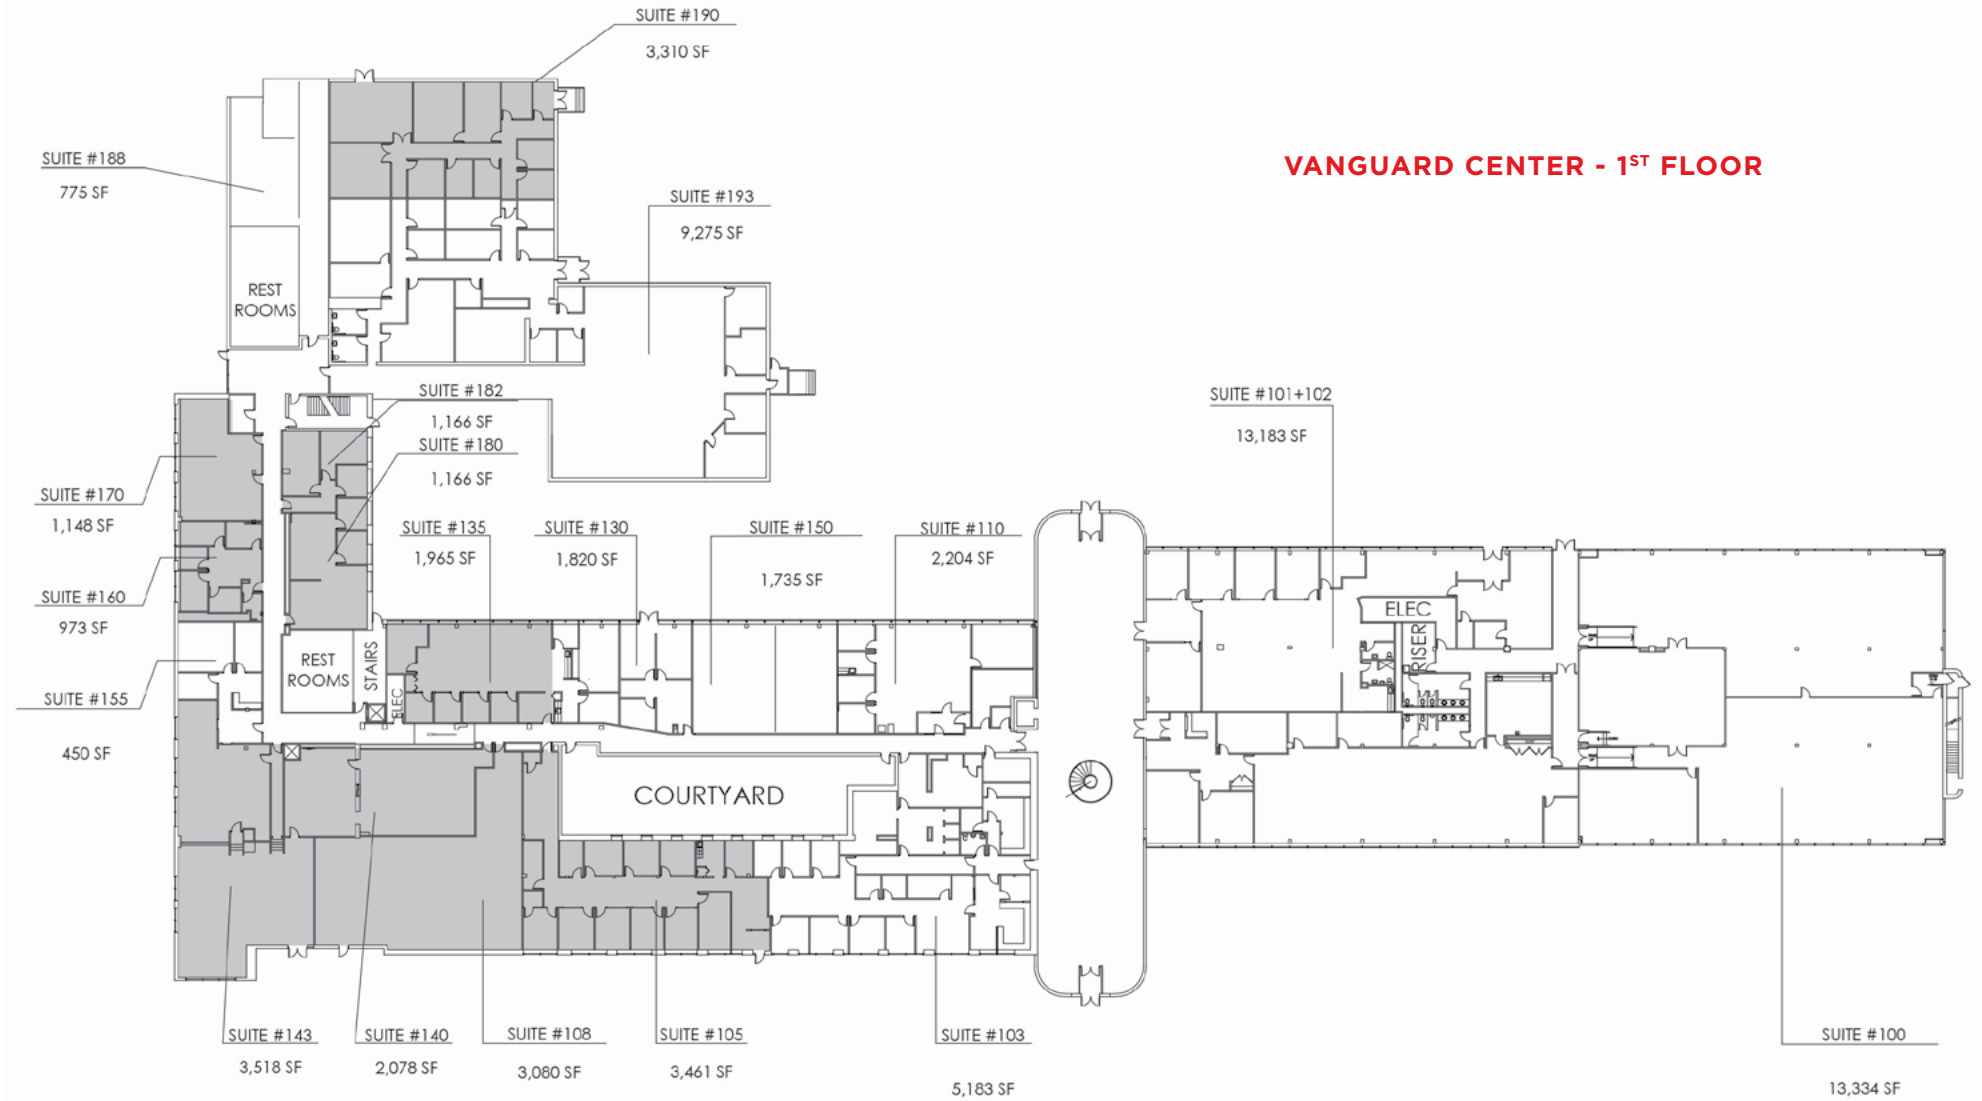

VANGUARD CENTER

23800 W 10 MILE RD | SOUTHFIELD, MI 48033