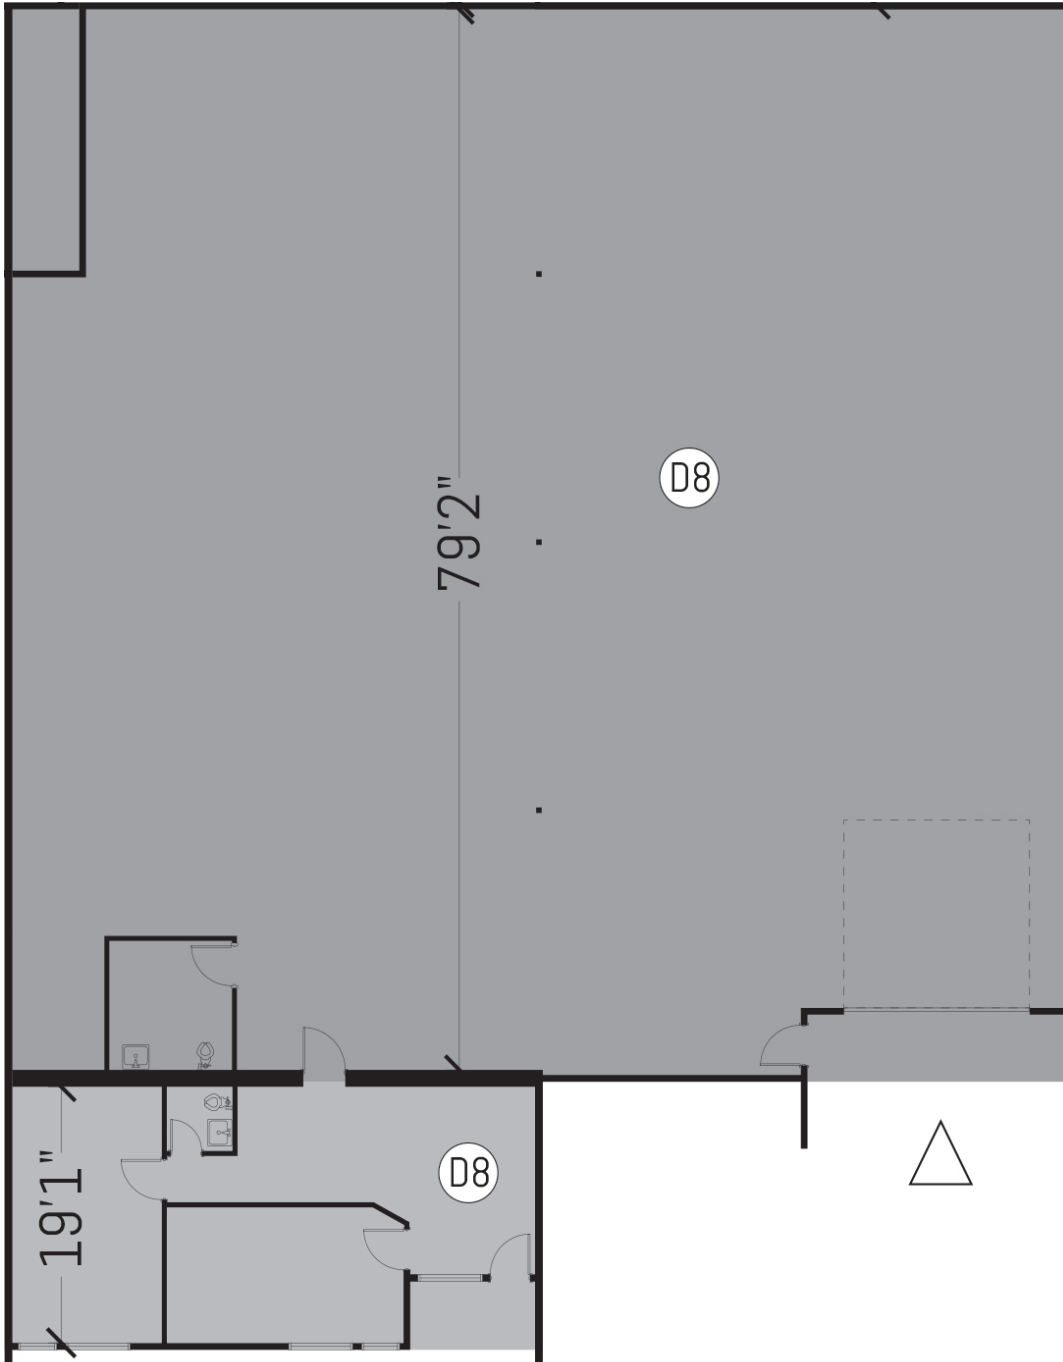

FOR LEASE

10107, 10109, 10111, 10025, 10027, 10029
SOUTH TACOMA WAY
LAKEWOOD, WASHINGTON 98499

Building D
Suite D8

7,262 SF

Note: Drawing not to scale.

www.berkeleypartners.com